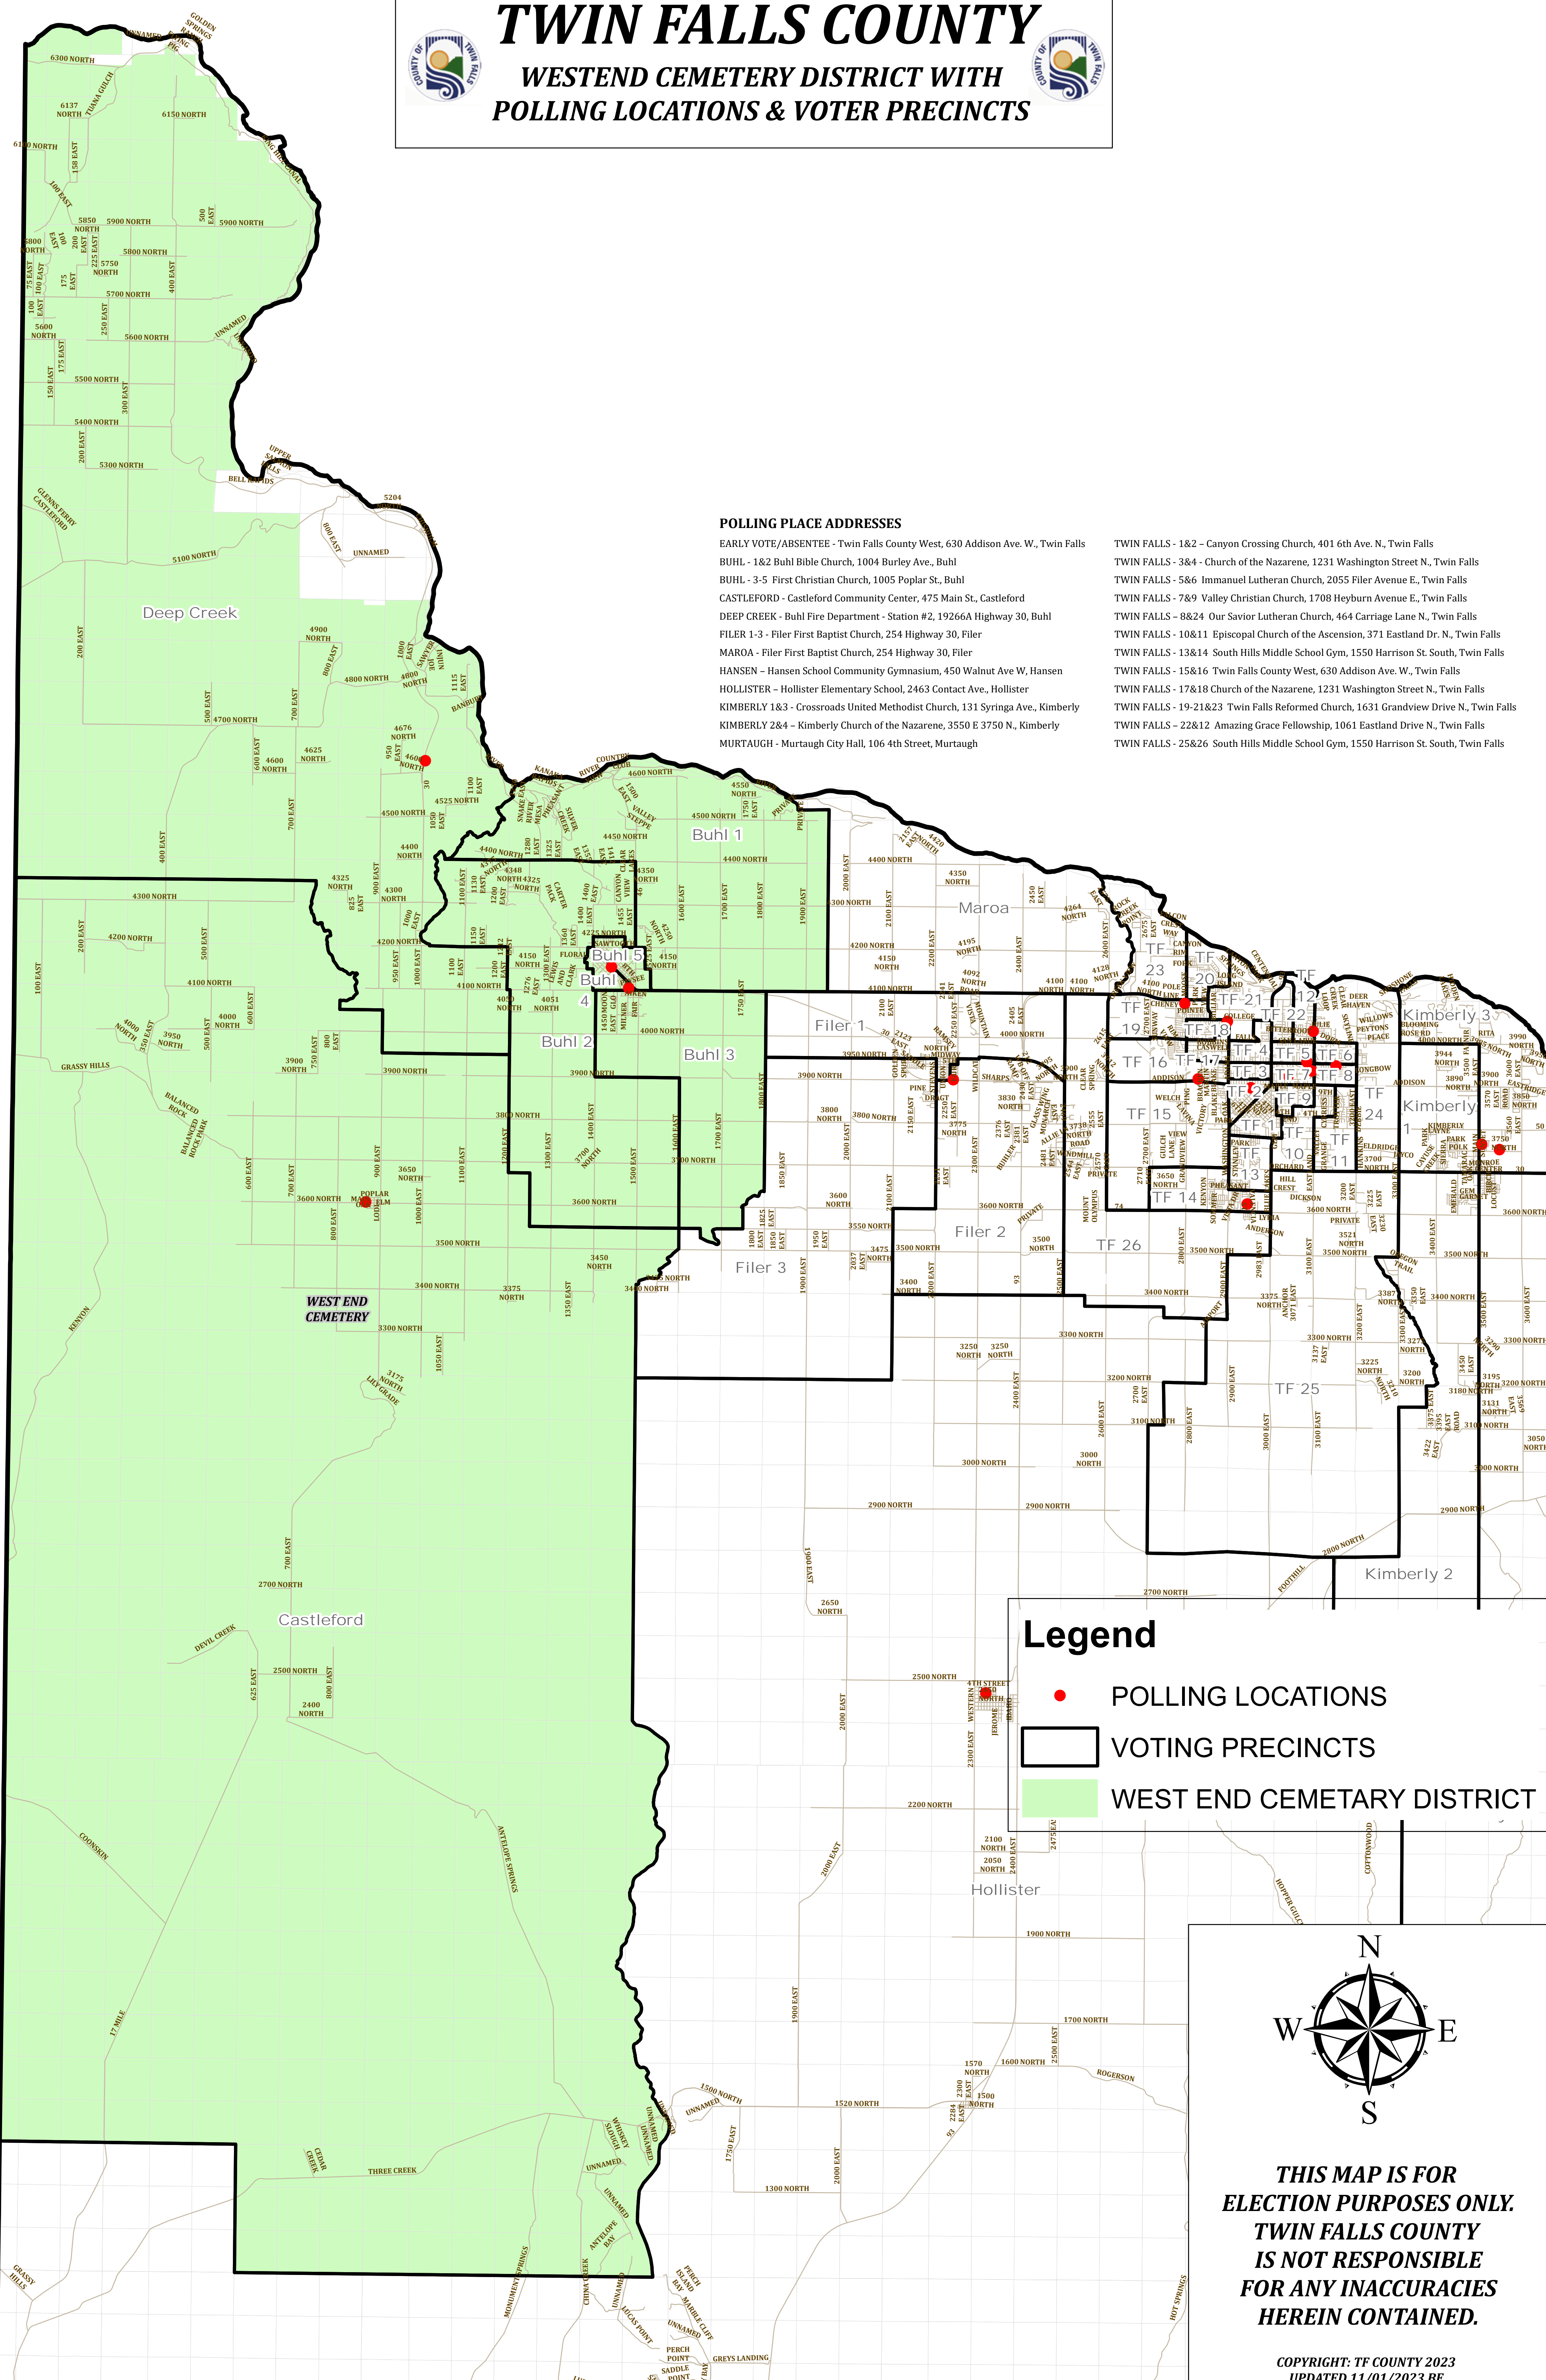

# TWIN FALLS COUNTY

## WESTEND CEMETERY DISTRICT WITH POLLING LOCATIONS & VOTER PRECINCTS

### POLLING PLACE ADDRESSES

EARLY VOTE/ABSENTEE - Twin Falls County West, 630 Addison Ave. W., Twin Falls  
 BUHL - 1&2 Buhl Bible Church, 1004 Burley Ave., Buhl  
 BUHL - 3-5 First Christian Church, 1005 Poplar St., Buhl  
 CASTLEFORD - Castleford Community Center, 475 Main St., Castleford  
 DEEP CREEK - Buhl Fire Department - Station #2, 19266A Highway 30, Buhl  
 FILER 1-3 - Filer First Baptist Church, 254 Highway 30, Filer  
 MAROA - Filer First Baptist Church, 254 Highway 30, Filer  
 HANSEN - Hansen School Community Gymnasium, 450 Walnut Ave W, Hansen  
 HOLLISTER - Hollister Elementary School, 2463 Contact Ave., Hollister  
 KIMBERLY 1&3 - Crossroads United Methodist Church, 131 Syringa Ave., Kimberly  
 KIMBERLY 2&4 - Kimberly Church of the Nazarene, 3550 E 3750 N., Kimberly  
 MURTAUGH - Murtaugh City Hall, 106 4th Street, Murtaugh

### Legend

- POLLING LOCATIONS
- VOTING PRECINCTS
- WEST END CEMETARY DISTRICT

**THIS MAP IS FOR ELECTION PURPOSES ONLY. TWIN FALLS COUNTY IS NOT RESPONSIBLE FOR ANY INACCURACIES HEREIN CONTAINED.**

COPYRIGHT: TF COUNTY 2023  
 UPDATED 11/01/2023 BF