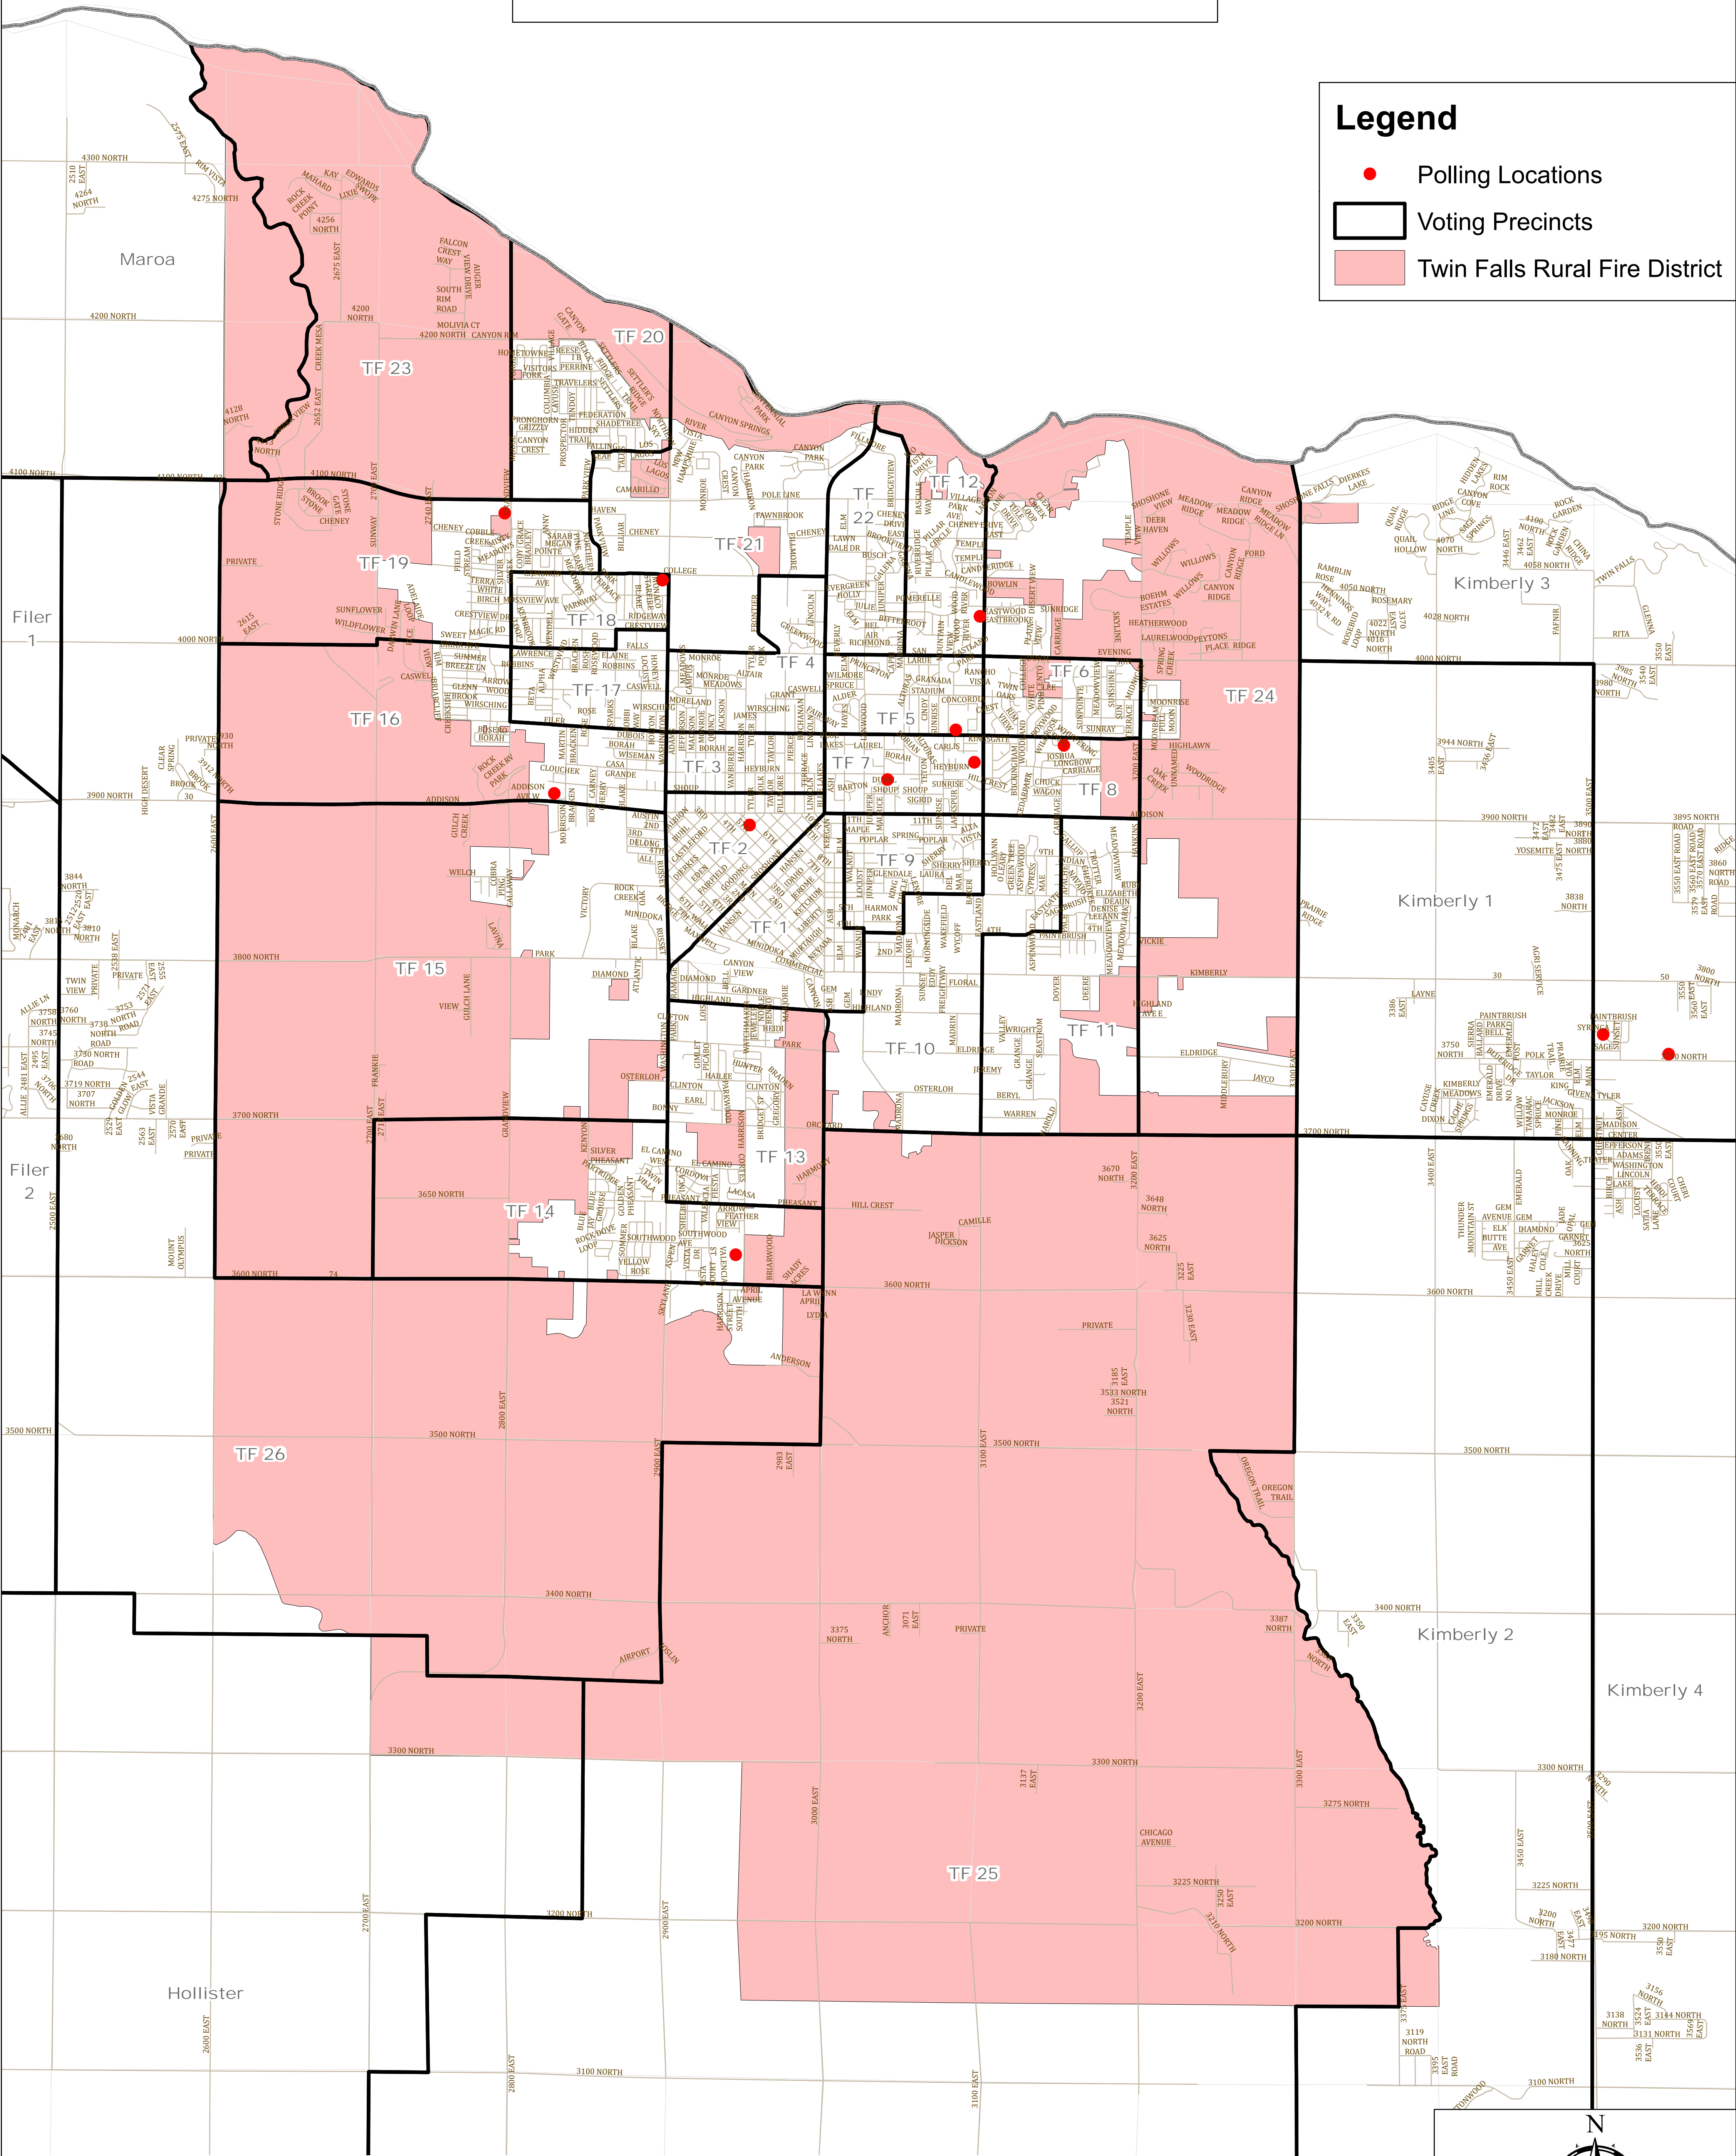

# TWIN FALLS COUNTY

## TWIN FALLS RURAL FIRE DISTRICT WITH POLLING LOCATIONS & VOTER PRECINCTS

### Legend

- Polling Locations
- Voting Precincts
- Twin Falls Rural Fire District

**THIS MAP IS FOR ELECTION PURPOSES ONLY. TWIN FALLS COUNTY IS NOT RESPONSIBLE FOR ANY INACCURACIES HEREIN CONTAINED.**

COPYRIGHT: TF COUNTY 2023  
 CREATED 10/11/2019 SR  
 UPDATED 11/01/2023 BF