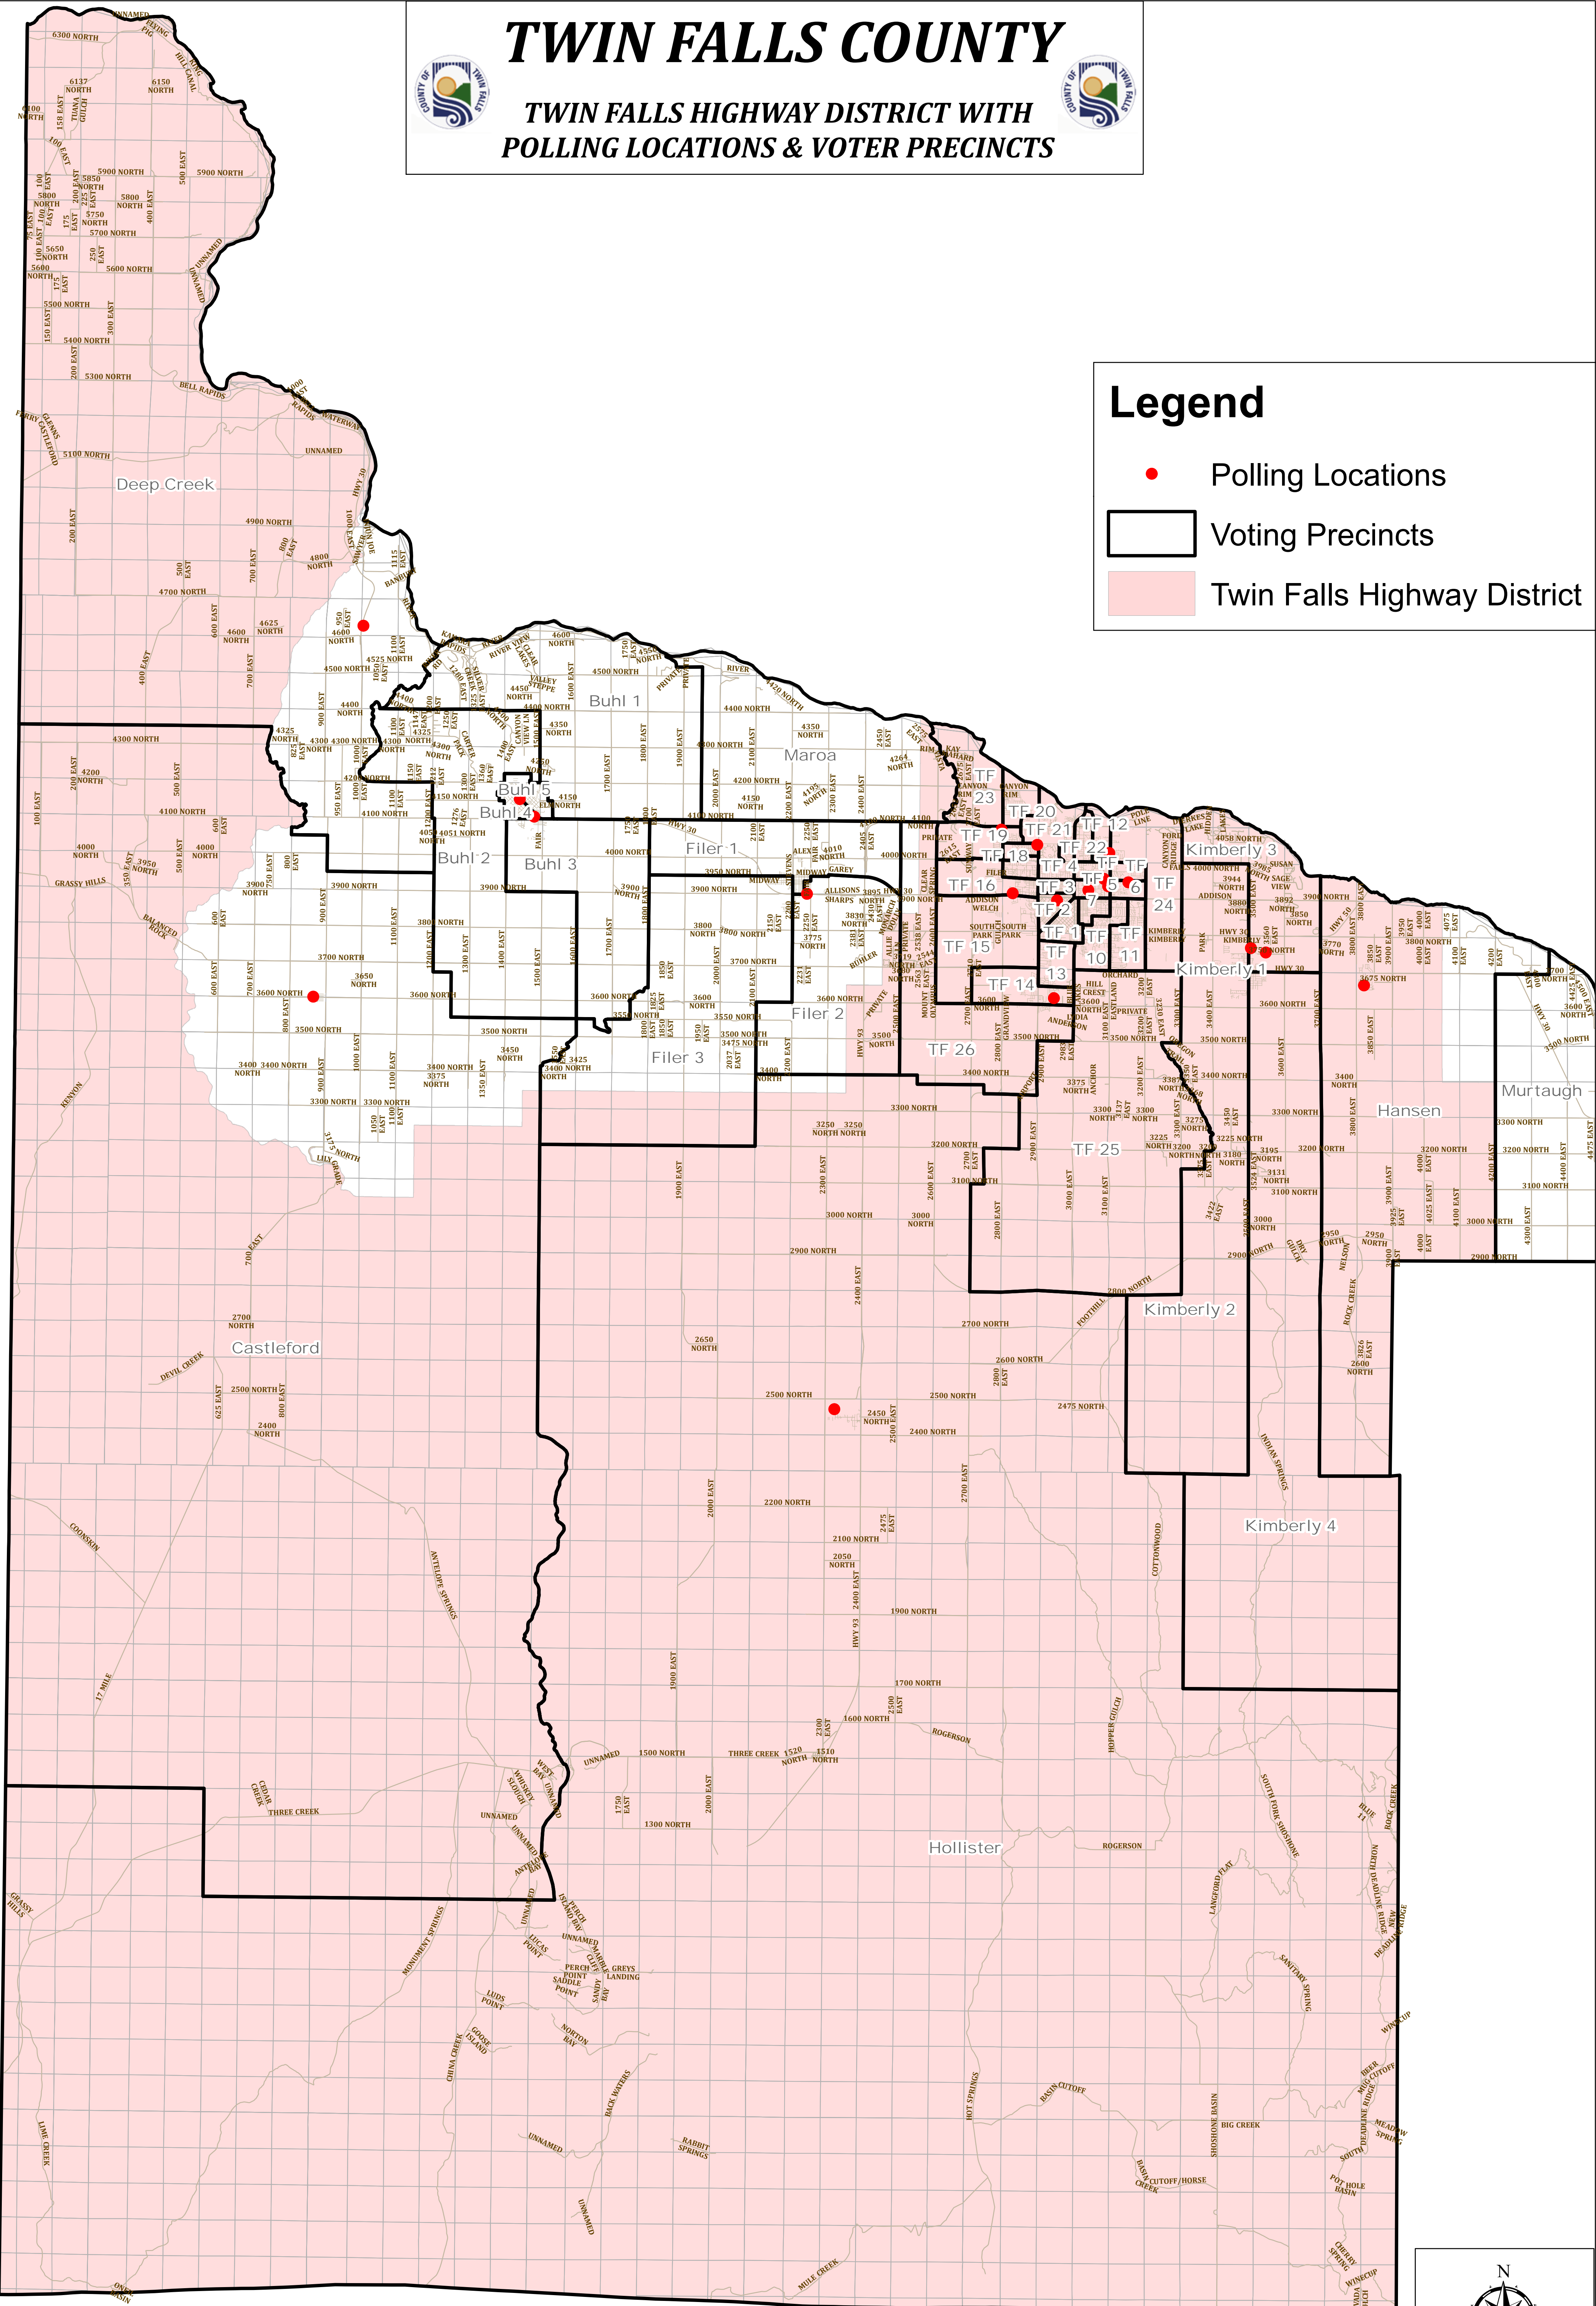

TWIN FALLS COUNTY

TWIN FALLS HIGHWAY DISTRICT WITH POLLING LOCATIONS & VOTER PRECINCTS

Legend

- Polling Locations
- Voting Precincts
- Twin Falls Highway District

THIS MAP IS FOR ELECTION PURPOSES ONLY. TWIN FALLS COUNTY IS NOT RESPONSIBLE FOR ANY INACCURACIES HEREIN CONTAINED.