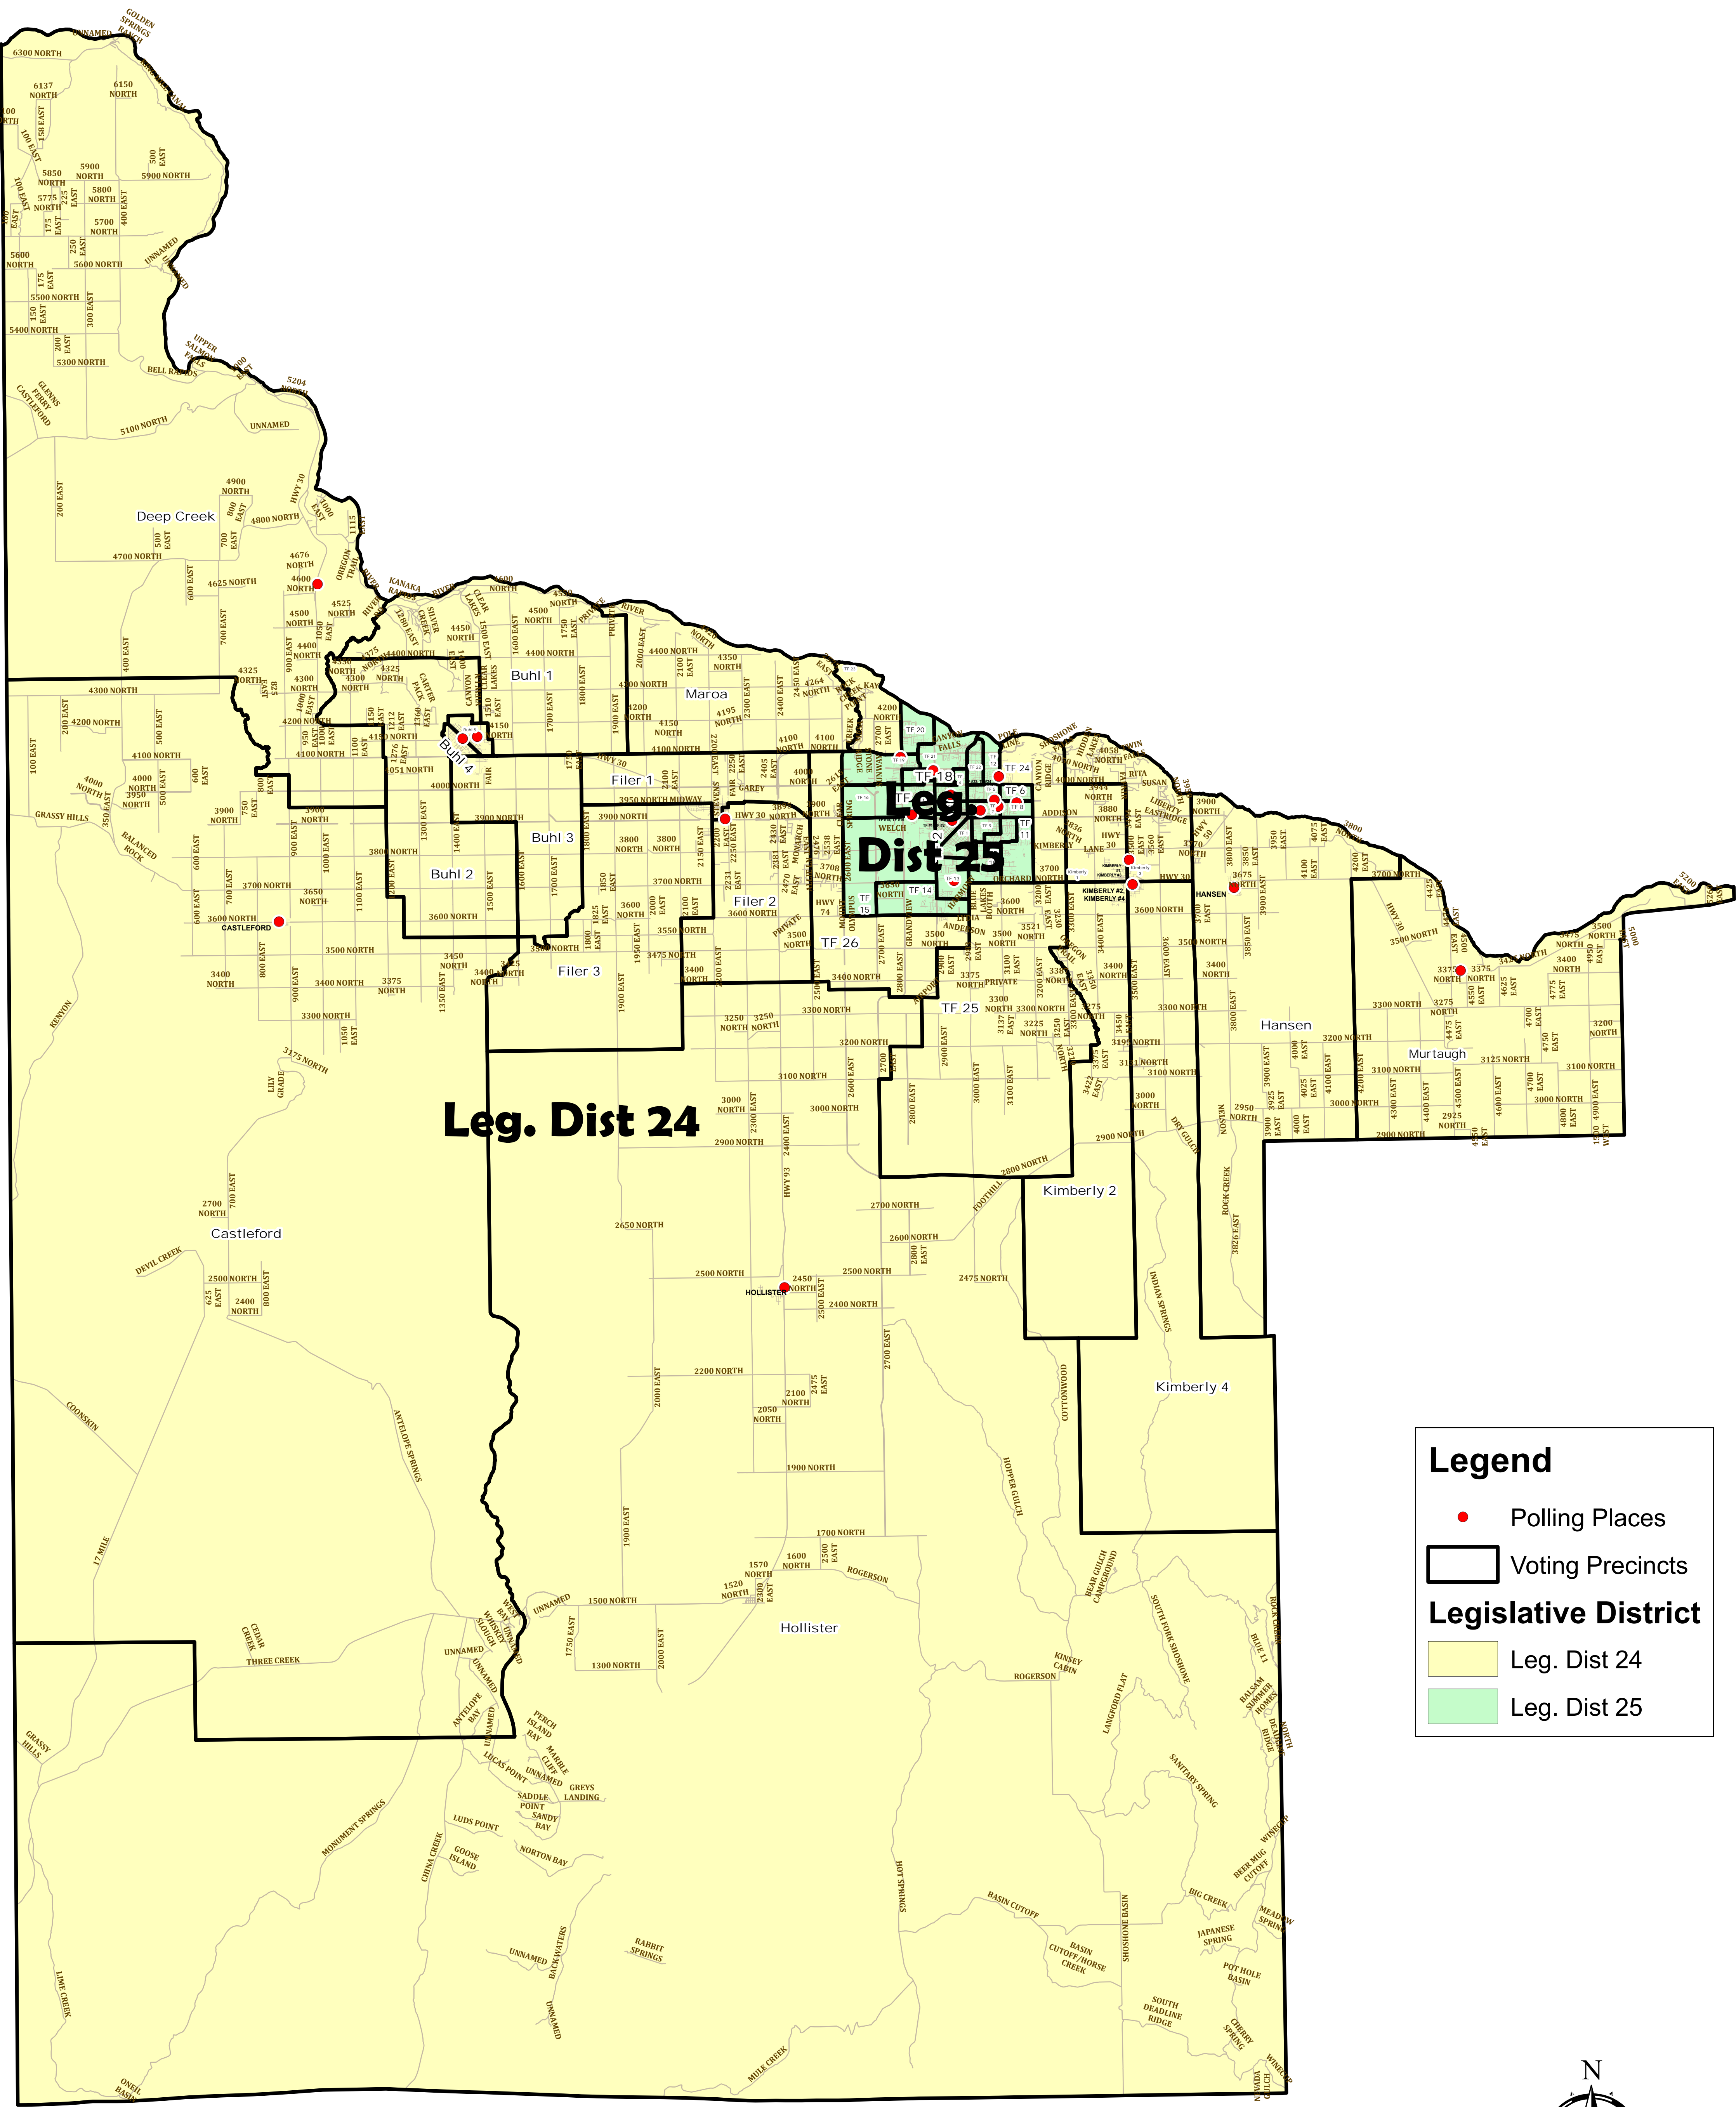

Twin Falls County

LEGISLATIVE BOUNDARIES WITH POLLING LOCATIONS & VOTER PRECINCTS

Legend

- Polling Places
- Voting Precincts

Legislative District

- Leg. Dist 24
- Leg. Dist 25

POLLING PLACE ADDRESSES

EARLY VOTE/ABSENTEE - Twin Falls County West, 630 Addison Ave. W., Twin Falls
 BUHL - 1&2 Church Jesus Christ of Latter-Day Saints, 501 Main St., Buhl
 BUHL - 3-5 First Christian Church, 1005 Poplar St., Buhl
 CASTLEFORD - Castleford Community Center, 475 Main St., Castleford
 DEEP CREEK - Buhl Fire Department - Station #2, 19266A Highway 30, Buhl
 FILER 1-3 - Filer First Baptist Church, 254 Highway 30, Filer
 MAROA - Filer First Baptist Church, 254 Highway 30, Filer
 HANSEN - Hansen Assembly of God, 319 2nd Street East, Hansen
 HOLLISTER - Church of Jesus Christ of Latter-Day Saints, 2718 E Hwy 93, Twin Falls
 KIMBERLY 1&3 - Crossroads United Methodist Church, 131 Syringa Ave., Kimberly
 KIMBERLY 2&4 - Church of Jesus Christ of Latter-Day Saints, 222 Birch St. S., Kimberly
 MURTAUGH - Murtaugh City Hall, 106 4th Street, Murtaugh

**THIS MAP IS FOR
ELECTION PURPOSES ONLY.
TWIN FALLS COUNTY
IS NOT RESPONSIBLE
FOR ANY INACCURACIES
HEREIN CONTAINED.**