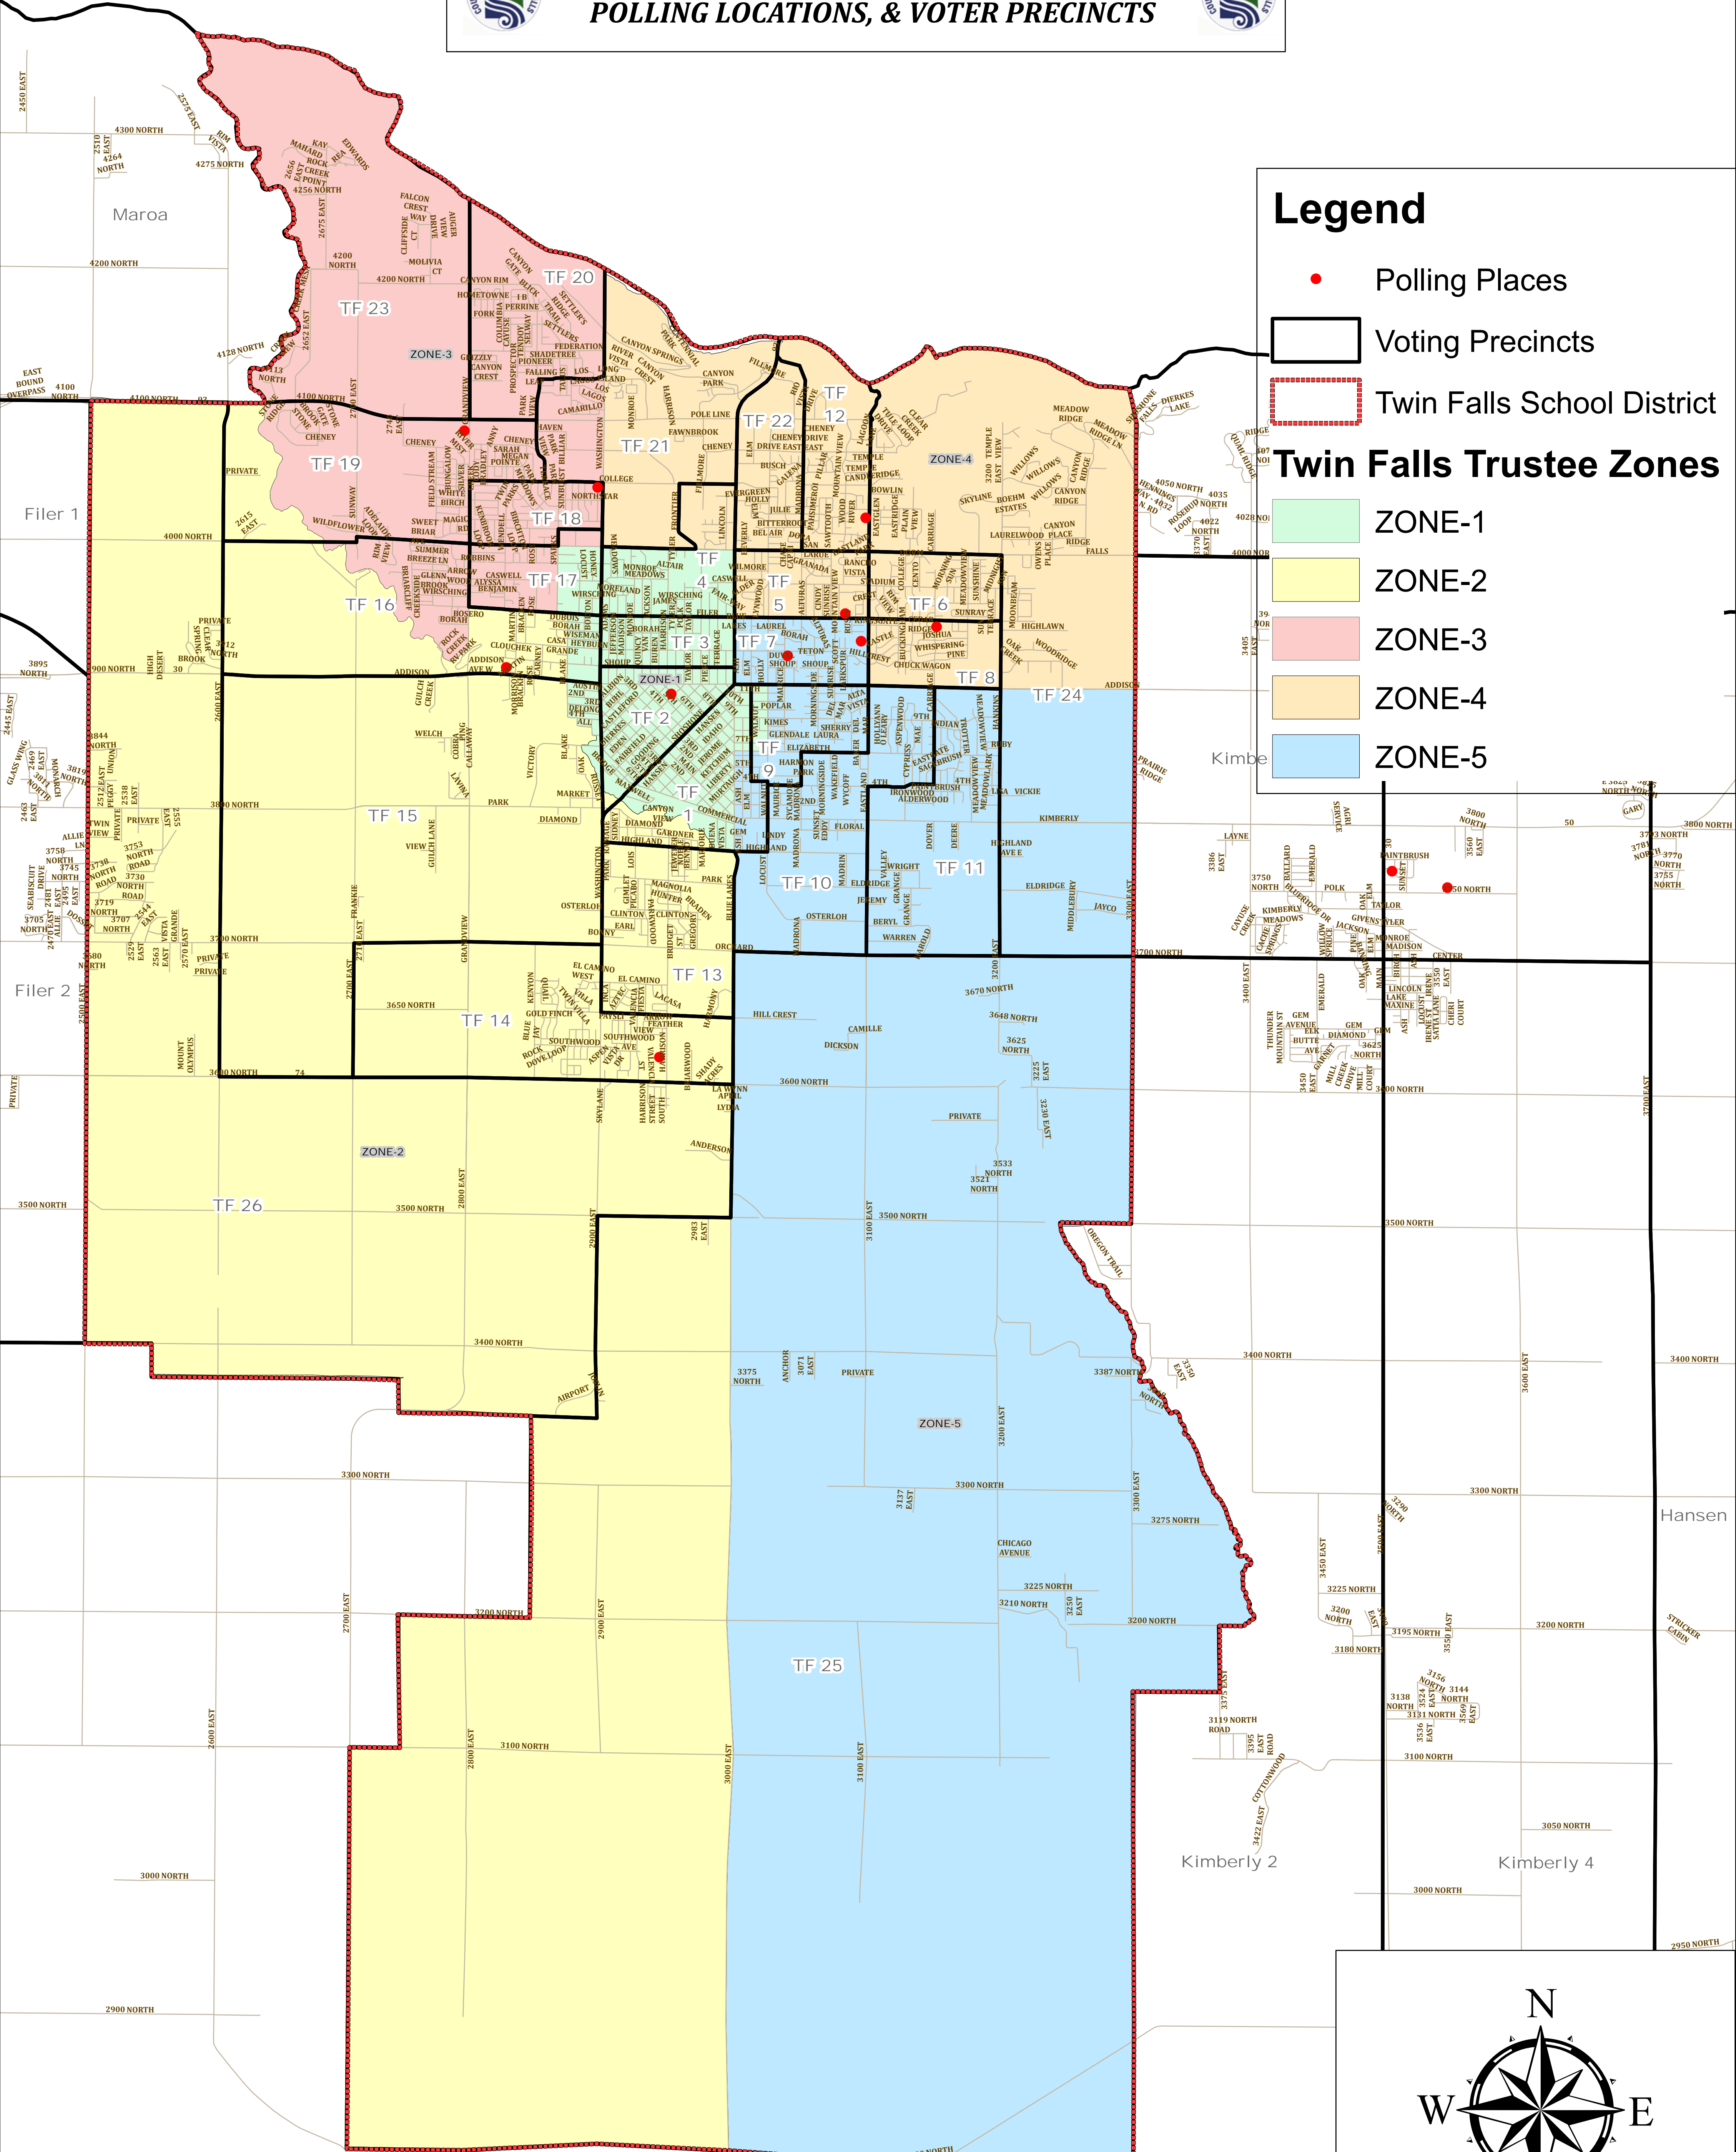

TWIN FALLS COUNTY

TWIN FALLS SCHOOL DISTRICT, TRUSTEE ZONES, POLLING LOCATIONS, & VOTER PRECINCTS

Legend

- Polling Places
- Voting Precincts
- Twin Falls School District

Twin Falls Trustee Zones

- ZONE-1
- ZONE-2
- ZONE-3
- ZONE-4
- ZONE-5

POLLING PLACE ADDRESSES

EARLY VOTE/ABSENTEE	630 Addison Ave W, Twin Falls
TWIN FALLS 1&2	Canyon Crossing Church, 401 6th Ave. N., Twin Falls
TWIN FALLS 3&4	Church of the Nazarene, 1231 Washington Street N., Twin Falls
TWIN FALLS 5&6	Immanuel Lutheran Church, 2055 Filer Avenue E., Twin Falls
TWIN FALLS 7&9	Valley Christian Church, 1708 Heyburn Avenue E., Twin Falls
TWIN FALLS 8&24	Our Savior Lutheran Church, 464 Carriage Lane N., Twin Falls
TWIN FALLS 10&11	Episcopal Church of the Ascension, 371 Eastland Dr. N., Twin Falls
TWIN FALLS 13&14	South Hills Middle School Gym, 1550 Harrison St. South, Twin Falls
TWIN FALLS 15&16	Twin Falls County West, 630 Addison Ave. W., Twin Falls
TWIN FALLS 17&18	Church of the Nazarene, 1231 Washington Street N., Twin Falls
TWIN FALLS 19-21&23	Twin Falls Reformed Church, 1631 Grandview Drive N., Twin Falls
TWIN FALLS 22&12	Amazing Grace Fellowship, 1061 Eastland Drive N., Twin Falls
TWIN FALLS 25&26	South Hills Middle School Gym, 1550 Harrison St. South, Twin Falls

THIS MAP IS FOR ELECTION PURPOSES ONLY. TWIN FALLS COUNTY IS NOT RESPONSIBLE FOR ANY INACCURACIES HEREIN CONTAINED.

COPYRIGHT: TF COUNTY 2023
 CREATED 10/09/2019 SR
 UPDATED 10/31/2023 BF