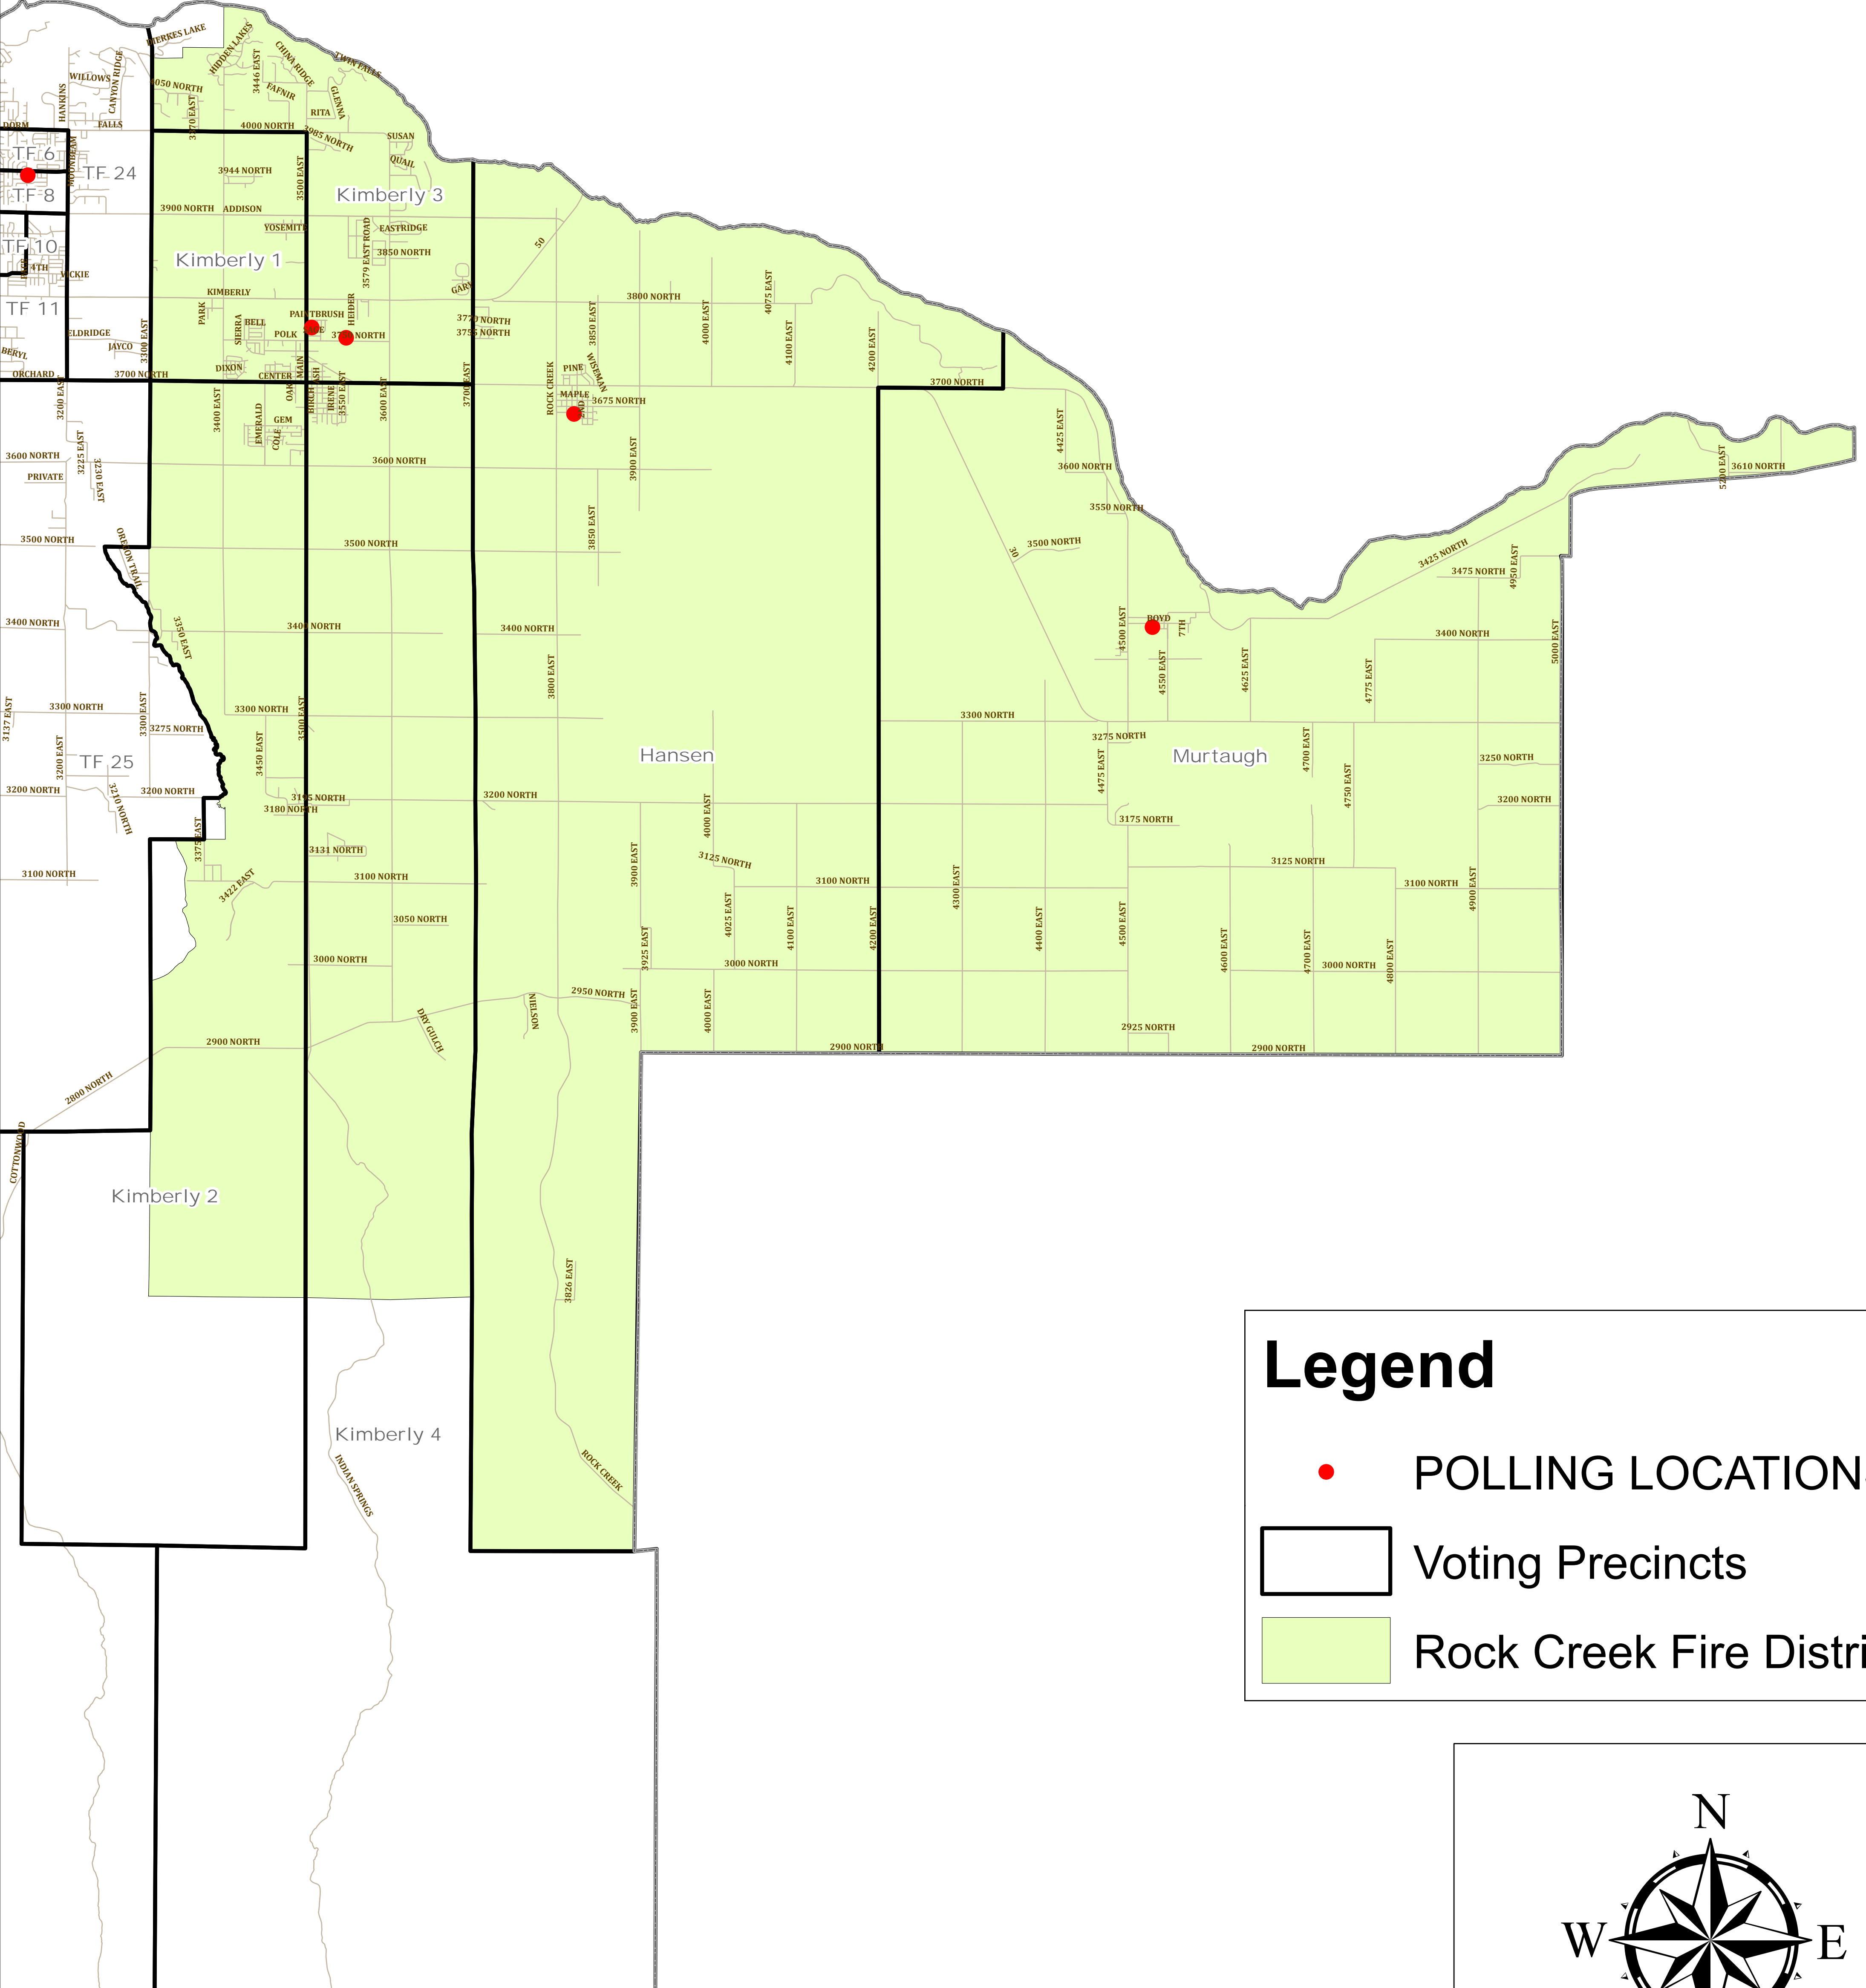

TWIN FALLS COUNTY

ROCK CREEK FIRE DISTRICT WITH POLLING LOCATIONS & VOTER PRECINCTS

Legend

- POLLING LOCATIONS
- Voting Precincts
- Rock Creek Fire District

POLLING PLACE ADDRESSES

EARLY VOTE/ABSENTEE - Twin Falls County West, 630 Addison Ave. W., Twin Falls

BUHL - 1&2 Buhl Bible Church, 1004 Burley Ave., Buhl

BUHL - 3-5 First Christian Church, 1005 Poplar St., Buhl

CASTLEFORD - Castleford Community Center, 475 Main St., Castleford

DEEP CREEK - Buhl Fire Department - Station #2, 19266A Highway 30, Buhl

FILER 1-3 - Filer First Baptist Church, 254 Highway 30, Filer

MAROA - Filer First Baptist Church, 254 Highway 30, Filer

HANSEN - Hansen School Community Gymnasium, 450 Walnut Ave W, Hansen

HOLLISTER - Hollister Elementary School, 2463 Contact Ave., Hollister