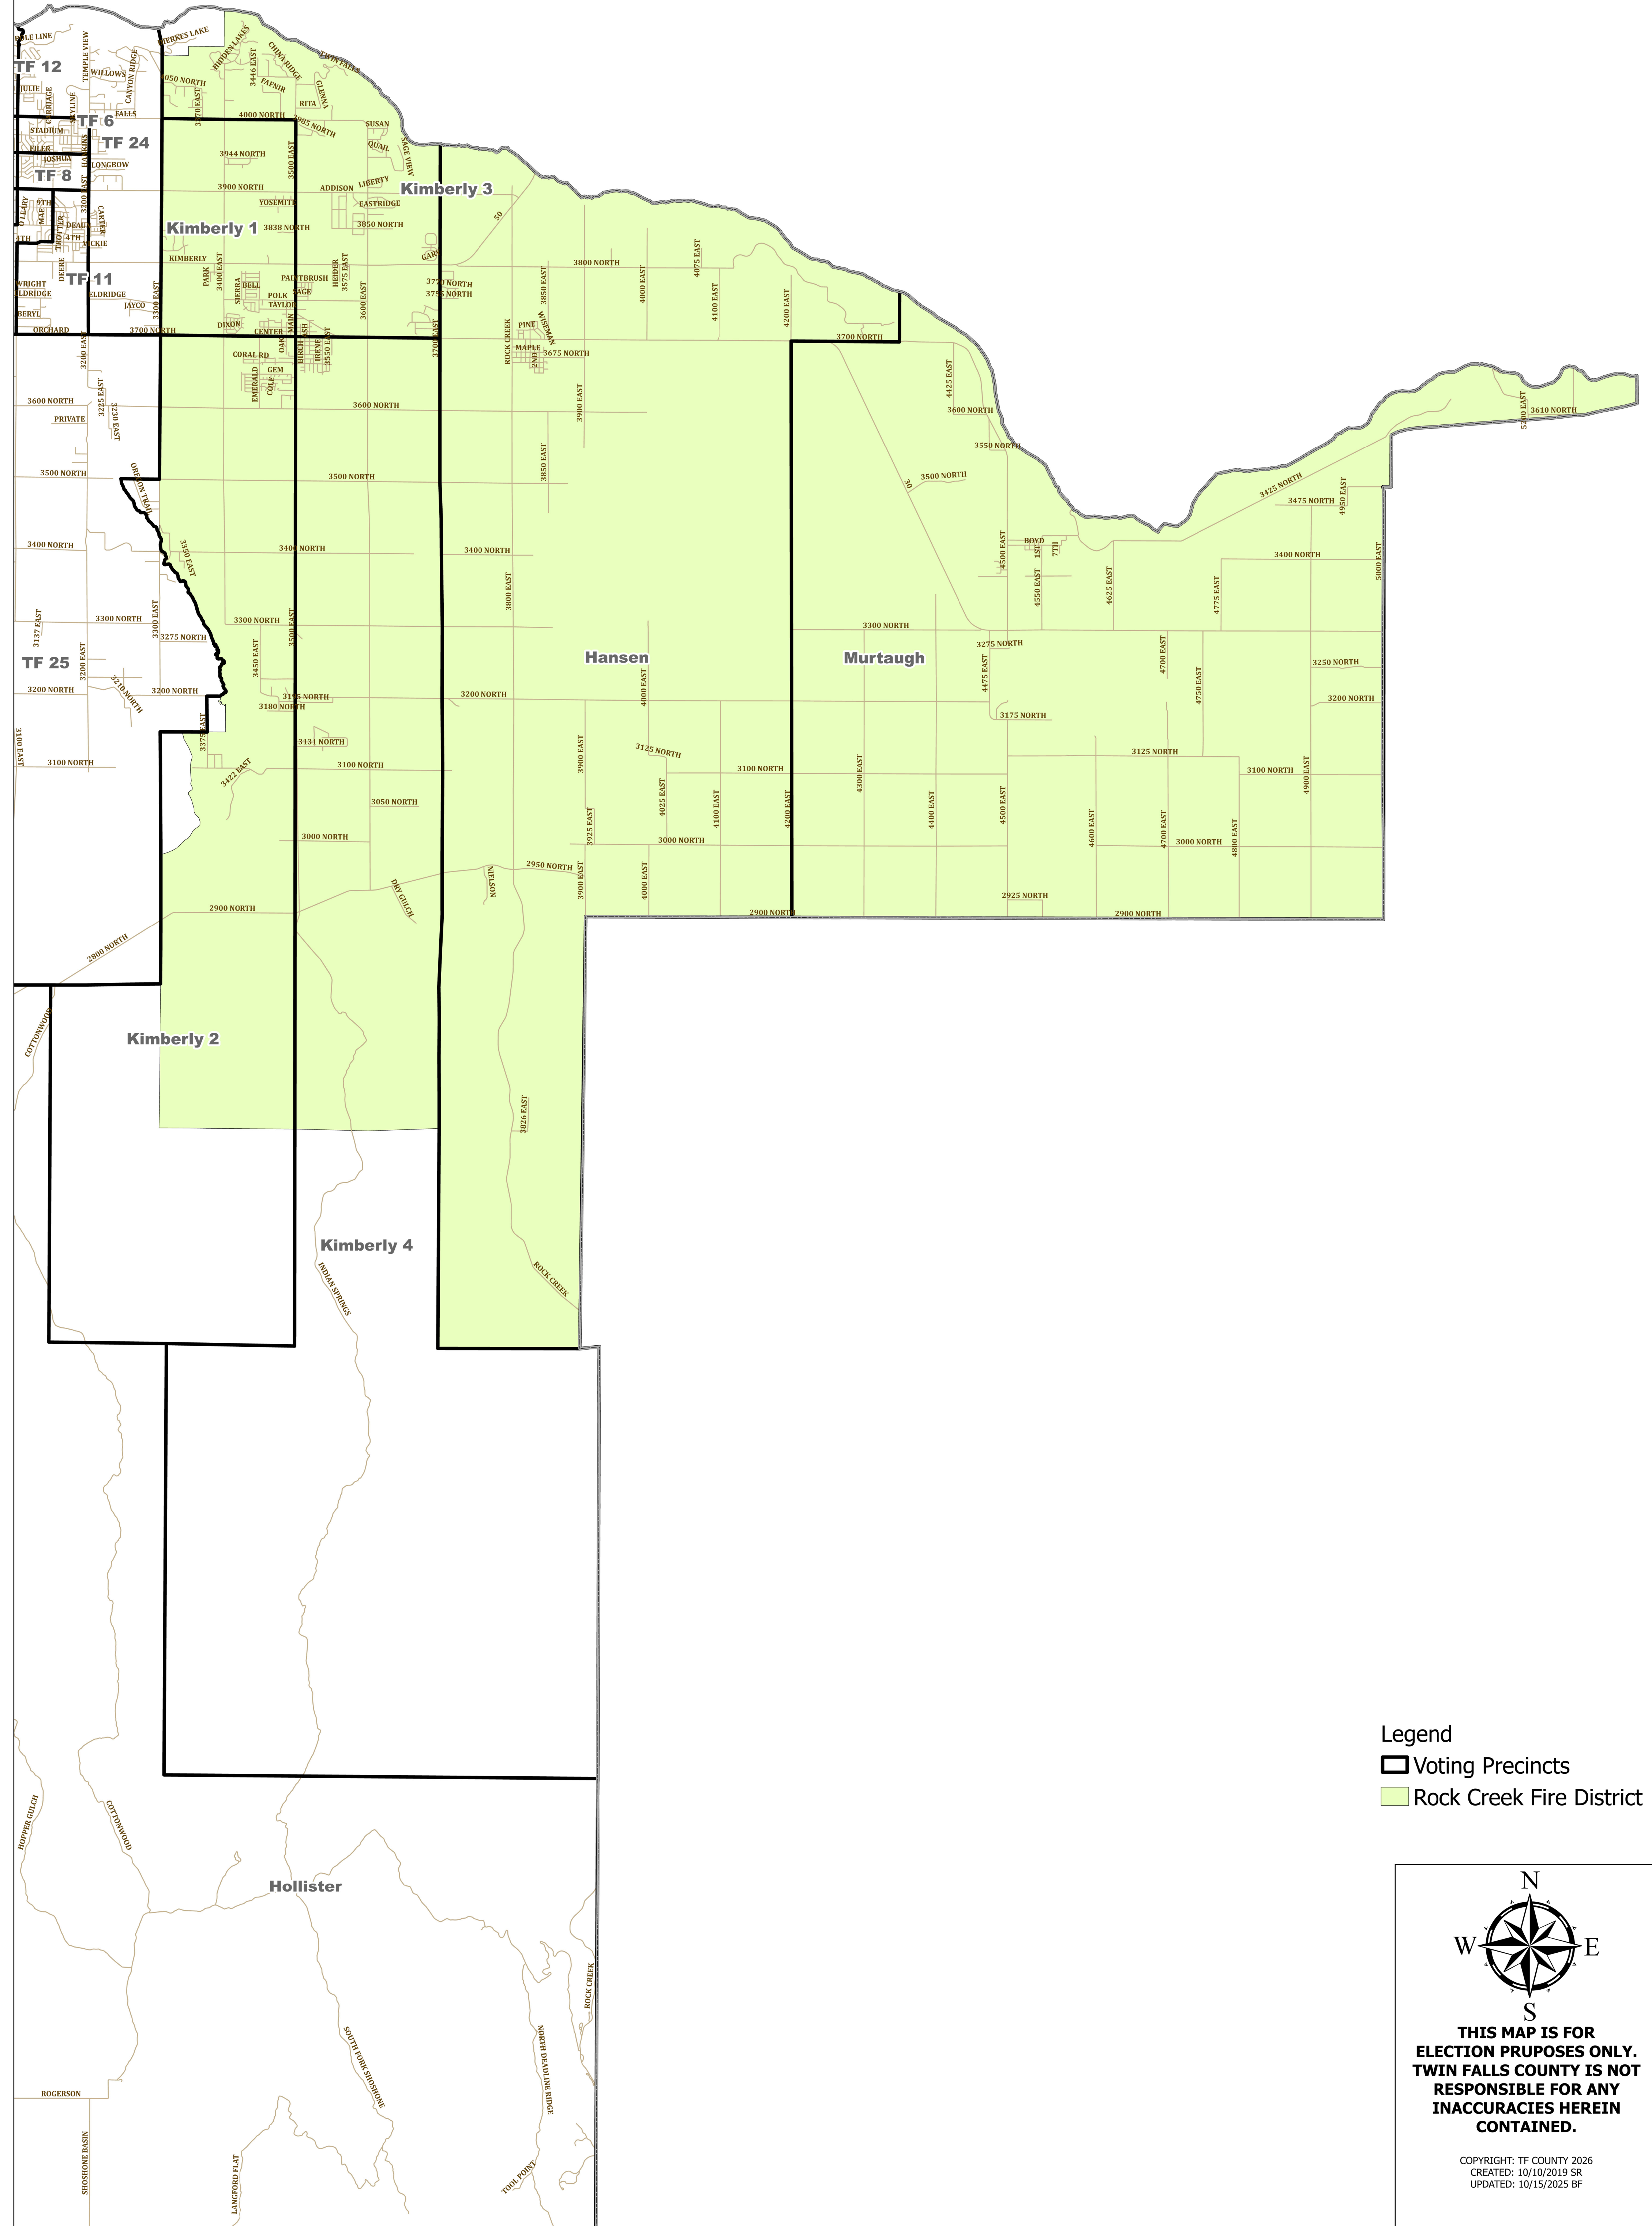

TWIN FALLS COUNTY

ROCK CREEK FIRE DISTRICT
WITH VOTER PRECINCTS

Legend

- Voting Precincts
- Rock Creek Fire District

**THIS MAP IS FOR
ELECTION PURPOSES ONLY.
TWIN FALLS COUNTY IS NOT
RESPONSIBLE FOR ANY
INACCURACIES HEREIN
CONTAINED.**

COPYRIGHT: TF COUNTY 2026
CREATED: 10/10/2019 SR
UPDATED: 10/15/2025 BF