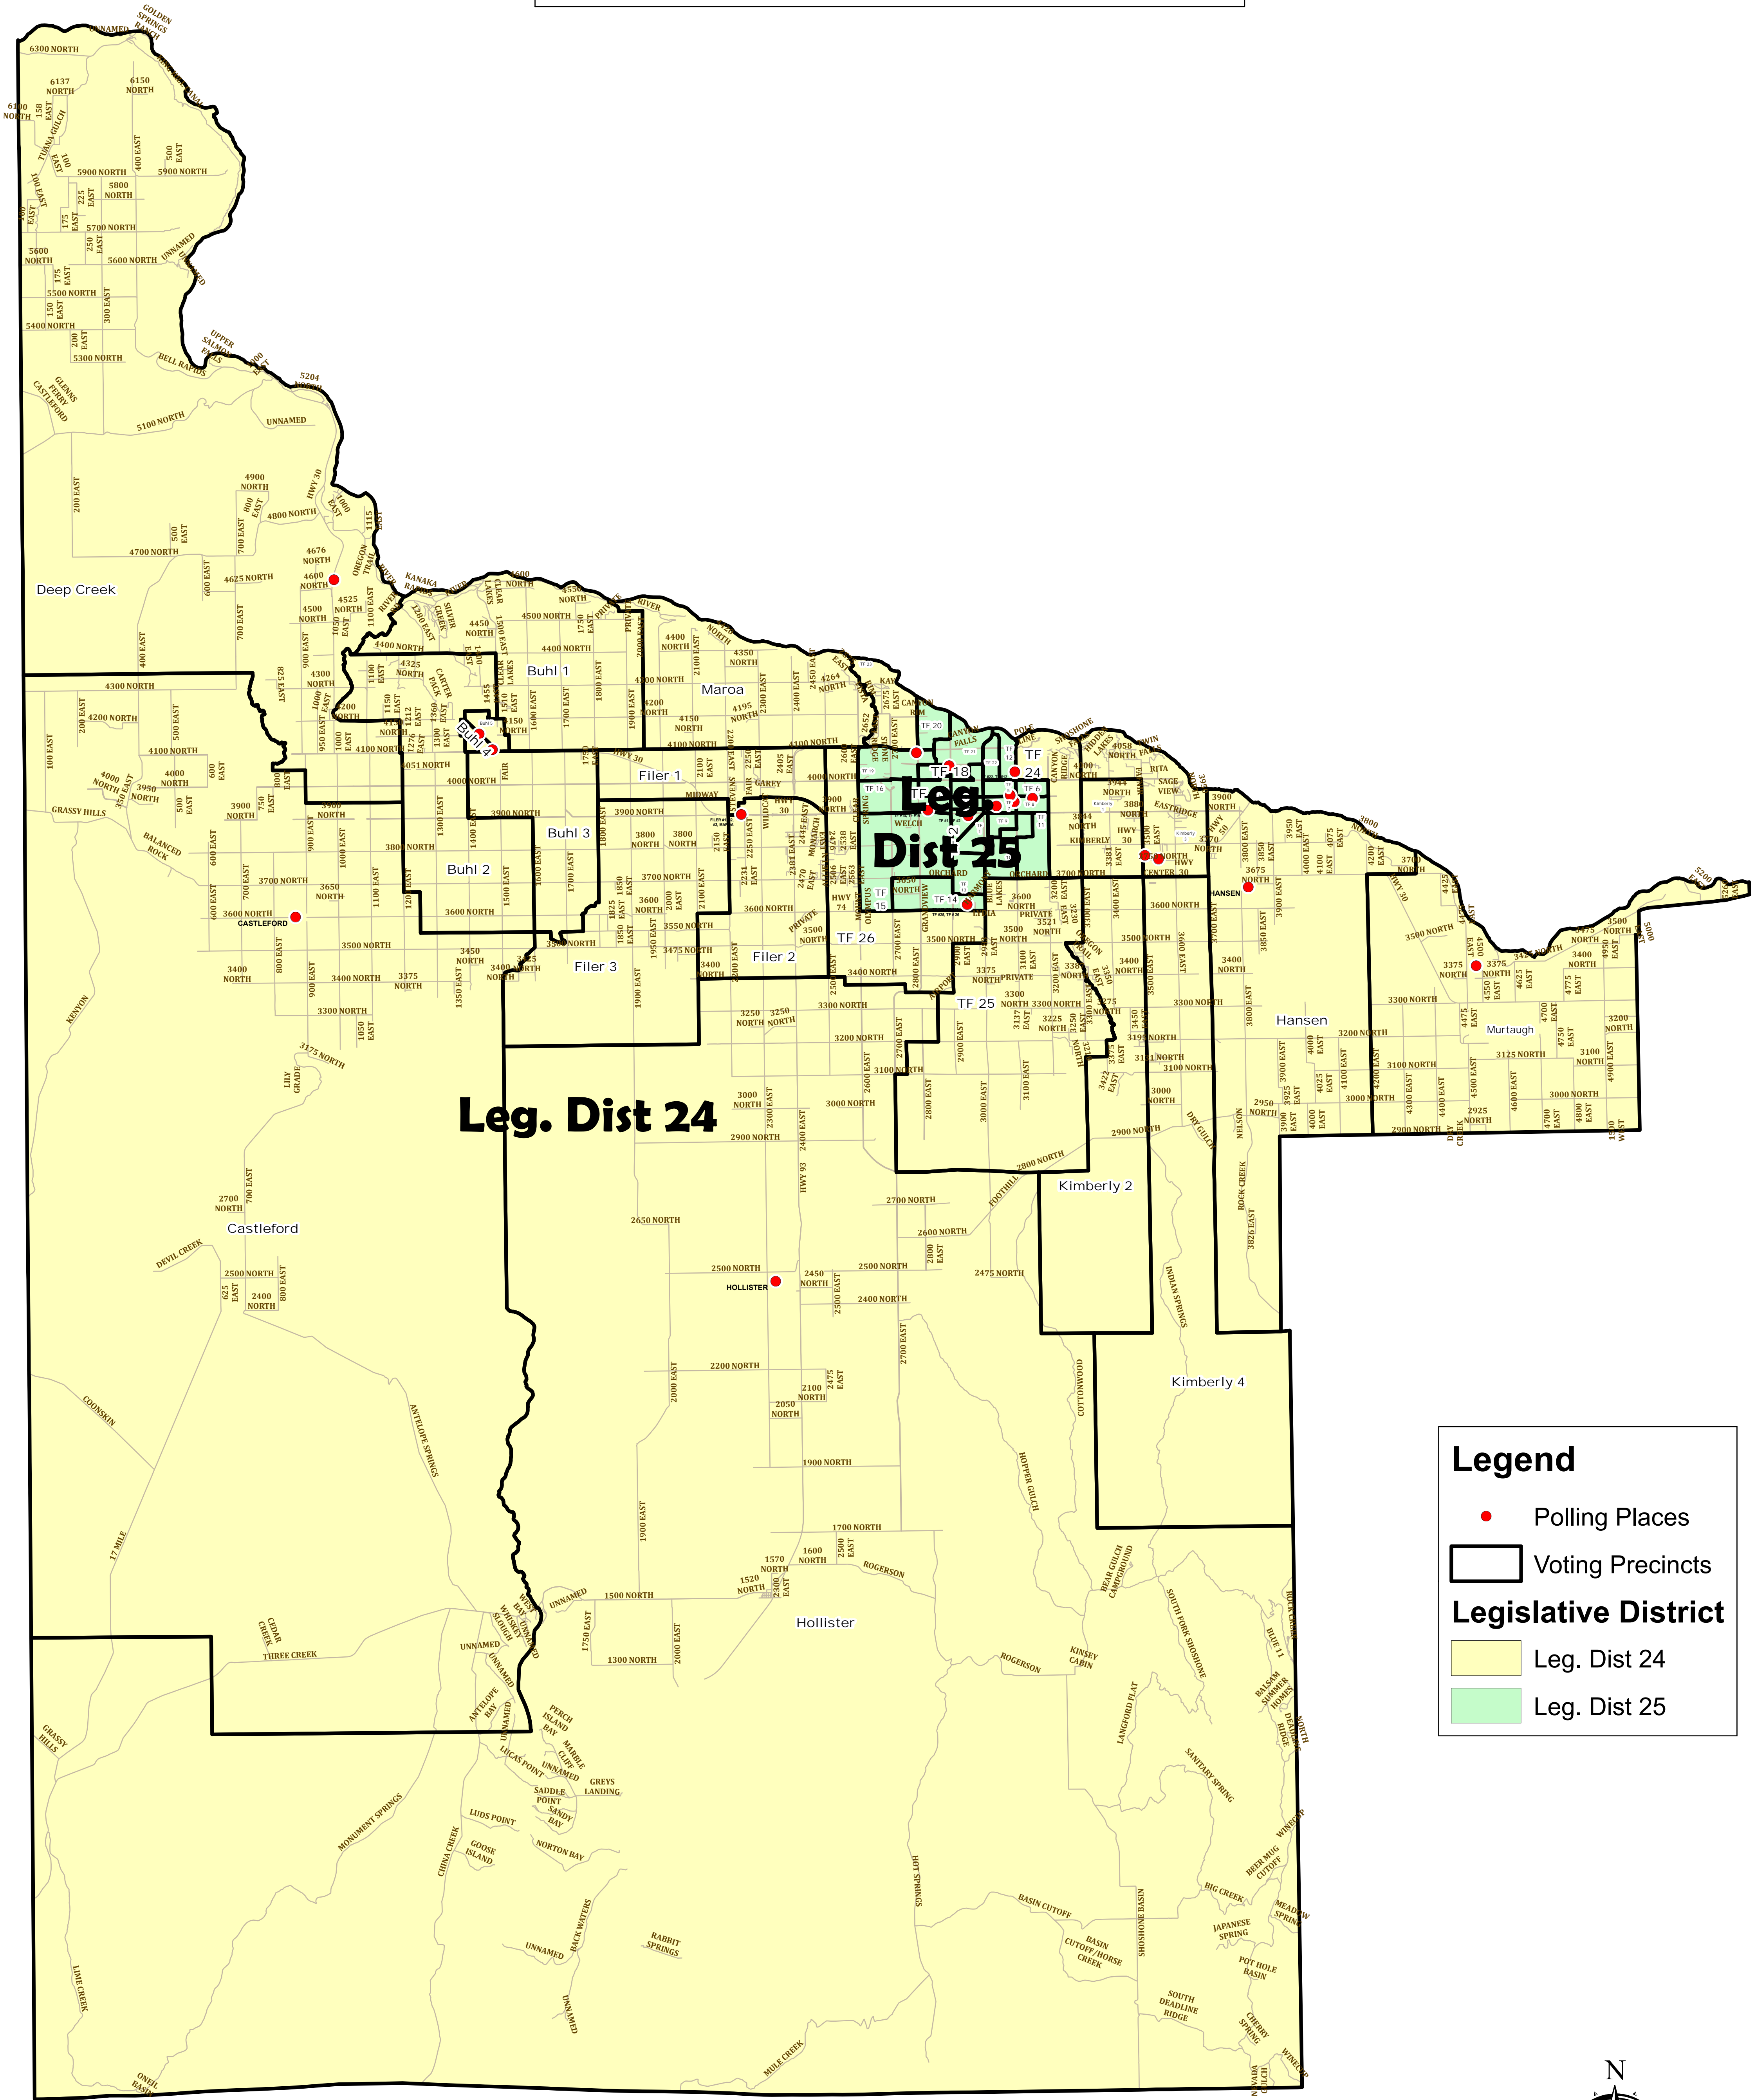

Twin Falls County

LEGISLATIVE BOUNDARIES WITH POLLING LOCATIONS & VOTER PRECINCTS

Legend

- Polling Places
- Voting Precincts

Legislative District

- Leg. Dist 24
- Leg. Dist 25

POLLING PLACE ADDRESSES

EARLY VOTE/ABSENTEE - Twin Falls County West, 630 Addison Ave. W., Twin Falls
 BUHL - 1&2 Buhl Bible Church, 1004 Burley Ave., Buhl
 BUHL - 3-5 First Christian Church, 1005 Poplar St., Buhl
 CASTLEFORD - Castleford Community Center, 475 Main St., Castleford
 DEEP CREEK - Buhl Fire Department - Station #2, 19266A Highway 30, Buhl
 FILER 1-3 - Filer First Baptist Church, 254 Highway 30, Filer
 MAROA - Filer First Baptist Church, 254 Highway 30, Filer
 HANSEN - Hansen School Community Gymnasium, 450 Walnut Ave W, Hansen
 HOLLISTER - Hollister Elementary School, 2463 Contact Ave., Hollister
 KIMBERLY 1&3 - Crossroads United Methodist Church, 131 Syringa Ave., Kimberly
 KIMBERLY 2&4 - Kimberly Church of the Nazarene, 3550 E 3750 N., Kimberly
 MURTAUGH - Murtaugh City Hall, 106 4th Street, Murtaugh

**THIS MAP IS FOR
ELECTION PURPOSES ONLY.
TWIN FALLS COUNTY
IS NOT RESPONSIBLE
FOR ANY INACCURACIES
HEREIN CONTAINED.**