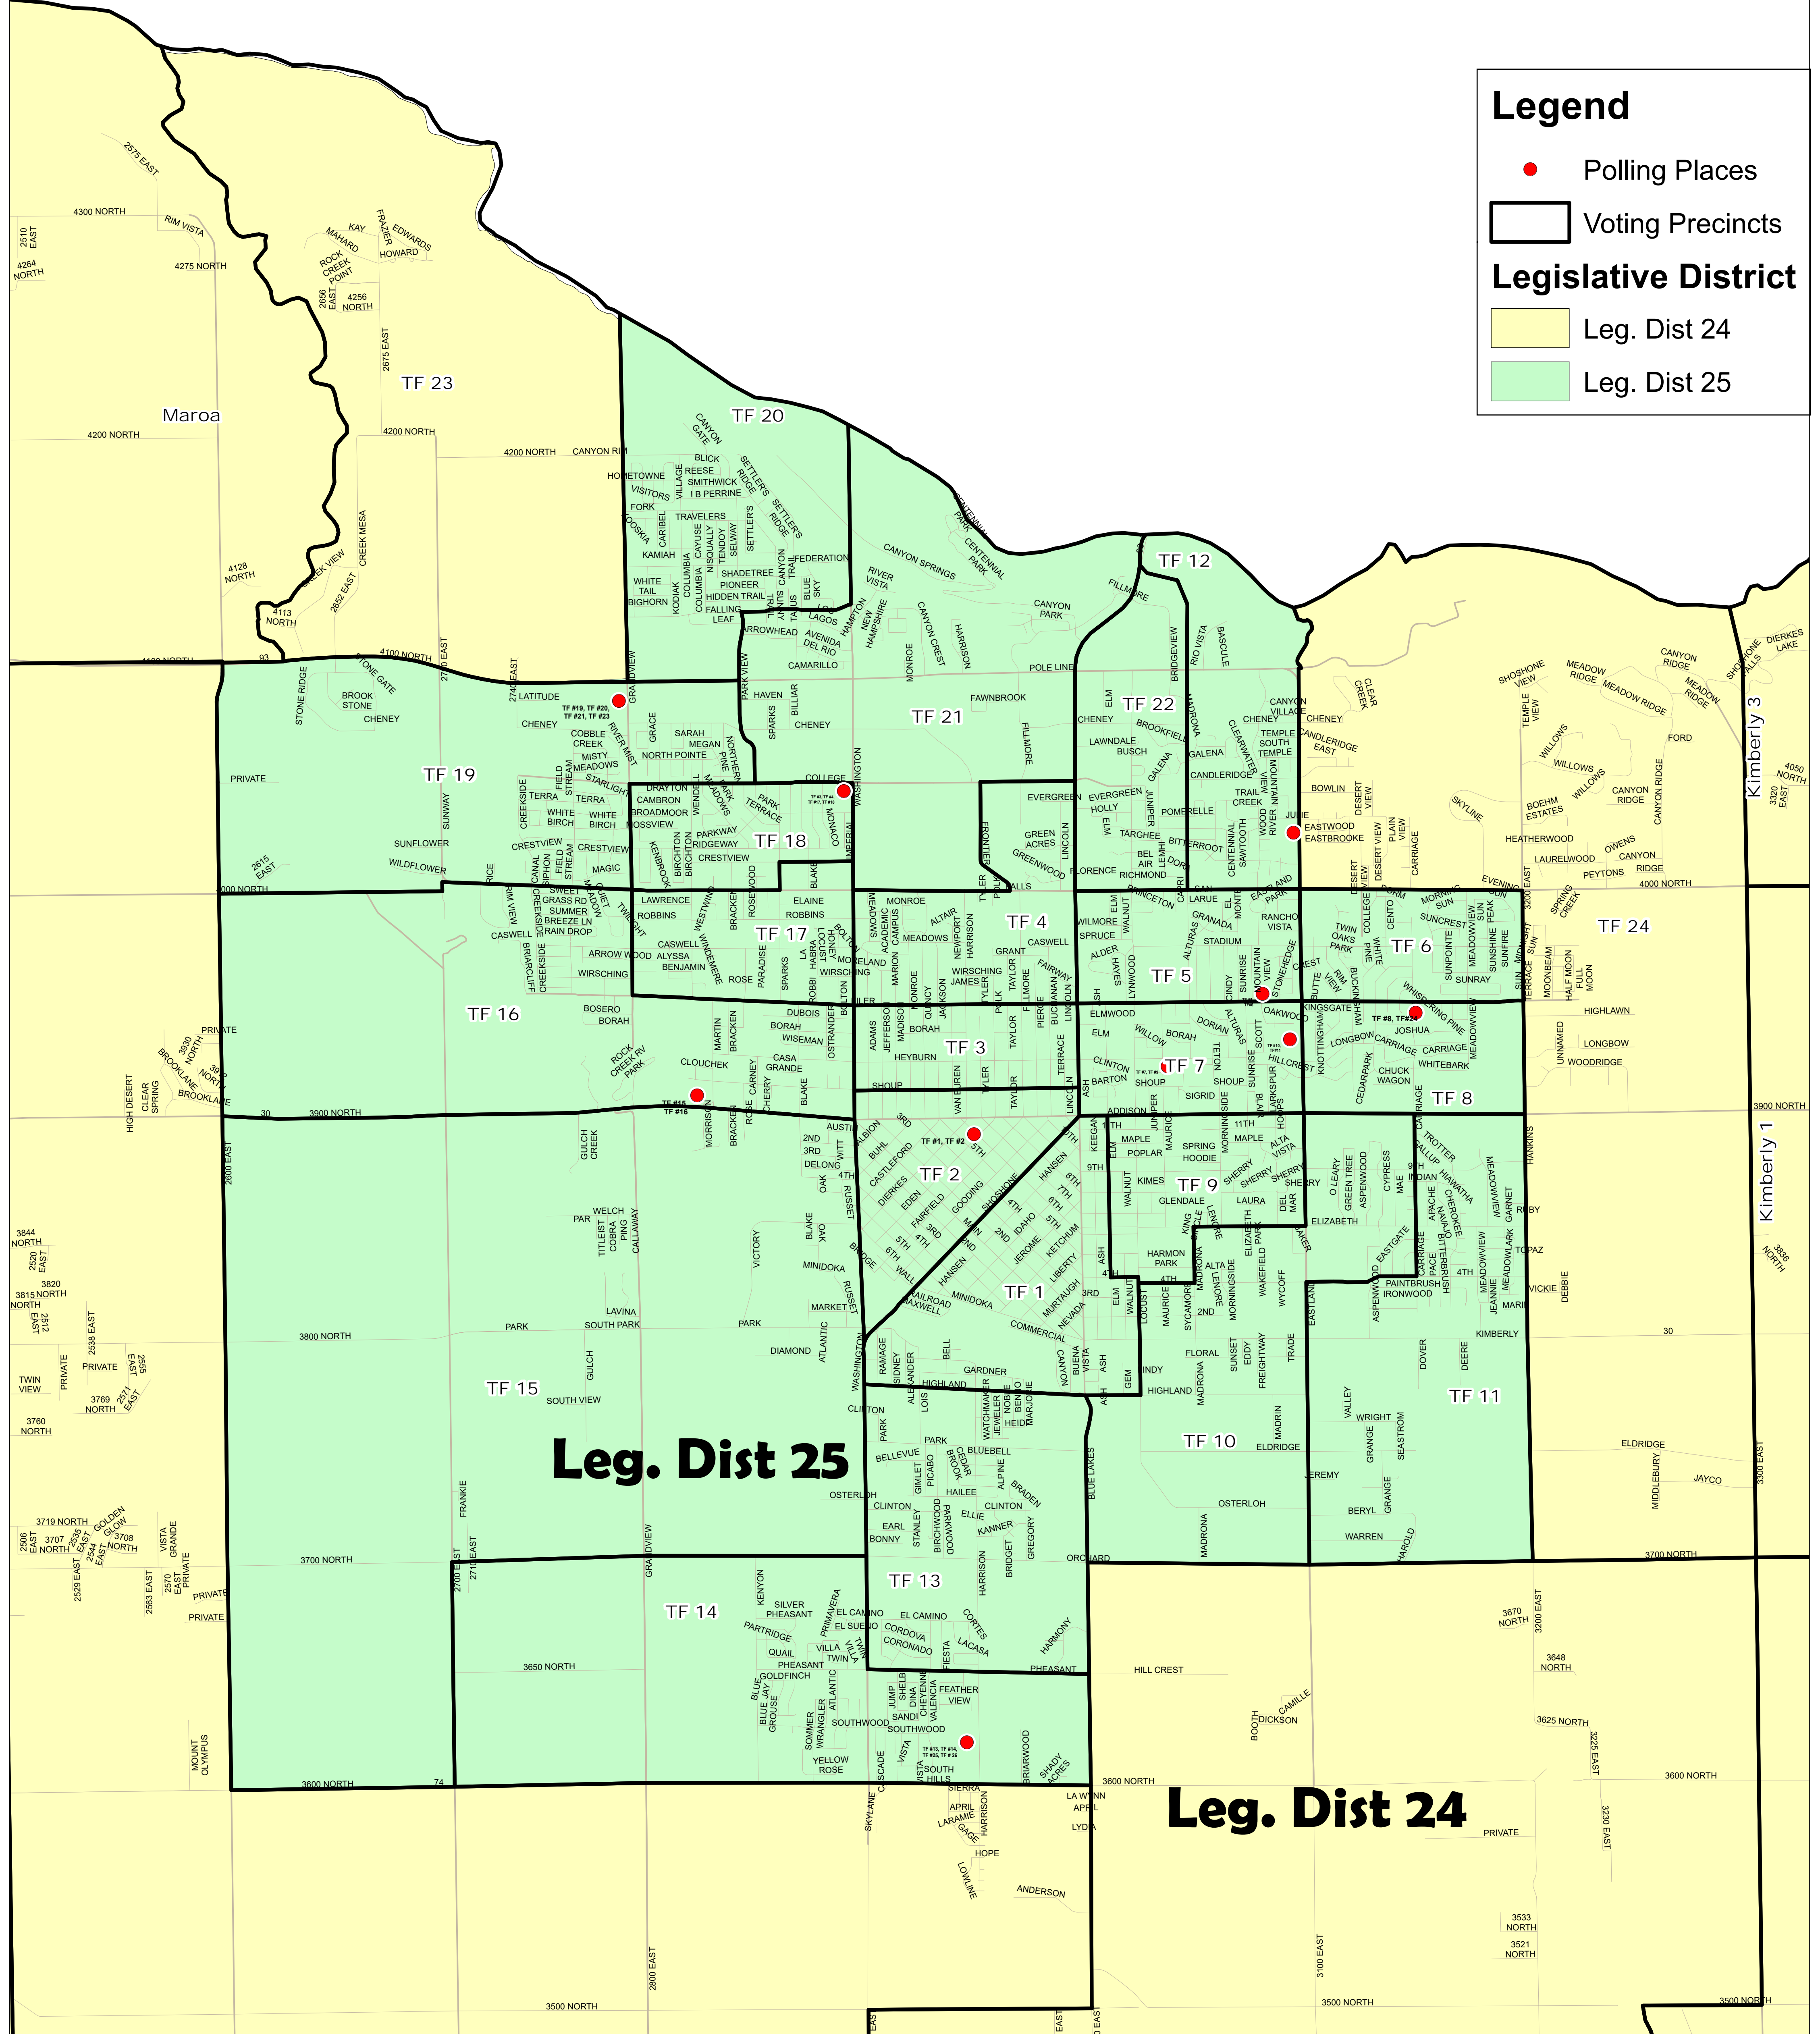

Twin Falls County

LEGISLATIVE BOUNDARIES WITH POLLING LOCATIONS & VOTER PRECINCTS

Legend

- Polling Places
- Voting Precincts
- Legislative District**
- Leg. Dist 24
- Leg. Dist 25

POLLING PLACE ADDRESSES

EARLY VOTE/ABSENTEE	630 Addison Ave W., Twin Falls
TWIN FALLS 1&2	Canyon Crossing Church, 401 6th Ave. N., Twin Falls
TWIN FALLS 3&4	Church of the Nazarene, 1231 Washington Street N., Twin Falls
TWIN FALLS 5&6	Immanuel Lutheran Church, 2055 Filer Avenue E., Twin Falls
TWIN FALLS 7&9	Valley Christian Church, 1708 Heyburn Avenue E., Twin Falls
TWIN FALLS 8&24	Our Savior Lutheran Church, 464 Carriage Lane N., Twin Falls
TWIN FALLS 10&11	Episcopal Church of the Ascension, 371 Eastland Dr. N., Twin Falls
TWIN FALLS 13&14	South Hills Middle School Gym, 1550 Harrison St. South, Twin Falls
TWIN FALLS 15&16	Twin Falls County West, 630 Addison Ave. W., Twin Falls
TWIN FALLS 17&18	Church of the Nazarene, 1231 Washington Street N., Twin Falls
TWIN FALLS 19-21&23	Twin Falls Reformed Church, 1631 Grandview Drive N., Twin Falls
TWIN FALLS 22&12	Amazing Grace Fellowship, 1061 Eastland Drive N., Twin Falls
TWIN FALLS 25&26	South Hills Middle School Gym, 1550 Harrison St. South, Twin Falls

**THIS MAP IS FOR
ELECTION PURPOSES ONLY.
TWIN FALLS COUNTY
IS NOT RESPONSIBLE
FOR ANY INACCURACIES
HEREIN CONTAINED.**