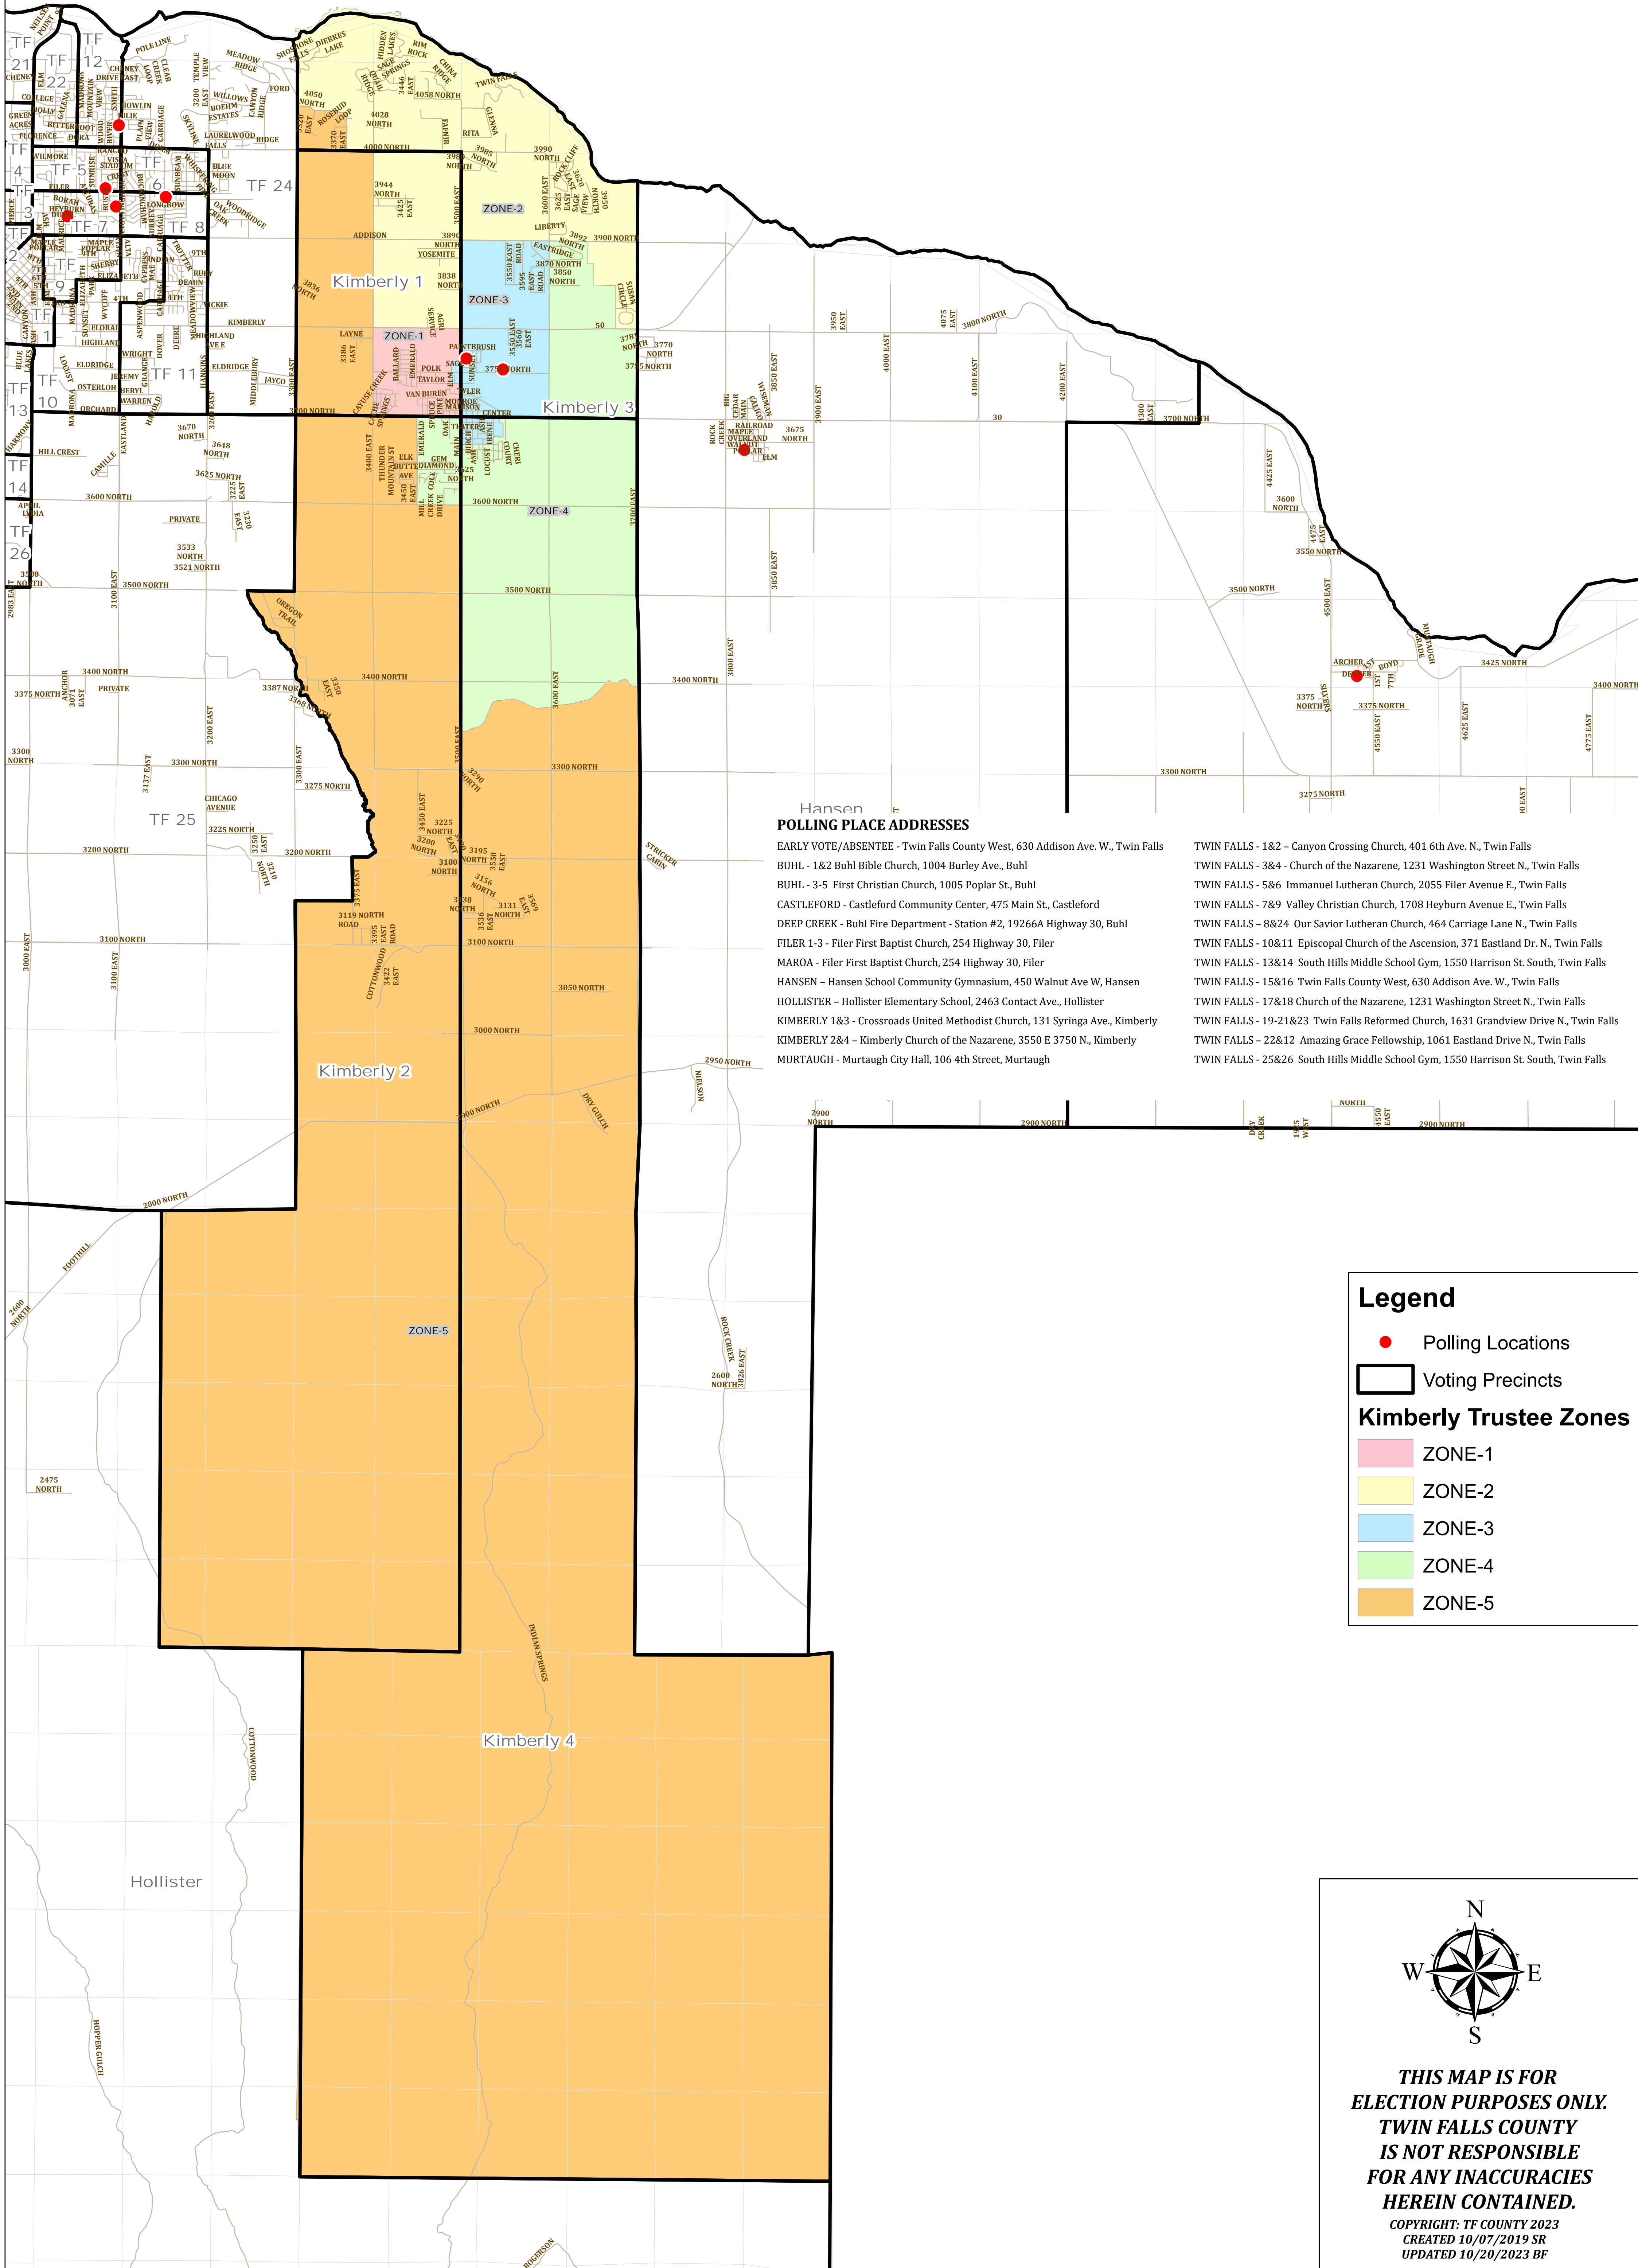

# TWIN FALLS COUNTY

## KIMBERLY SCHOOL DISTRICT, TRUSTEE ZONES, POLLING LOCATIONS, & VOTER PRECINCTS

### Hansen POLLING PLACE ADDRESSES

- EARLY VOTE/ABSENTEE - Twin Falls County West, 630 Addison Ave. W., Twin Falls
- BUHL - 1&2 Buhl Bible Church, 1004 Burley Ave., Buhl
- BUHL - 3-5 First Christian Church, 1005 Poplar St., Buhl
- CASTLEFORD - Castleford Community Center, 475 Main St., Castleford
- DEEP CREEK - Buhl Fire Department - Station #2, 19266A Highway 30, Buhl
- FILER 1-3 - Filer First Baptist Church, 254 Highway 30, Filer
- MAROA - Filer First Baptist Church, 254 Highway 30, Filer
- HANSEN - Hansen School Community Gymnasium, 450 Walnut Ave W, Hansen
- HOLLISTER - Hollister Elementary School, 2463 Contact Ave., Hollister
- KIMBERLY 1&3 - Crossroads United Methodist Church, 131 Syringa Ave., Kimberly
- KIMBERLY 2&4 - Kimberly Church of the Nazarene, 3550 E 3750 N., Kimberly
- MURTAUGH - Murtaugh City Hall, 106 4th Street, Murtaugh

### Legend

- Polling Locations
- Voting Precincts
- Kimberly Trustee Zones**
- ZONE-1
- ZONE-2
- ZONE-3
- ZONE-4
- ZONE-5

**THIS MAP IS FOR  
ELECTION PURPOSES ONLY.  
TWIN FALLS COUNTY  
IS NOT RESPONSIBLE  
FOR ANY INACCURACIES  
HEREIN CONTAINED.**