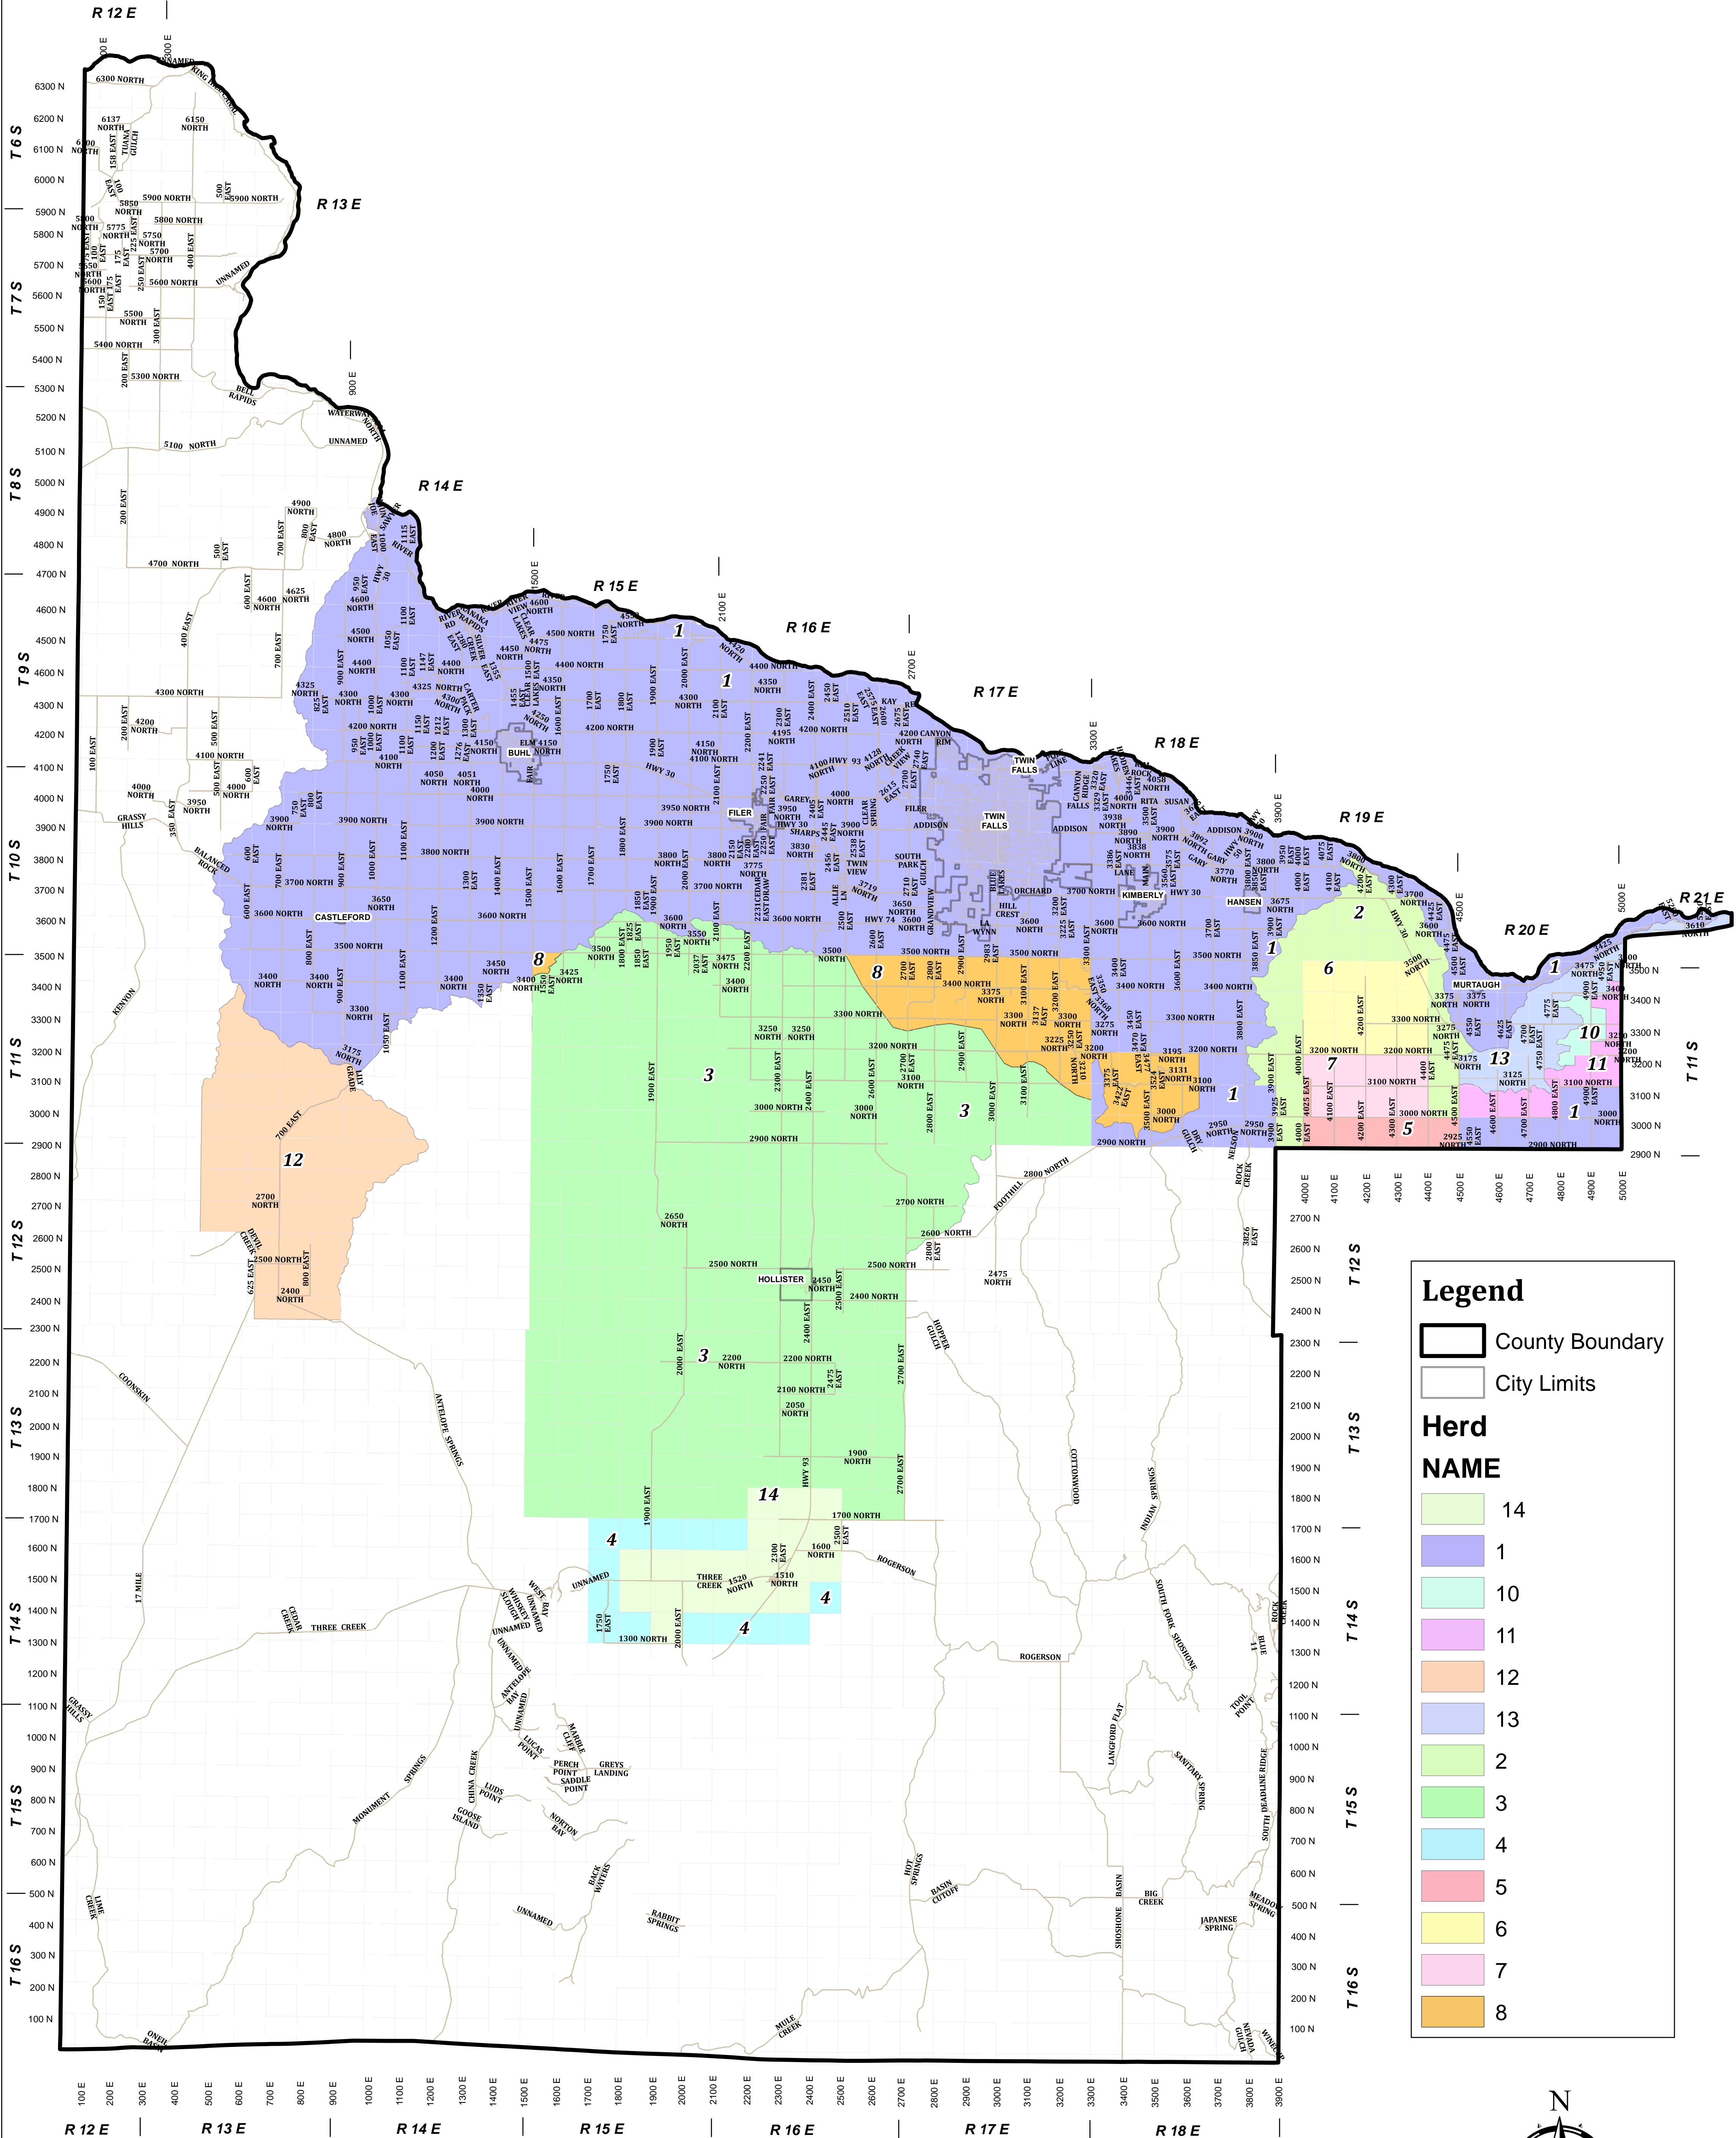

# TWIN FALLS COUNTY

## HERD DISTRICTS

**Legend**

- County Boundary
- City Limits

**Herd NAME**

- 14
- 1
- 10
- 11
- 12
- 13
- 2
- 3
- 4
- 5
- 6
- 7
- 8

THIS MAP IS FOR ELECTION PURPOSES ONLY. TWIN FALLS COUNTY IS NOT RESPONSIBLE FOR ANY INACCURACIES HEREIN CONTAINED.