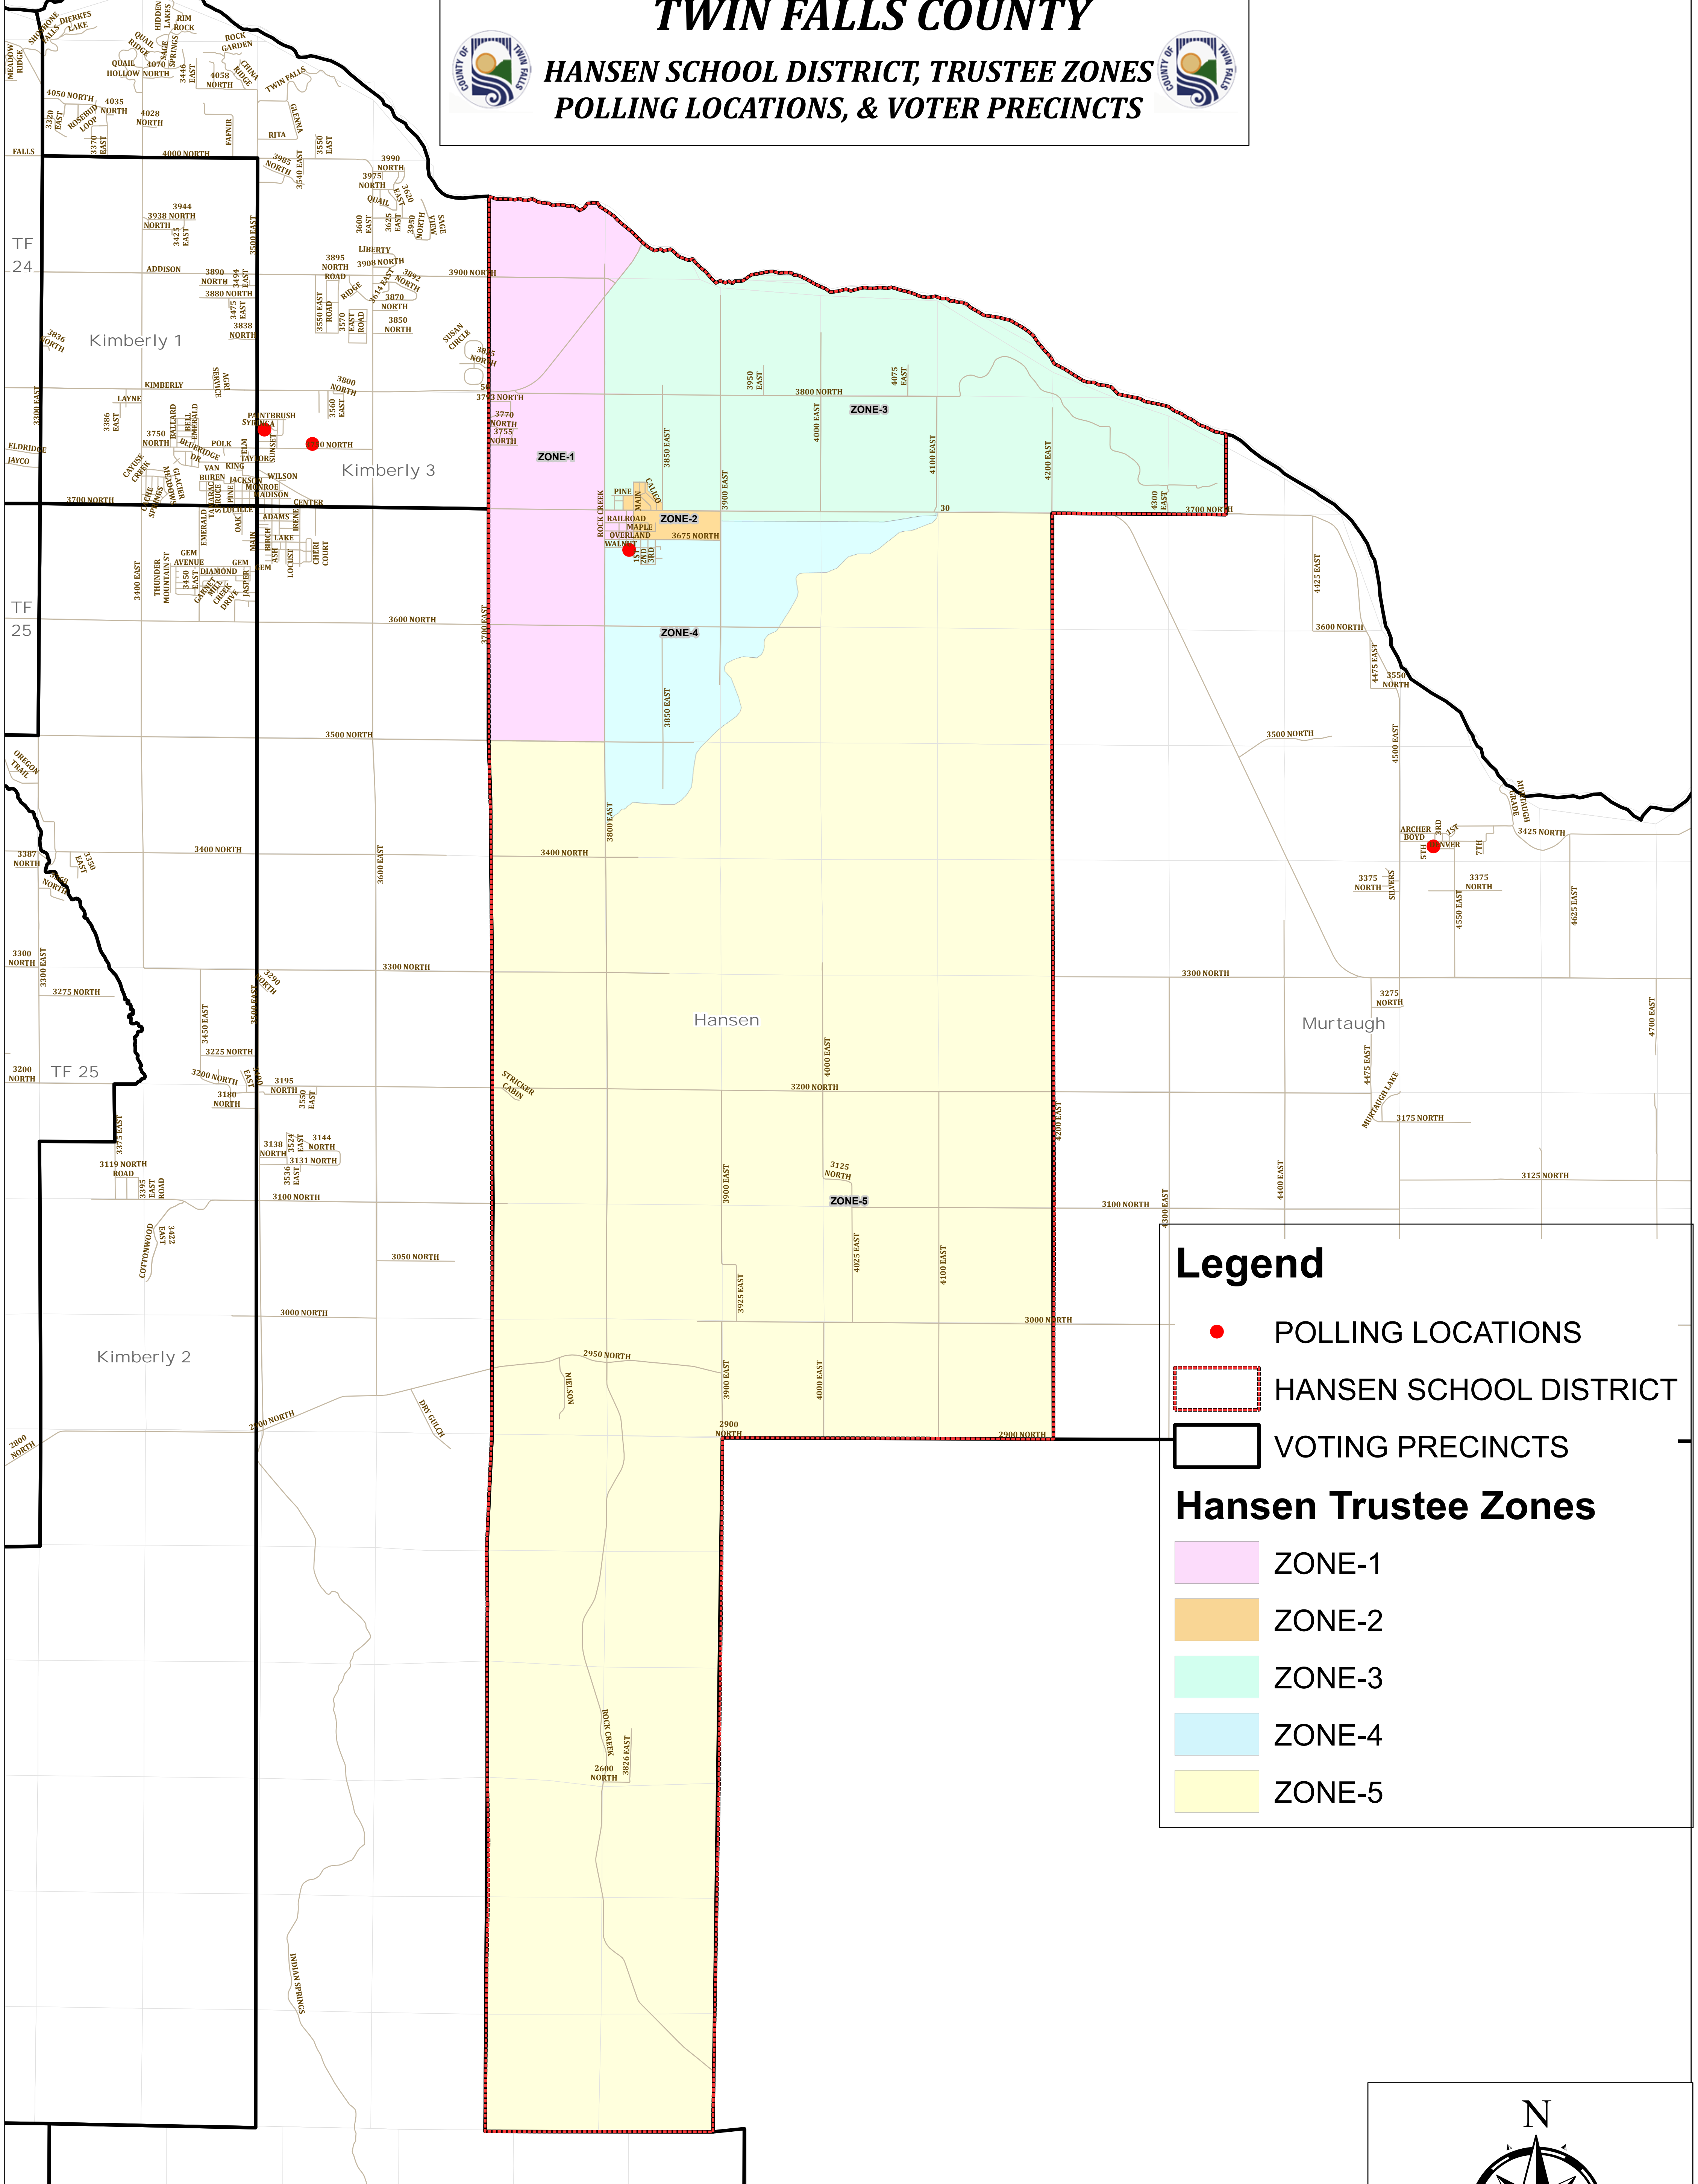

TWIN FALLS COUNTY

HANSEN SCHOOL DISTRICT, TRUSTEE ZONES

POLLING LOCATIONS, & VOTER PRECINCTS

Legend

- POLLING LOCATIONS
- HANSEN SCHOOL DISTRICT
- VOTING PRECINCTS

Hansen Trustee Zones

- ZONE-1
- ZONE-2
- ZONE-3
- ZONE-4
- ZONE-5

POLLING PLACE ADDRESSES

EARLY VOTE/ABSENTEE - Twin Falls County West, 630 Addison Ave. W., Twin Falls
 BUHL - 1&2 Buhl Bible Church, 1004 Burley Ave., Buhl
 BUHL - 3-5 First Christian Church, 1005 Poplar St., Buhl
 CASTLEFORD - Castleford Community Center, 475 Main St., Castleford
 DEEP CREEK - Buhl Fire Department - Station #2, 19266A Highway 30, Buhl
 FILER 1-3 - Filer First Baptist Church, 254 Highway 30, Filer
 MAROA - Filer First Baptist Church, 254 Highway 30, Filer
 HANSEN - Hansen School Community Gymnasium, 450 Walnut Ave W, Hansen
 HOLLISTER - Hollister Elementary School, 2463 Contact Ave., Hollister
 KIMBERLY 1&3 - Crossroads United Methodist Church, 131 Syringa Ave., Kimberly
 KIMBERLY 2&4 - Kimberly Church of the Nazarene, 3550 E 3750 N., Kimberly
 MURTAUGH - Murtaugh City Hall, 106 4th Street, Murtaugh

**THIS MAP IS FOR
 ELECTION PURPOSES ONLY.
 TWIN FALLS COUNTY
 IS NOT RESPONSIBLE
 FOR ANY INACCURACIES
 HEREIN CONTAINED.**

COPYRIGHT: TF COUNTY 2023
 CREATED 10/02/2019 SR
 UPDATED 10/30/2023 BF