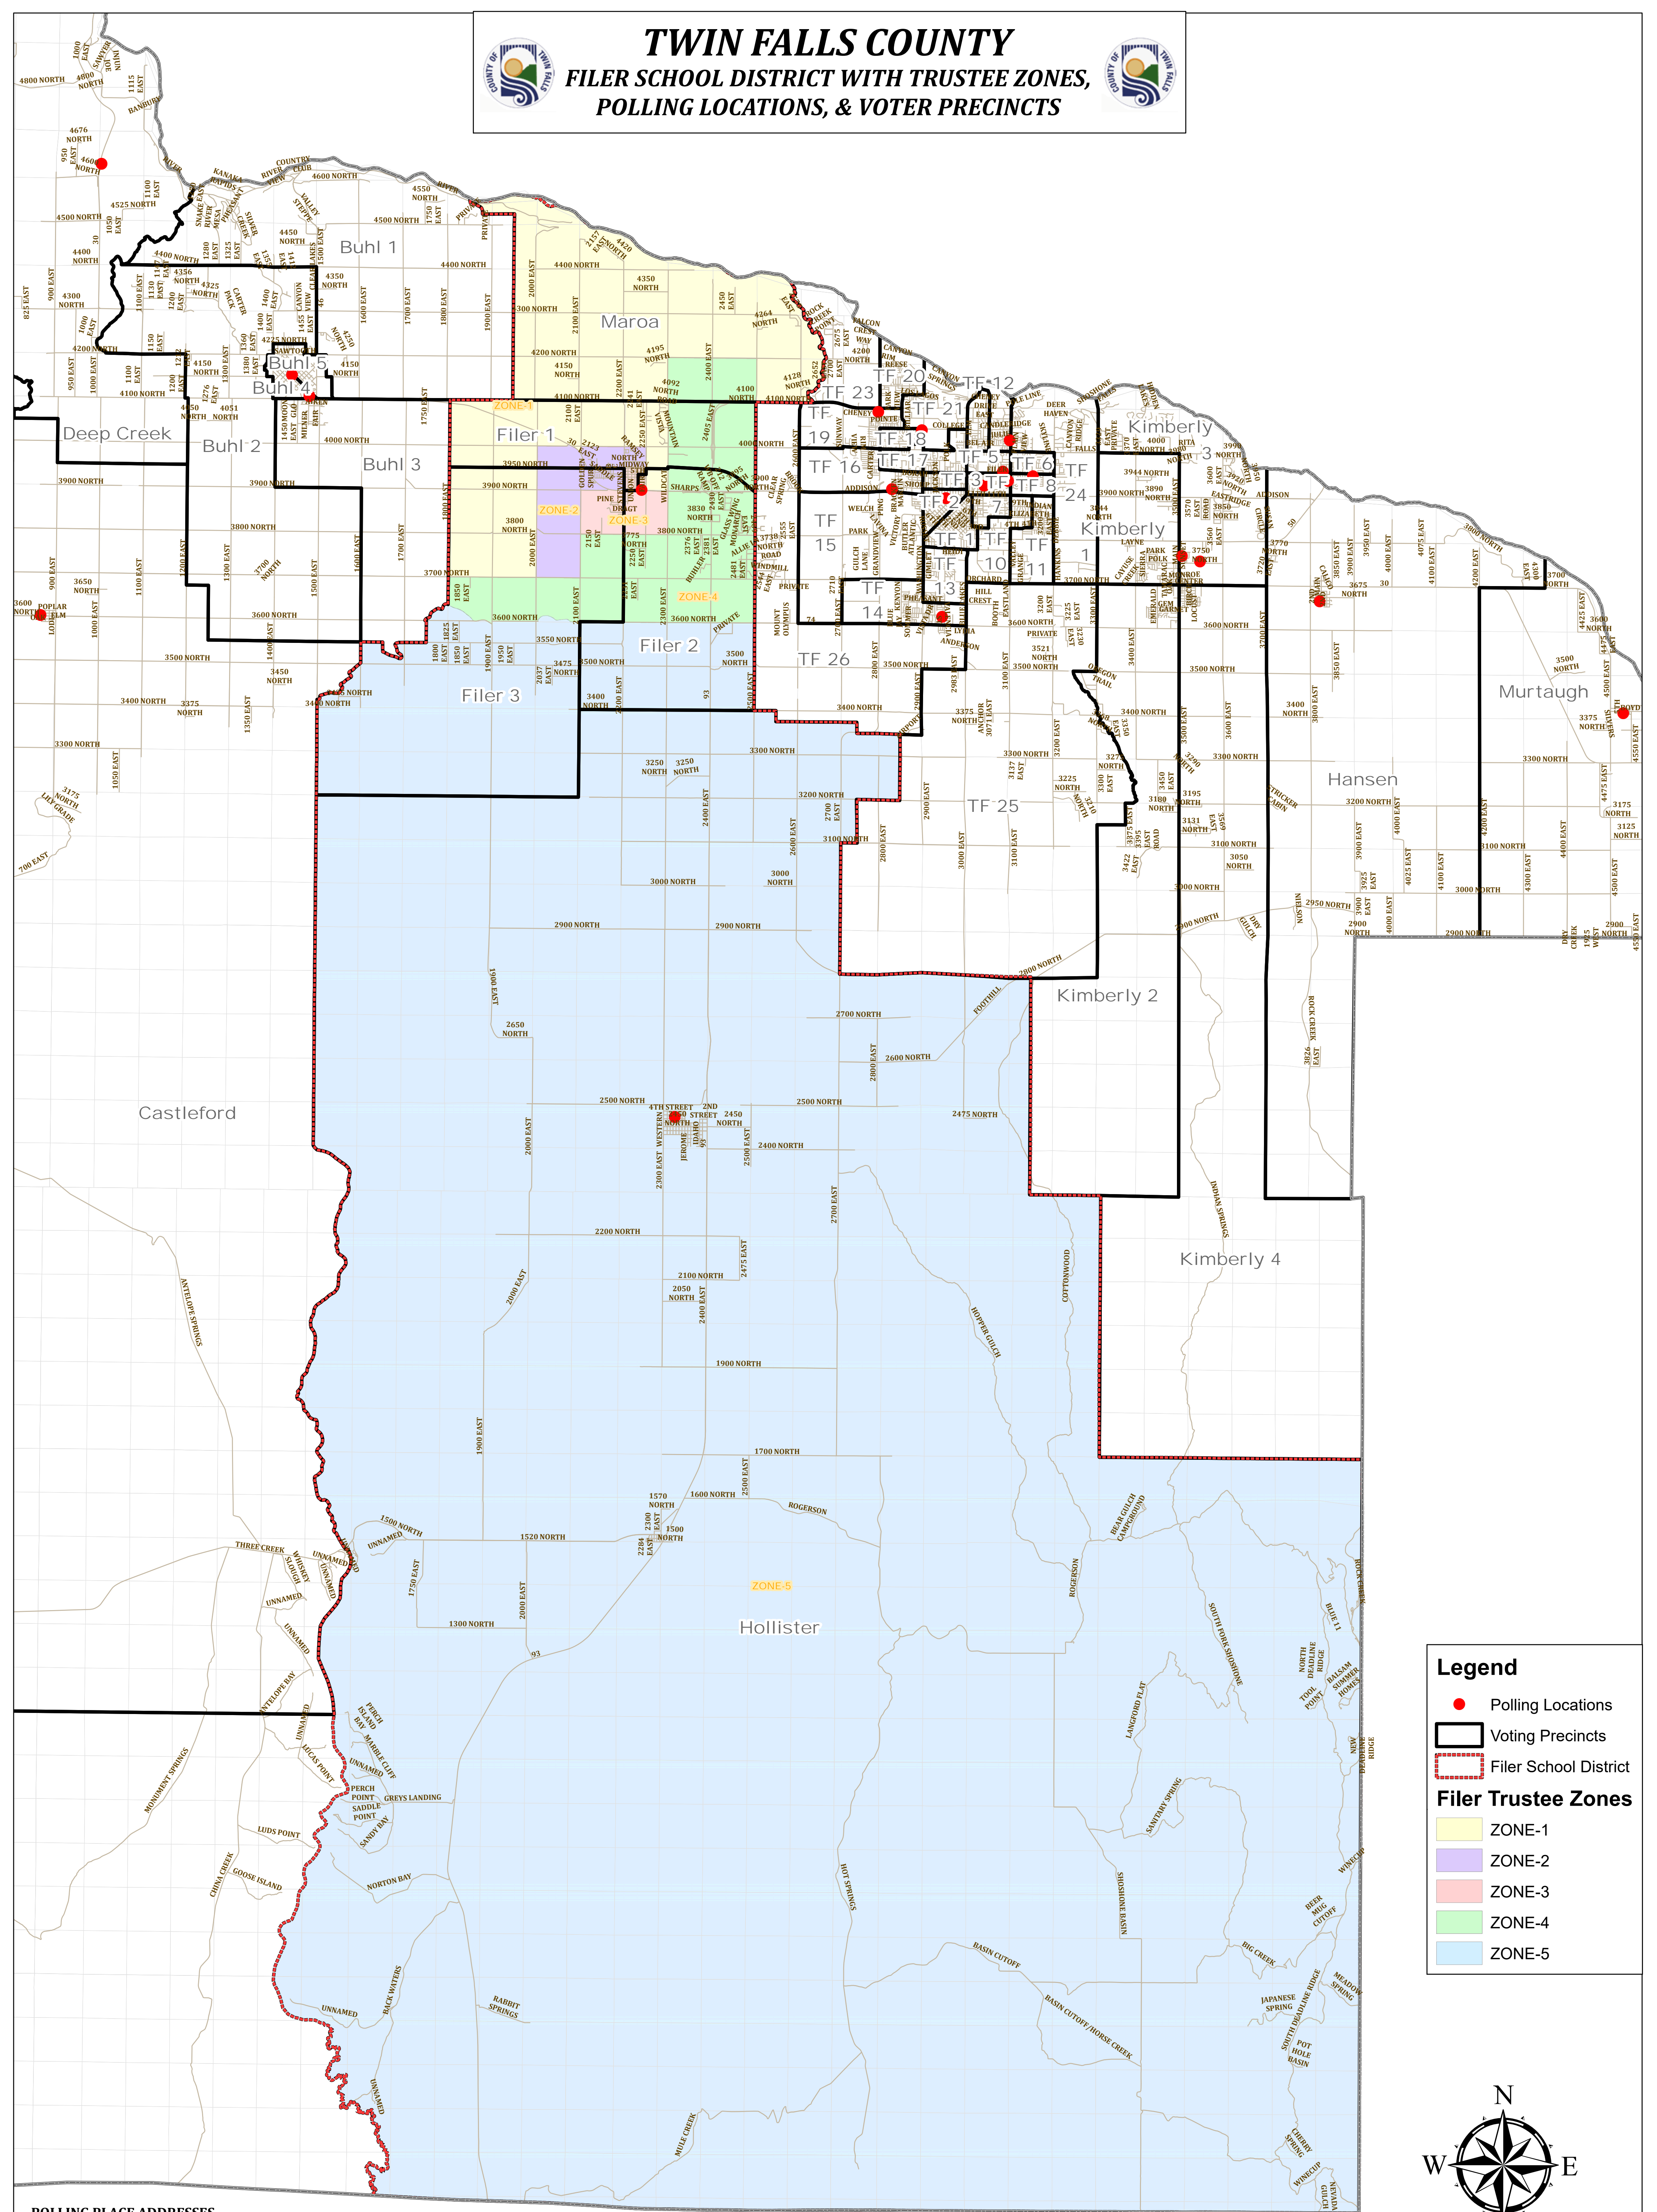

# TWIN FALLS COUNTY

## FILER SCHOOL DISTRICT WITH TRUSTEE ZONES, POLLING LOCATIONS, & VOTER PRECINCTS

**Legend**

- Polling Locations
- Voting Precincts
- Filer School District

**Filer Trustee Zones**

- ZONE-1
- ZONE-2
- ZONE-3
- ZONE-4
- ZONE-5

**POLLING PLACE ADDRESSES**

EARLY VOTE/ABSENTEE - Twin Falls County West, 630 Addison Ave. W., Twin Falls

BUHL - 1&2 Buhl Bible Church, 1004 Burley Ave., Buhl

BUHL - 3-5 First Christian Church, 1005 Poplar St., Buhl

CASTLEFORD - Castleford Community Center, 475 Main St., Castleford

DEEP CREEK - Buhl Fire Department - Station #2, 19266A Highway 30, Buhl

FILER 1-3 - Filer First Baptist Church, 254 Highway 30, Filer

MAROA - Filer First Baptist Church, 254 Highway 30, Filer