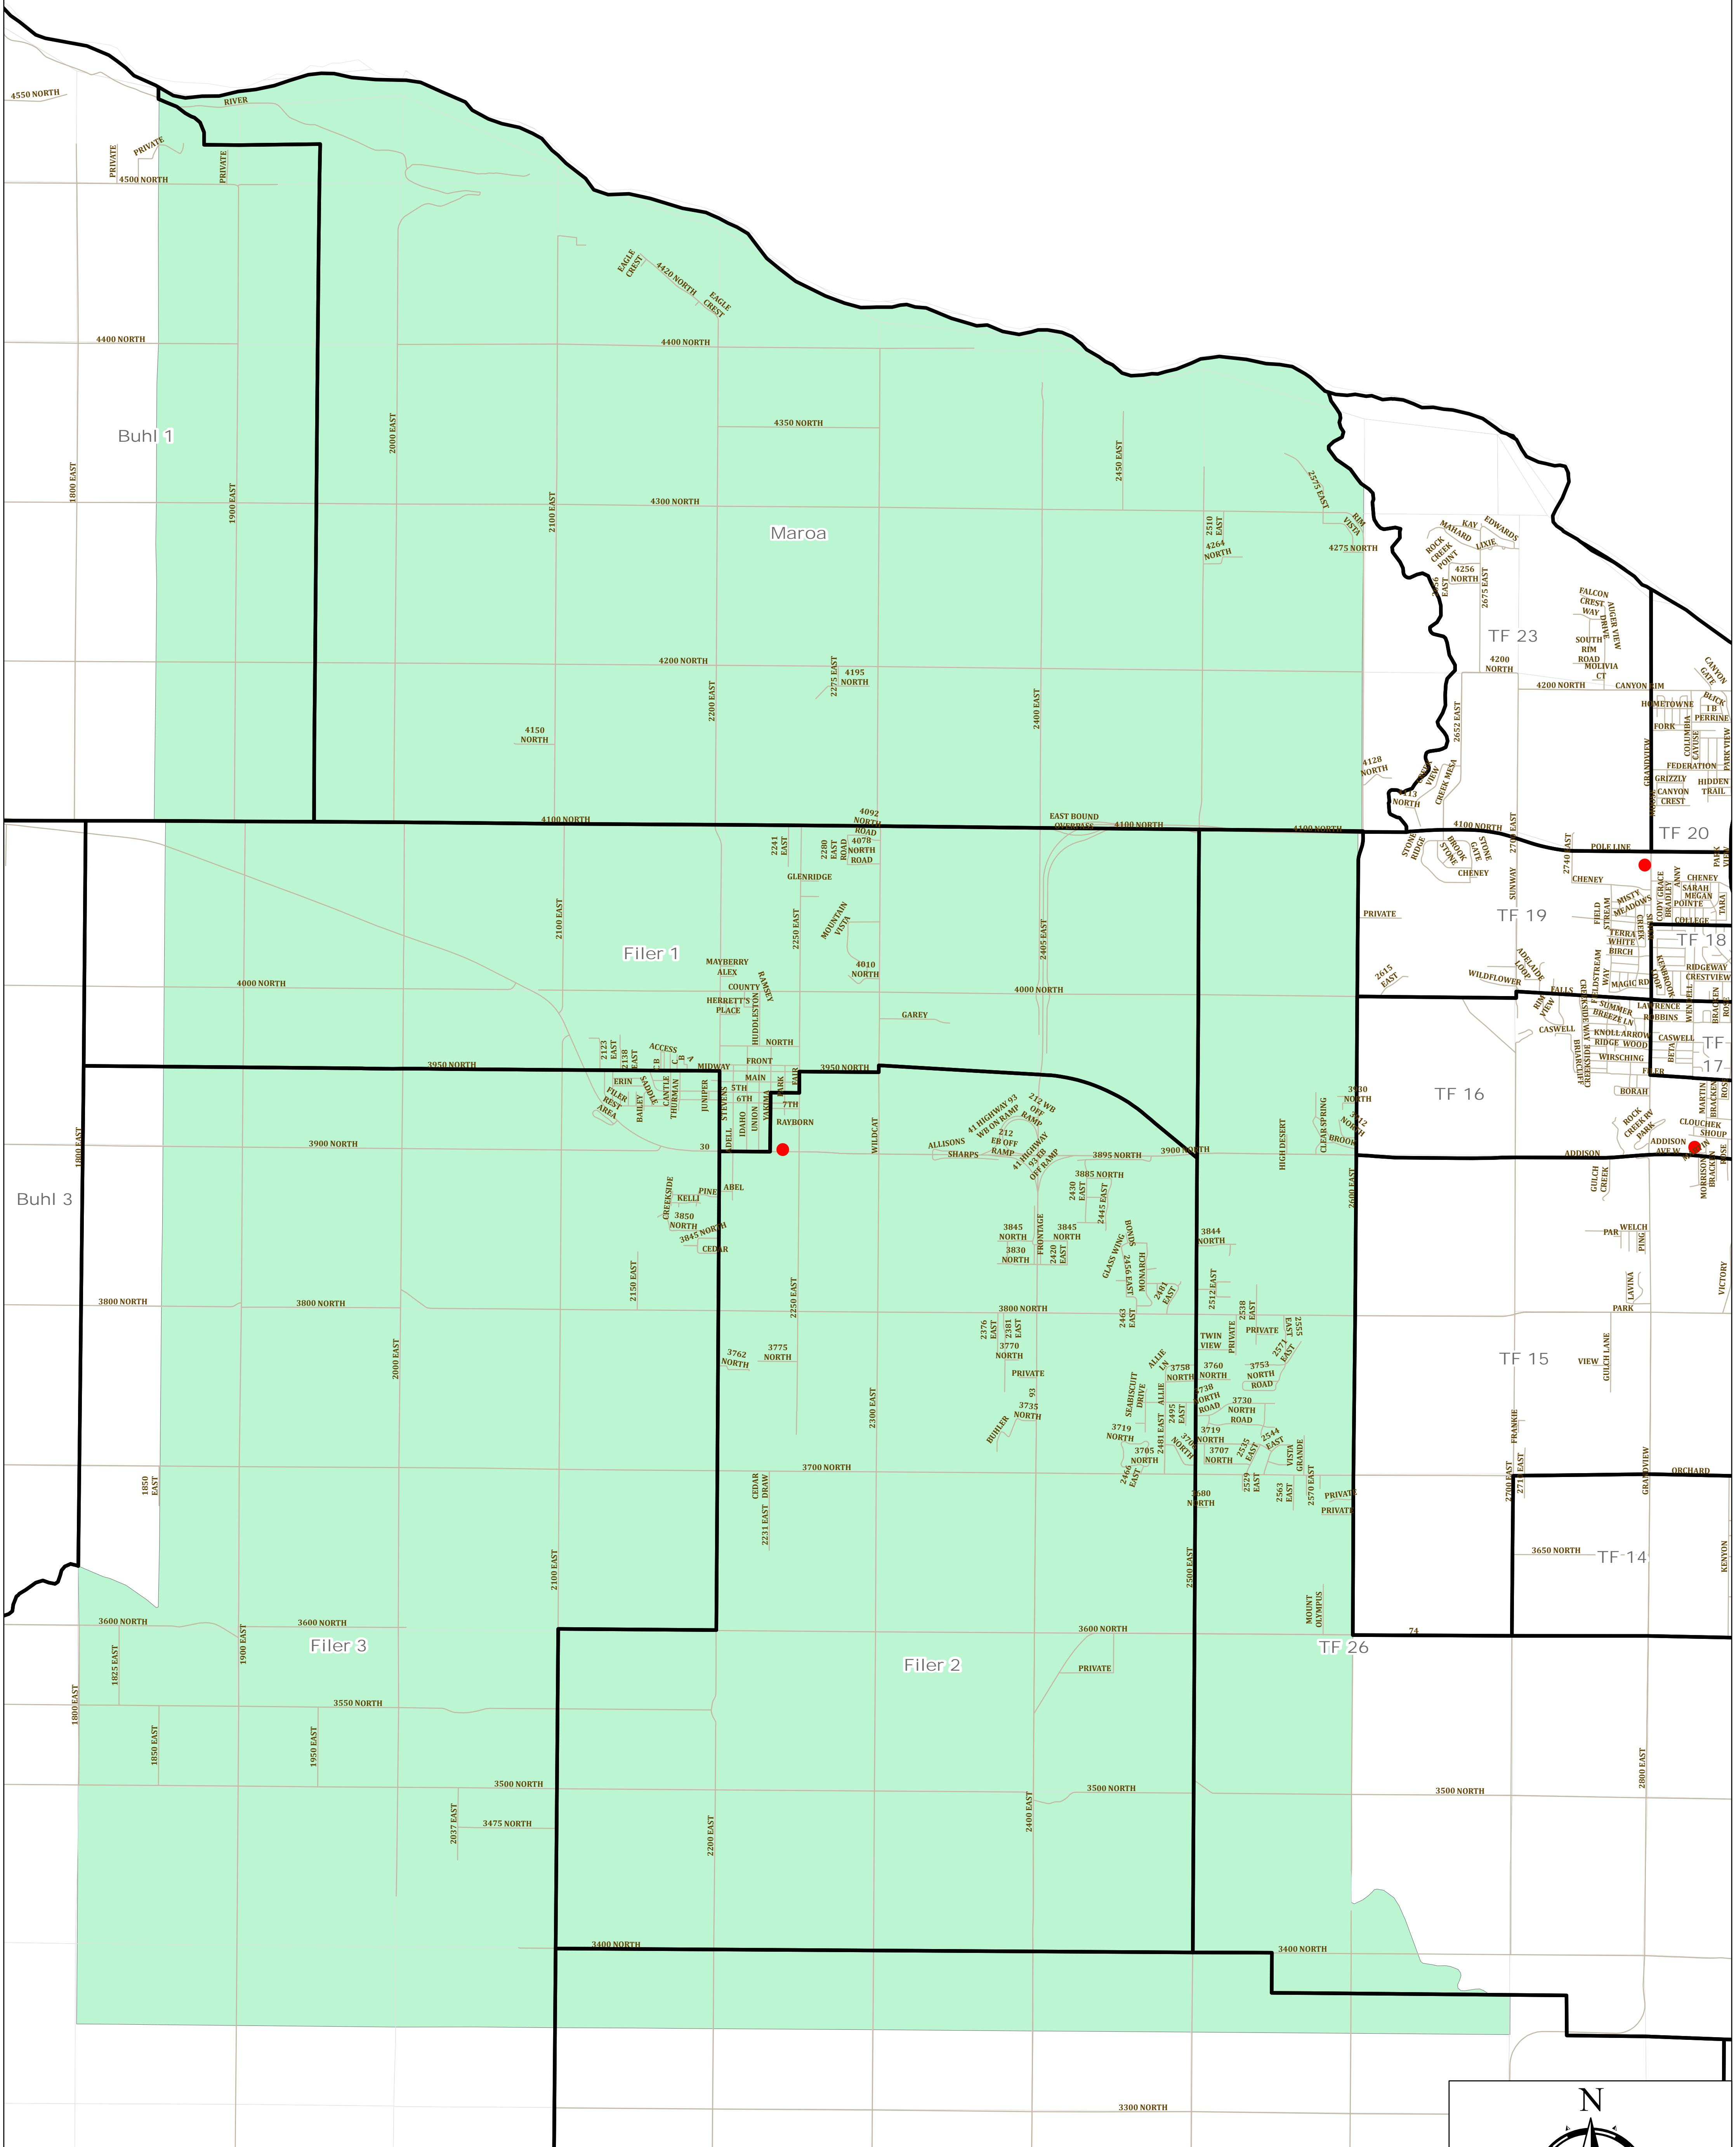

TWIN FALLS COUNTY

FILER RURAL FIRE DISTRICT WITH POLLING LOCATIONS & VOTER PRECINCTS

POLLING PLACE ADDRESSES

EARLY VOTE/ABSENTEE - Twin Falls County West, 630 Addison Ave. W., Twin Falls
BUHL - 1&2 Buhl Bible Church, 1004 Burley Ave., Buhl
BUHL - 3-5 First Christian Church, 1005 Poplar St., Buhl
CASTLEFORD - Castleford Community Center, 475 Main St., Castleford
DEEP CREEK - Buhl Fire Department - Station #2, 19266A Highway 30, Buhl
FILER 1-3 - Filer First Baptist Church, 254 Highway 30, Filer
MAROA - Filer First Baptist Church, 254 Highway 30, Filer
HANSEN - Hansen School Community Gymnasium, 450 Walnut Ave W, Hansen
HOLLISTER - Hollister Elementary School, 2463 Contact Ave., Hollister
KIMBERLY 1&3 - Crossroads United Methodist Church, 131 Syringa Ave., Kimberly
KIMBERLY 2&4 - Kimberly Church of the Nazarene, 3550 E 3750 N., Kimberly
MURTAUGH - Murtaugh City Hall, 106 4th Street, Murtaugh

TWIN FALLS - 1&2 - Canyon Crossing Church, 401 6th Ave. N., Twin Falls
TWIN FALLS - 3&4 - Church of the Nazarene, 1231 Washington Street N., Twin Falls
TWIN FALLS - 5&6 - Immanuel Lutheran Church, 2055 Filer Avenue E., Twin Falls
TWIN FALLS - 7&9 - Valley Christian Church, 1708 Heyburn Avenue E., Twin Falls
TWIN FALLS - 8&24 - Our Savior Lutheran Church, 464 Carriage Lane N., Twin Falls
TWIN FALLS - 10&11 - Episcopal Church of the Ascension, 371 Eastland Dr. N., Twin Falls
TWIN FALLS - 13&14 - South Hills Middle School Gym, 1550 Harrison St. South, Twin Falls
TWIN FALLS - 15&16 - Twin Falls County West, 630 Addison Ave. W., Twin Falls
TWIN FALLS - 17&18 - Church of the Nazarene, 1231 Washington Street N., Twin Falls
TWIN FALLS - 19-21&23 - Twin Falls Reformed Church, 1631 Grandview Drive N., Twin Falls
TWIN FALLS - 22&12 - Amazing Grace Fellowship, 1061 Eastland Drive N., Twin Falls
TWIN FALLS - 25&26 - South Hills Middle School Gym, 1550 Harrison St. South, Twin Falls

Legend

- POLLING LOCATIONS
- Voting Precincts
- Filer Rural Fire 2023

THIS MAP IS FOR ELECTION PURPOSES ONLY. TWIN FALLS COUNTY IS NOT RESPONSIBLE FOR ANY INACCURACIES HEREIN CONTAINED.