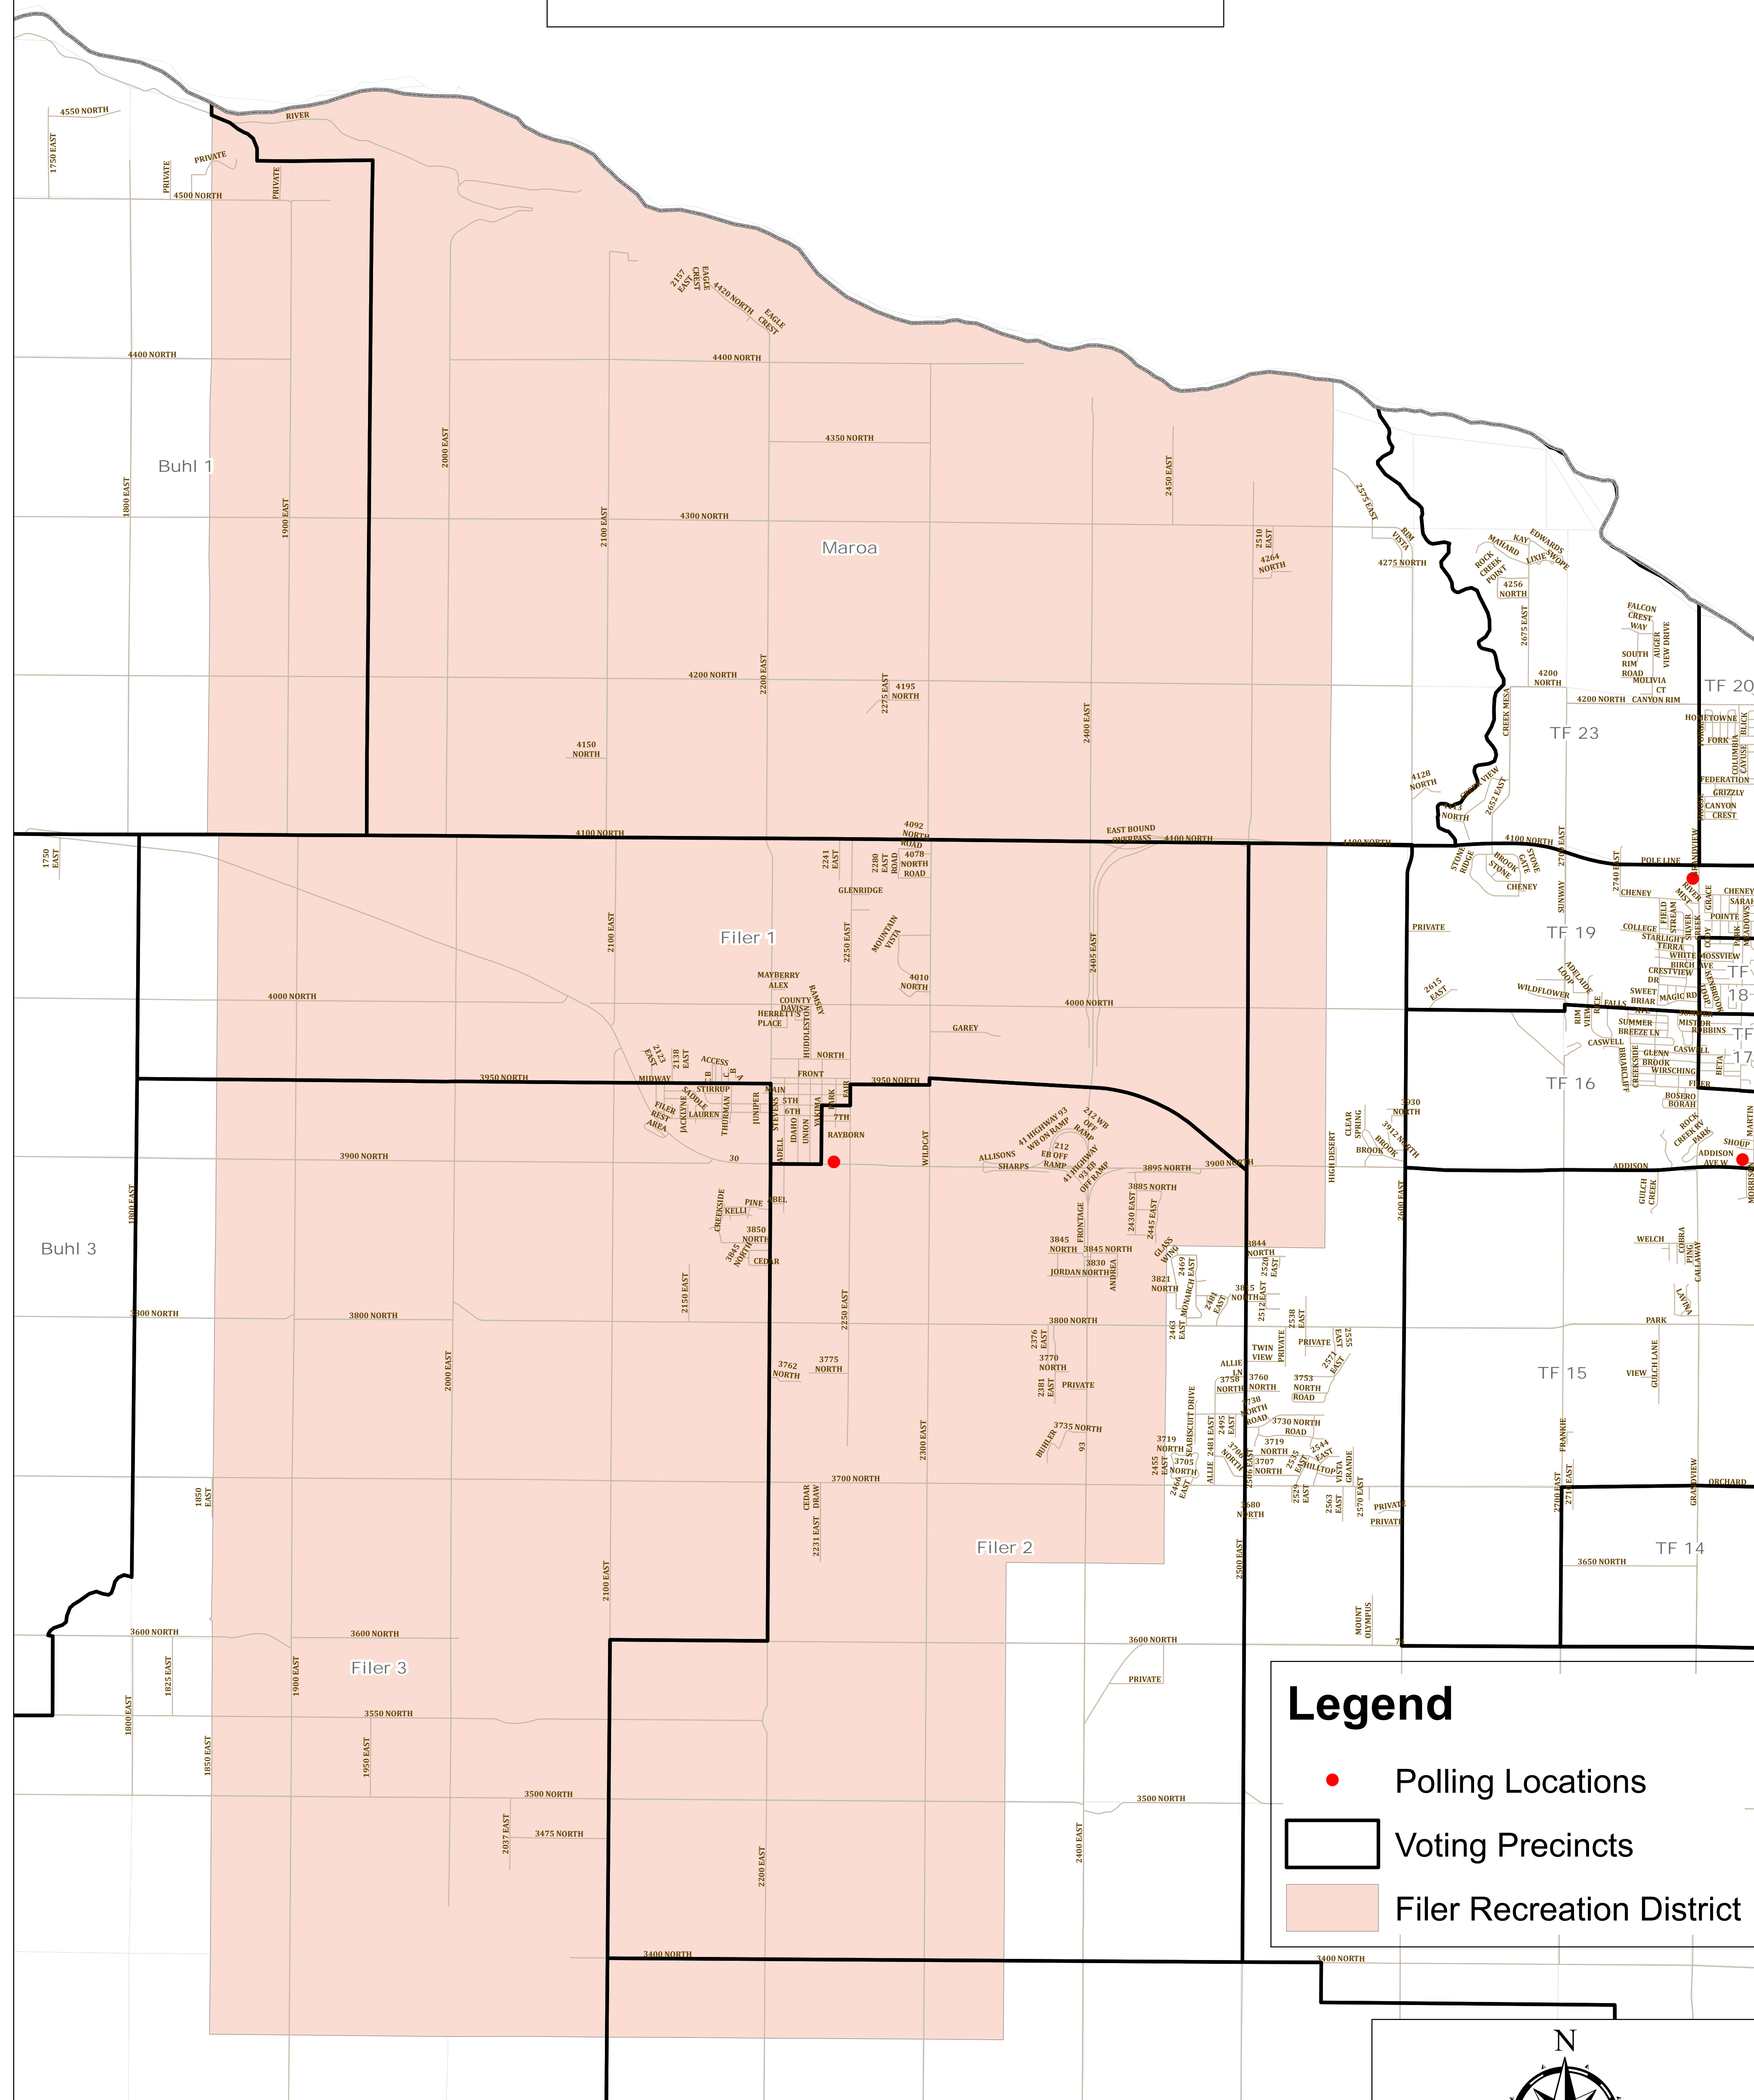

TWIN FALLS COUNTY

FILER RECREATION DISTRICT WITH POLLING LOCATIONS & VOTER PRECINCTS

POLLING PLACE ADDRESSES

EARLY VOTE/ABSENTEE - Twin Falls County West, 630 Addison Ave. W., Twin Falls
 BUHL - 1&2 Buhl Bible Church, 1004 Burley Ave., Buhl
 BUHL - 3-5 First Christian Church, 1005 Poplar St., Buhl
 CASTLEFORD - Castleford Community Center, 475 Main St., Castleford
 DEEP CREEK - Buhl Fire Department - Station #2, 19266A Highway 30, Buhl
 FILER 1-3 - Filer First Baptist Church, 254 Highway 30, Filer
 MAROA - Filer First Baptist Church, 254 Highway 30, Filer
 HANSEN - Hansen School Community Gymnasium, 450 Walnut Ave W, Hansen
 HOLLISTER - Hollister Elementary School, 2463 Contact Ave., Hollister
 KIMBERLY 1&3 - Crossroads United Methodist Church, 131 Syringa Ave., Kimberly
 KIMBERLY 2&4 - Kimberly Church of the Nazarene, 3550 E 3750 N., Kimberly
 MURTAUGH - Murtaugh City Hall, 106 4th Street, Murtaugh

Legend

- Polling Locations
- Voting Precincts
- Filer Recreation District

THIS MAP IS FOR ELECTION PURPOSES ONLY. TWIN FALLS COUNTY IS NOT RESPONSIBLE FOR ANY INACCURACIES HEREIN CONTAINED.

COPYRIGHT: TF COUNTY 2023
 CREATED 10/15/2019 SR
 UPDATED 10/27/2023 BF