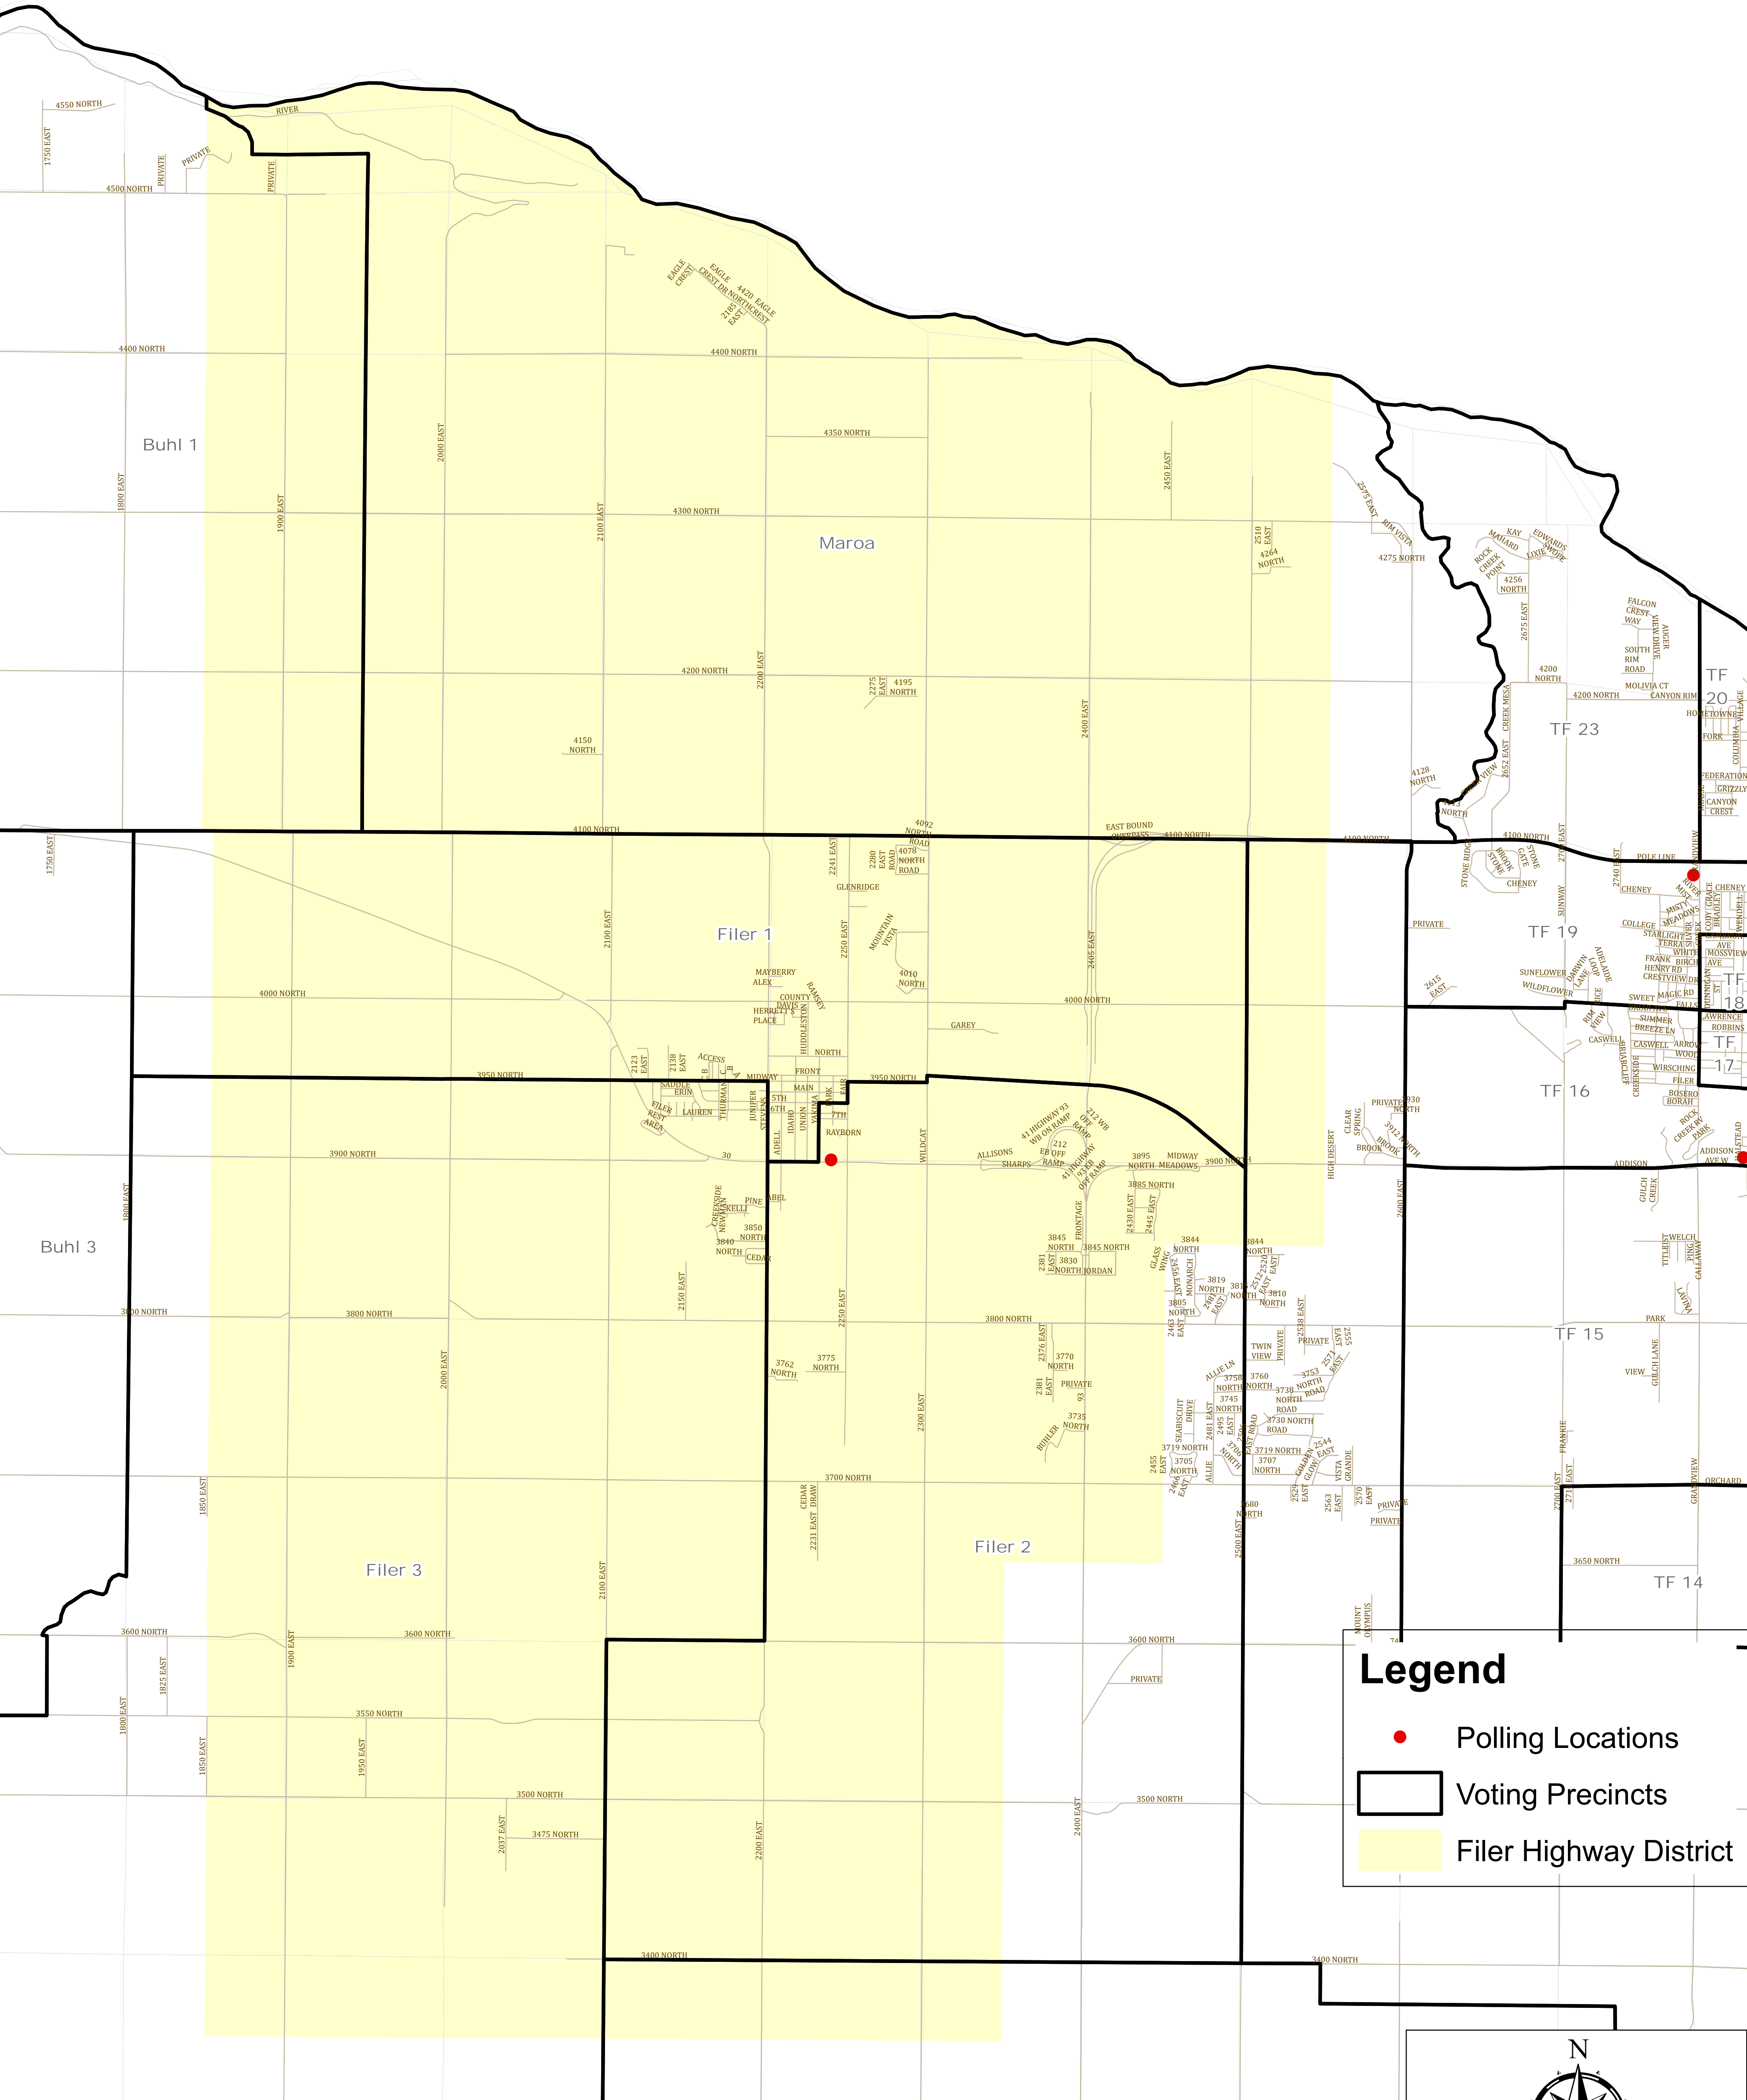

TWIN FALLS COUNTY

FILER HIGHWAY DISTRICT WITH POLLING LOCATIONS & VOTER PRECINCTS

POLLING PLACE ADDRESSES

EARLY VOTE/ABSENTEE - Twin Falls County West, 630 Addison Ave. W., Twin Falls
 BUHL - 1&2 Buhl Bible Church, 1004 Burley Ave., Buhl
 BUHL - 3-5 First Christian Church, 1005 Poplar St., Buhl
 CASTLEFORD - Castleford Community Center, 475 Main St., Castleford
 DEEP CREEK - Buhl Fire Department - Station #2, 19266A Highway 30, Buhl
 FILER 1-3 - Filer First Baptist Church, 254 Highway 30, Filer
 MAROA - Filer First Baptist Church, 254 Highway 30, Filer
 HANSEN - Hansen School Community Gymnasium, 450 Walnut Ave W, Hansen
 HOLLISTER - Hollister Elementary School, 2463 Contact Ave., Hollister
 KIMBERLY 1&3 - Crossroads United Methodist Church, 131 Syringa Ave., Kimberly
 KIMBERLY 2&4 - Kimberly Church of the Nazarene, 3550 E 3750 N., Kimberly
 MURTAUGH - Murtaugh City Hall, 106 4th Street, Murtaugh

Legend

- Polling Locations
- Voting Precincts
- Filer Highway District

THIS MAP IS FOR ELECTION PURPOSES ONLY. TWIN FALLS COUNTY IS NOT RESPONSIBLE FOR ANY INACCURACIES HEREIN CONTAINED.

COPYRIGHT: TF COUNTY 2023
 CREATED 10/11/2019 SR
 UPDATED 10/27/2023 BF