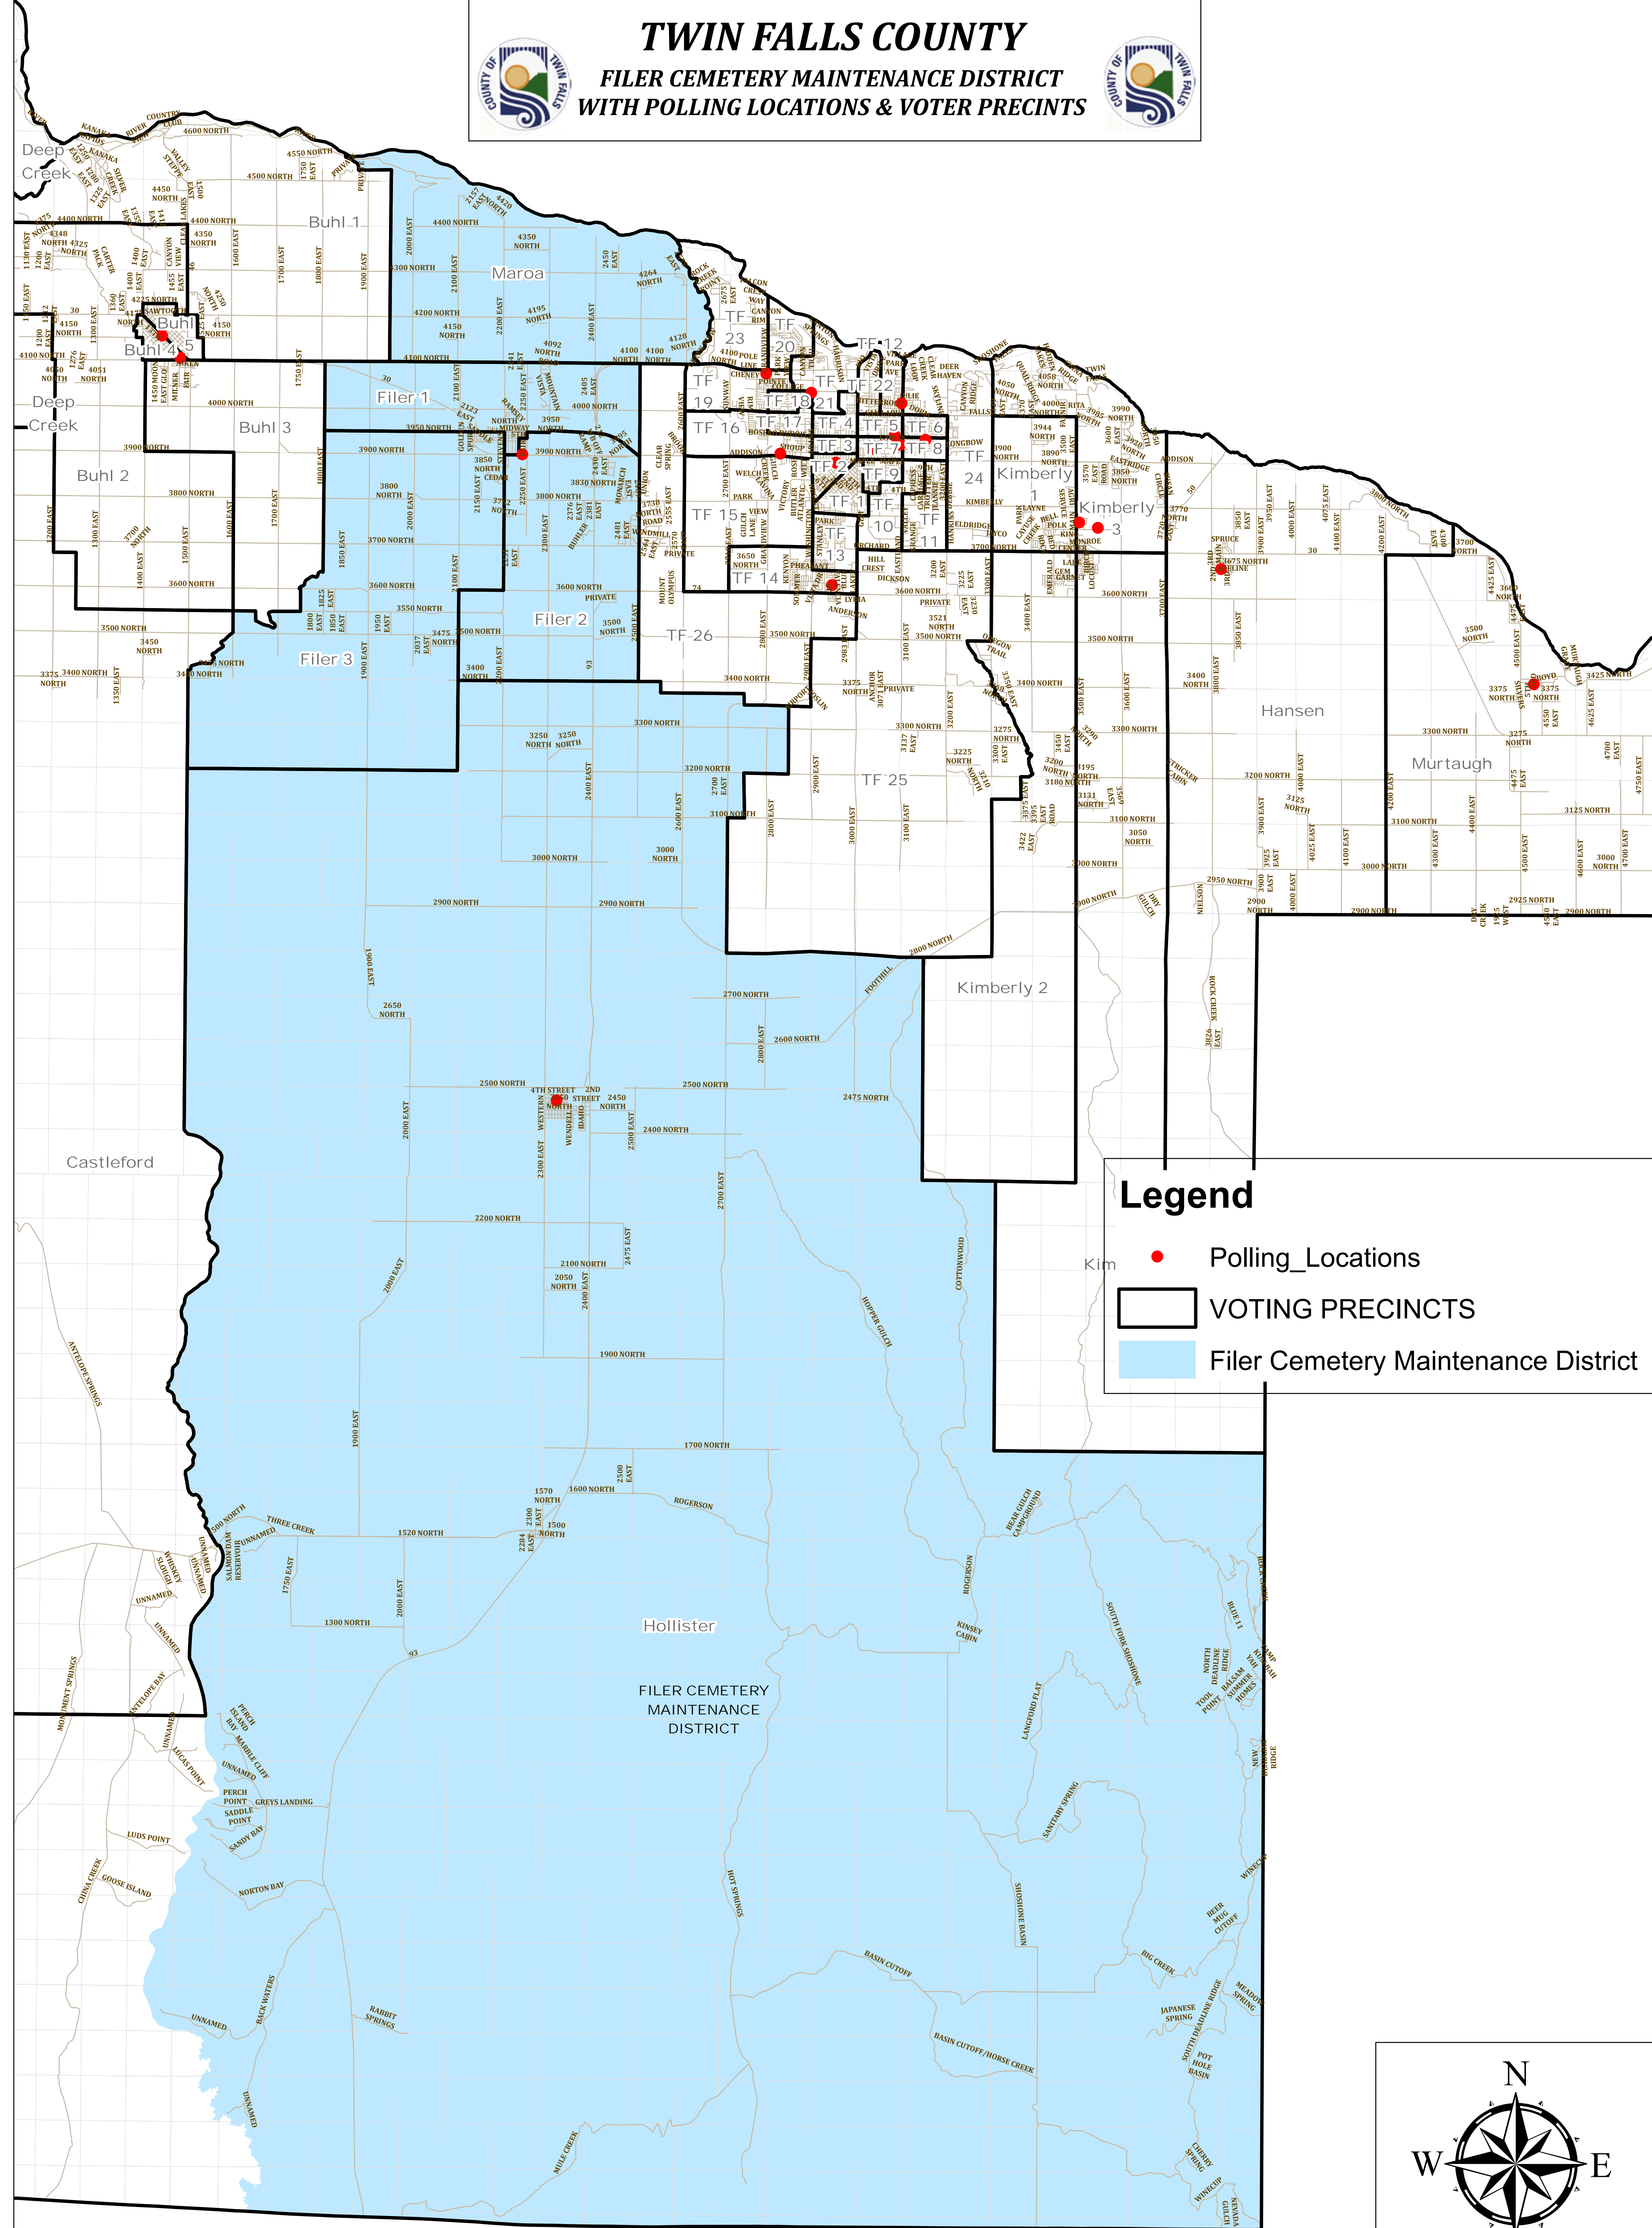

# TWIN FALLS COUNTY

## FILER CEMETERY MAINTENANCE DISTRICT

### WITH POLLING LOCATIONS & VOTER PRECINCTS

**Legend**

- Polling\_Locations
- VOTING PRECINCTS
- Filer Cemetery Maintenance District

**POLLING PLACE ADDRESSES**

EARLY VOTE/ABSENTEE - Twin Falls County West, 630 Addison Ave. W., Twin Falls  
 BUHL - 1&2 Buhl Bible Church, 1004 Burley Ave., Buhl  
 BUHL - 3-5 First Christian Church, 1005 Poplar St., Buhl  
 CASTLEFORD - Castleford Community Center, 475 Main St., Castleford  
 DEEP CREEK - Buhl Fire Department - Station #2, 19266A Highway 30, Buhl  
 FILER 1-3 - Filer First Baptist Church, 254 Highway 30, Filer  
 MAROA - Filer First Baptist Church, 254 Highway 30, Filer  
 HANSEN - Hansen School Community Gymnasium, 450 Walnut Ave W, Hansen  
 HOLLISTER - Hollister Elementary School, 2463 Contact Ave., Hollister  
 KIMBERLY 1&3 - Crossroads United Methodist Church, 131 Syringa Ave., Kimberly  
 KIMBERLY 2&4 - Kimberly Church of the Nazarene, 3550 E 3750 N., Kimberly  
 MURTAUGH - Murtaugh City Hall, 106 4th Street, Murtaugh

**THIS MAP IS FOR ELECTION PURPOSES ONLY. TWIN FALLS COUNTY IS NOT RESPONSIBLE FOR ANY INACCURACIES HEREIN CONTAINED.**

COPYRIGHT: TF COUNTY 2023  
 UPDATED 10/27/2023 BF