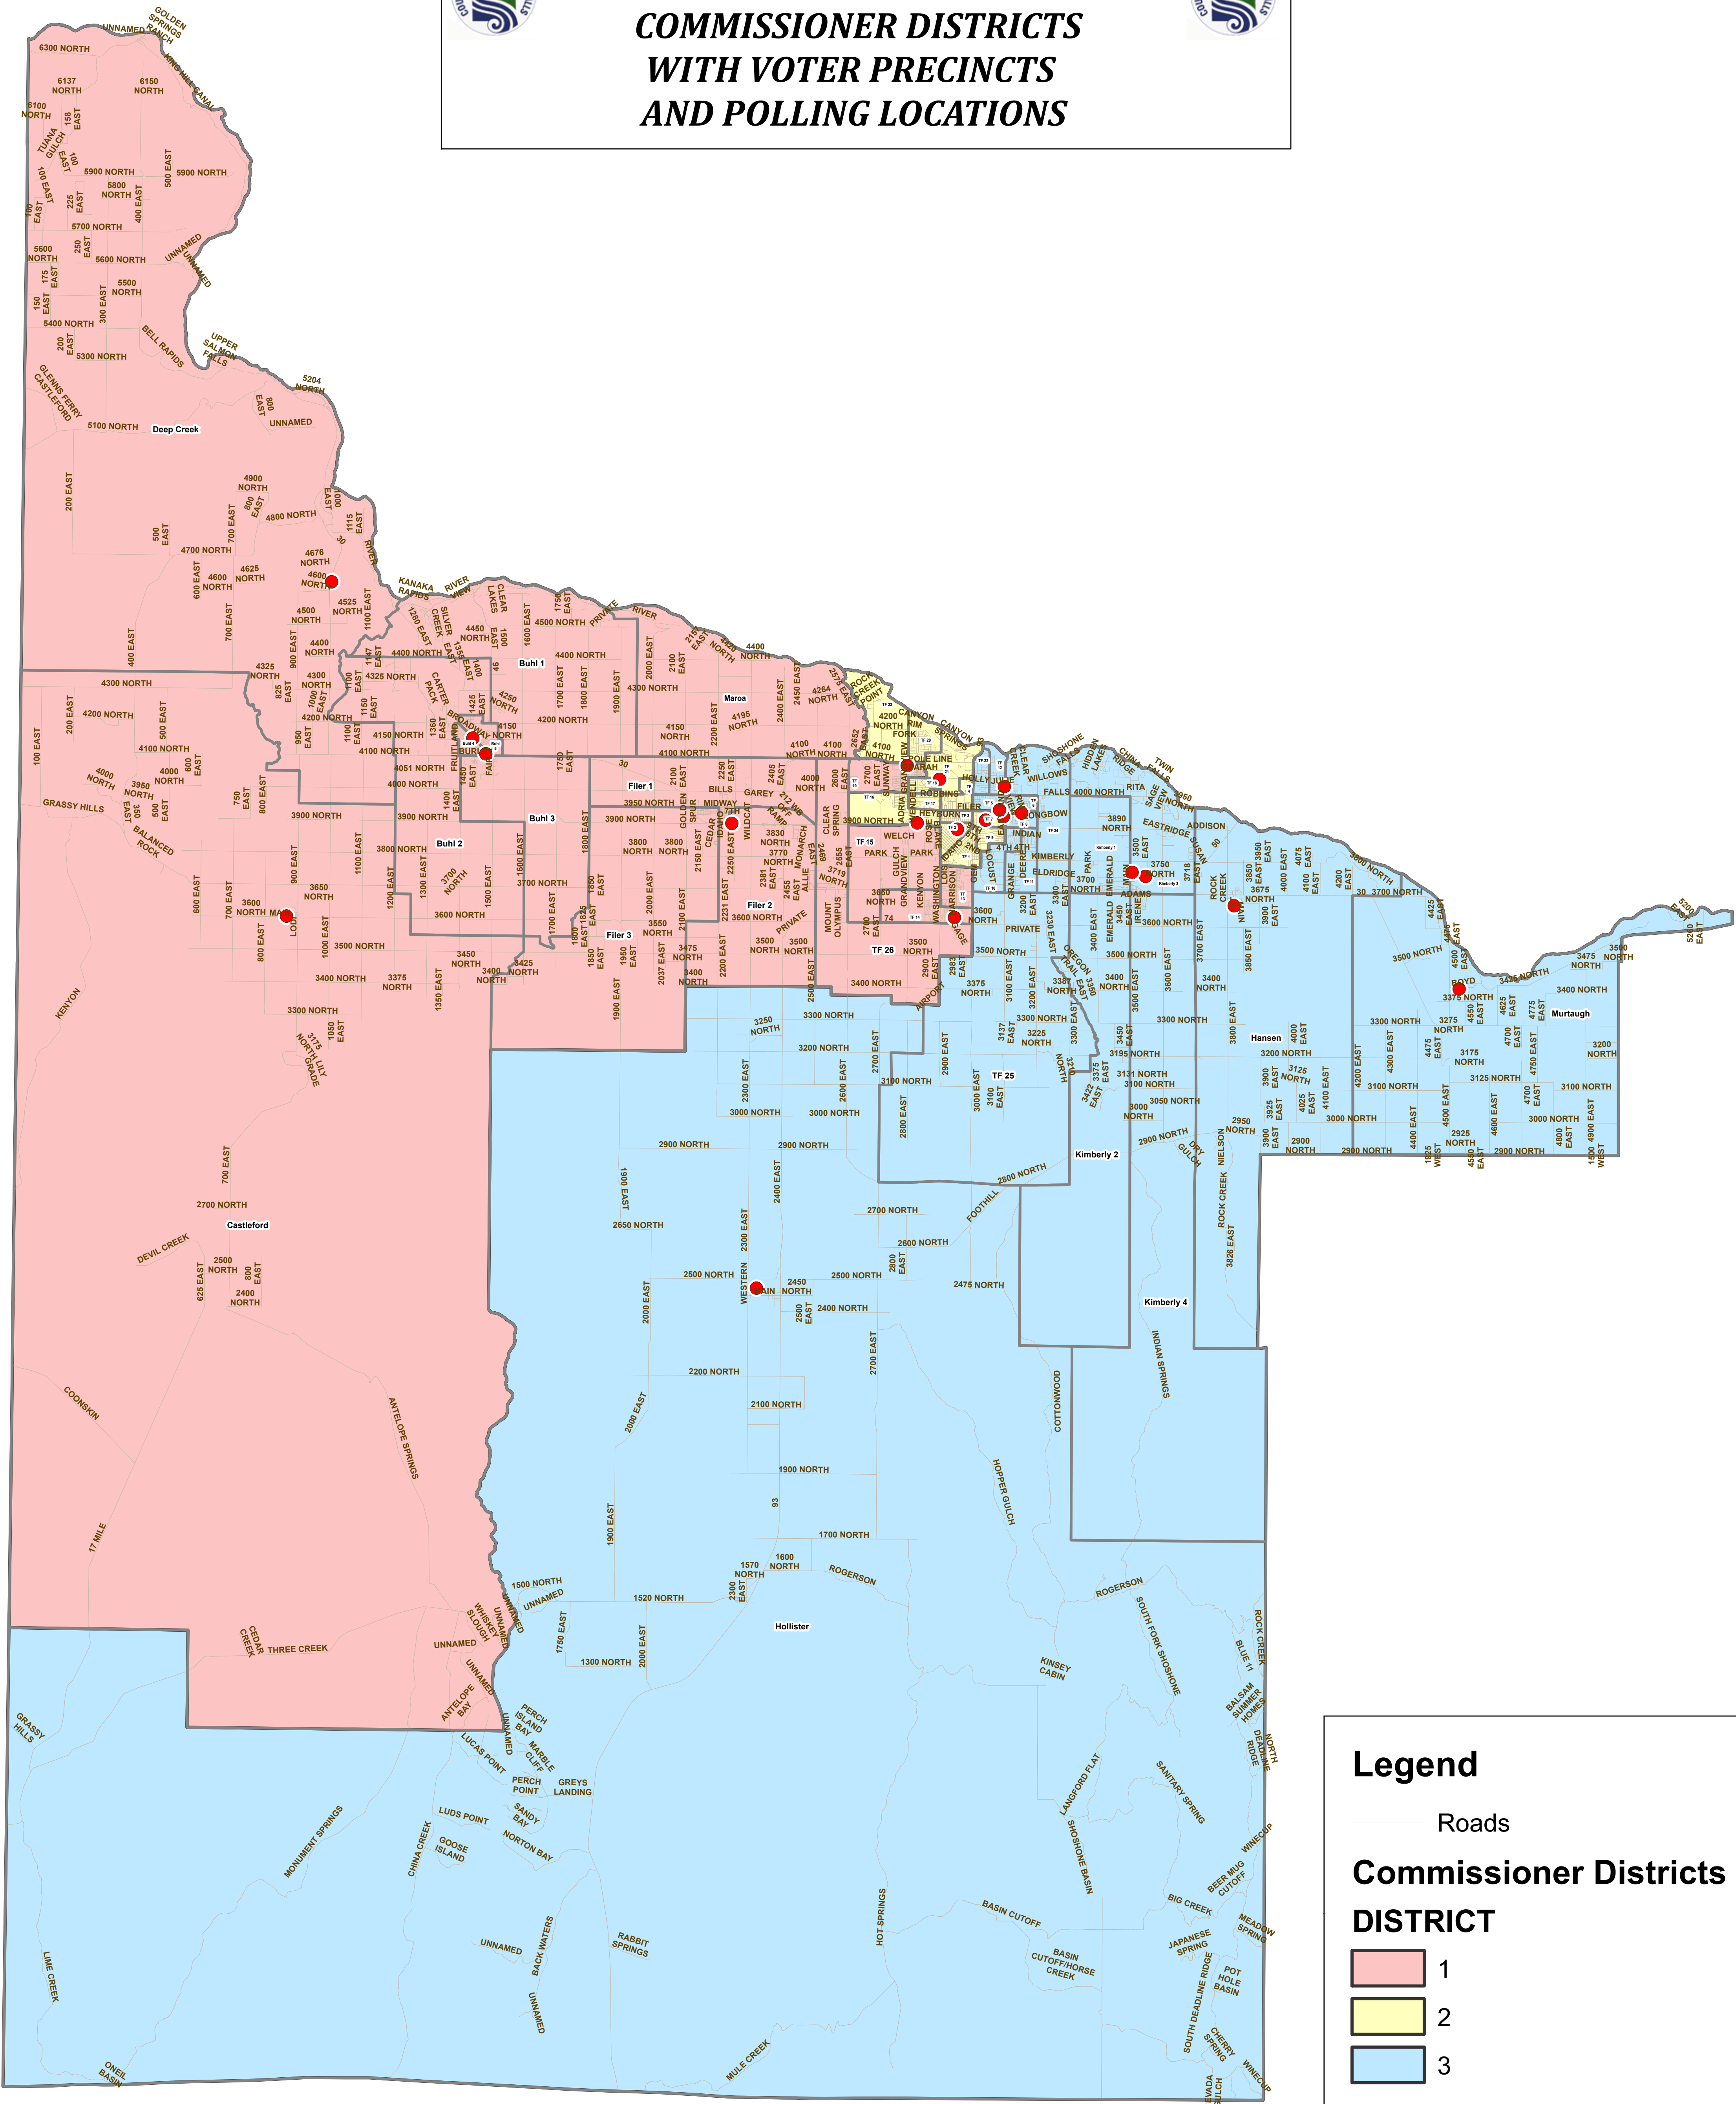

# TWIN FALLS COUNTY

## COMMISSIONER DISTRICTS WITH VOTER PRECINCTS AND POLLING LOCATIONS

**Legend**

— Roads

**Commissioner Districts**

**DISTRICT**

- 1
- 2
- 3

### POLLING PLACE ADDRESSES

- EARLY VOTE/ABSENTEE - Twin Falls County West, 630 Addison Ave. W., Twin Falls
- BUHL - 1&2 Buhl Bible Church, 1004 Burley Ave., Buhl
- BUHL - 3-5 First Christian Church, 1005 Poplar St., Buhl
- CASTLEFORD - Castleford Community Center, 475 Main St., Castleford
- DEEP CREEK - Buhl Fire Department - Station #2, 19266A Highway 30, Buhl
- FILER 1-3 - Filer First Baptist Church, 254 Highway 30, Filer
- MAROA - Filer First Baptist Church, 254 Highway 30, Filer
- HANSEN - Hansen School Community Gymnasium, 450 Walnut Ave W, Hansen
- HOLLISTER - Hollister Elementary School, 2463 Contact Ave., Hollister
- KIMBERLY 1&3 - Crossroads United Methodist Church, 131 Syringa Ave., Kimberly
- KIMBERLY 2&4 - Kimberly Church of the Nazarene, 3550 E 3750 N., Kimberly
- MURTAUGH - Murtaugh City Hall, 106 4th Street, Murtaugh

**THIS MAP IS FOR  
ELECTION PURPOSES ONLY.  
TWIN FALLS COUNTY  
IS NOT RESPONSIBLE  
FOR ANY INACCURACIES  
HEREIN CONTAINED.**  
COPYRIGHT: TF COUNTY 2024  
CREATED 04/04/2023 BF  
UPDATED 01/08/2024 BF