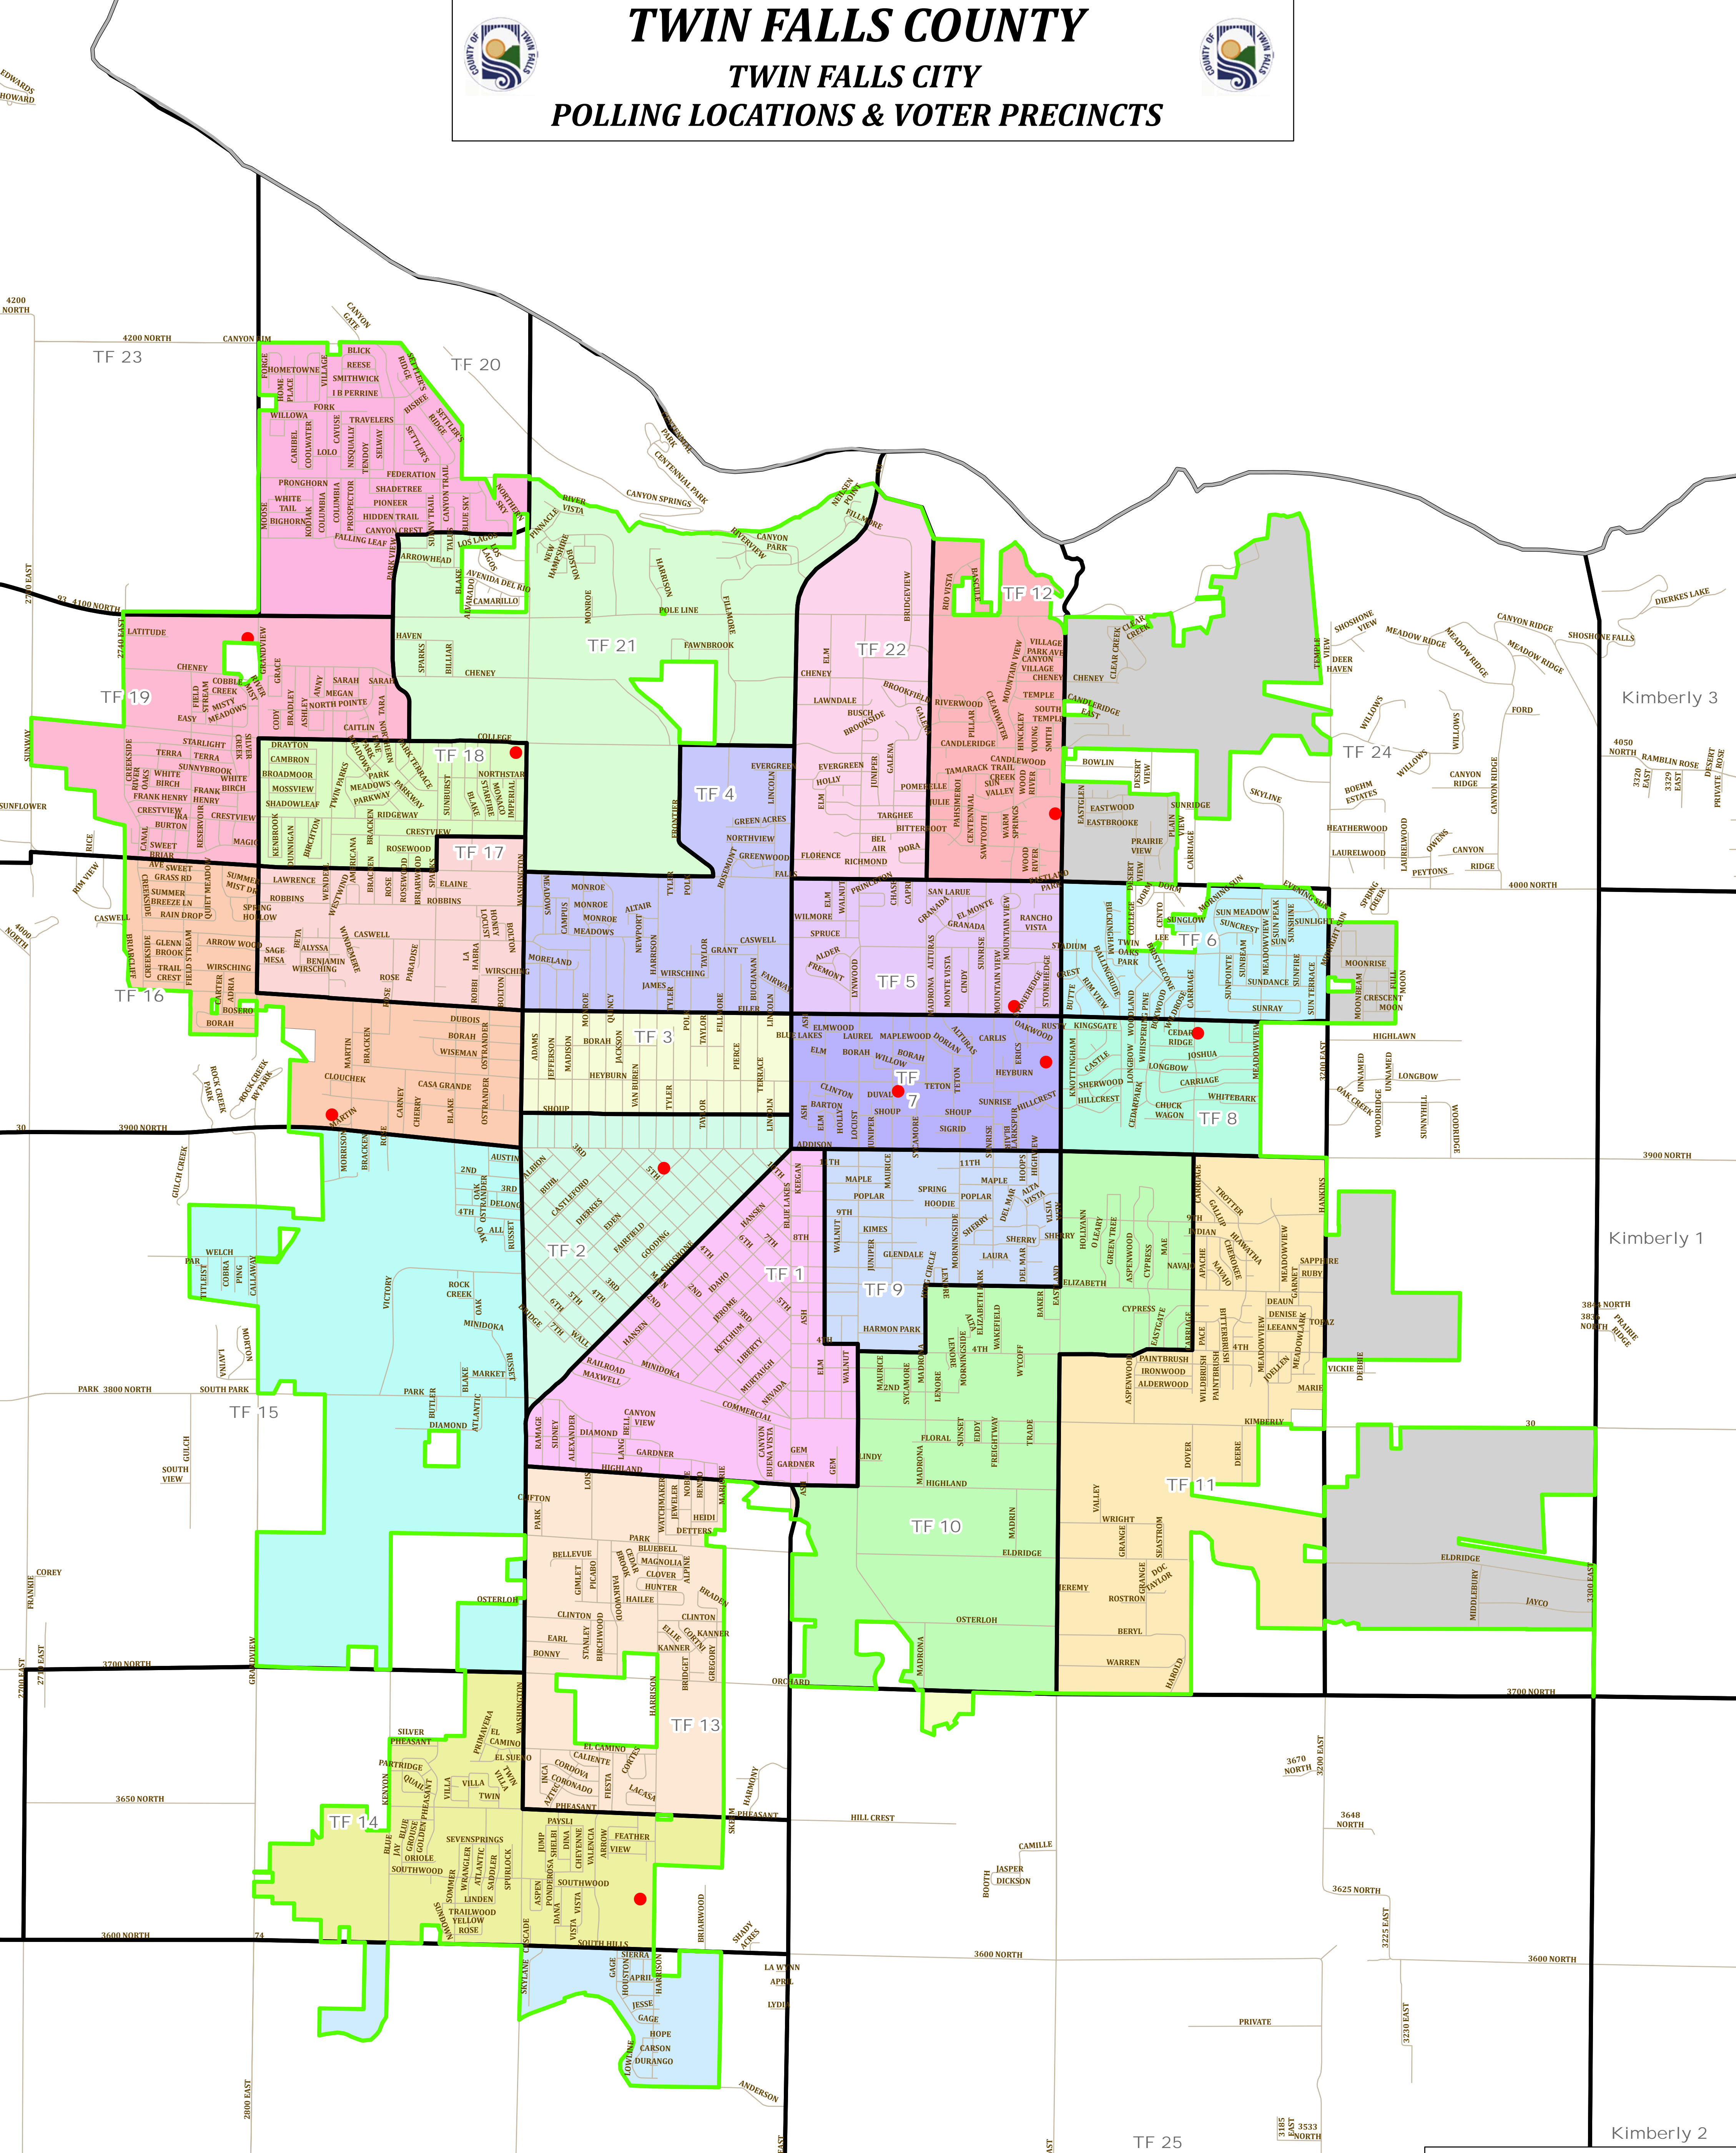

TWIN FALLS COUNTY

TWIN FALLS CITY

POLLING LOCATIONS & VOTER PRECINCTS

POLLING PLACE ADDRESSES

EARLY VOTE/ABSENTEE	630 Addison Ave W., Twin Falls
TWIN FALLS 1&2	Canyon Crossing Church, 401 6th Ave. N., Twin Falls
TWIN FALLS 3&4	Church of the Nazarene, 1231 Washington Street N., Twin Falls
TWIN FALLS 5&6	Immanuel Lutheran Church, 2055 Filer Avenue E., Twin Falls
TWIN FALLS 7&9	Valley Christian Church, 1708 Heyburn Avenue E., Twin Falls
TWIN FALLS 8&24	Our Savior Lutheran Church, 464 Carriage Lane N., Twin Falls
TWIN FALLS 10&11	Episcopal Church of the Ascension, 371 Eastland Dr. N., Twin Falls
TWIN FALLS 13&14	South Hills Middle School Gym, 1550 Harrison St. South, Twin Falls
TWIN FALLS 15&16	Twin Falls County West, 630 Addison Ave. W., Twin Falls
TWIN FALLS 17&18	Church of the Nazarene, 1231 Washington Street N., Twin Falls
TWIN FALLS 19-21&23	Twin Falls Reformed Church, 1631 Grandview Drive N., Twin Falls
TWIN FALLS 22&12	Amazing Grace Fellowship, 1061 Eastland Drive N., Twin Falls
TWIN FALLS 25&26	South Hills Middle School Gym, 1550 Harrison St. South, Twin Falls

Legend

- Polling Places
- Voting Precincts
- City Boundaries

THIS MAP IS FOR ELECTION PURPOSES ONLY.
TWIN FALLS COUNTY IS NOT RESPONSIBLE FOR ANY INACCURACIES HEREIN CONTAINED.
 COPYRIGHT: TF COUNTY 2023
 UPDATED 10/20/2023 BF