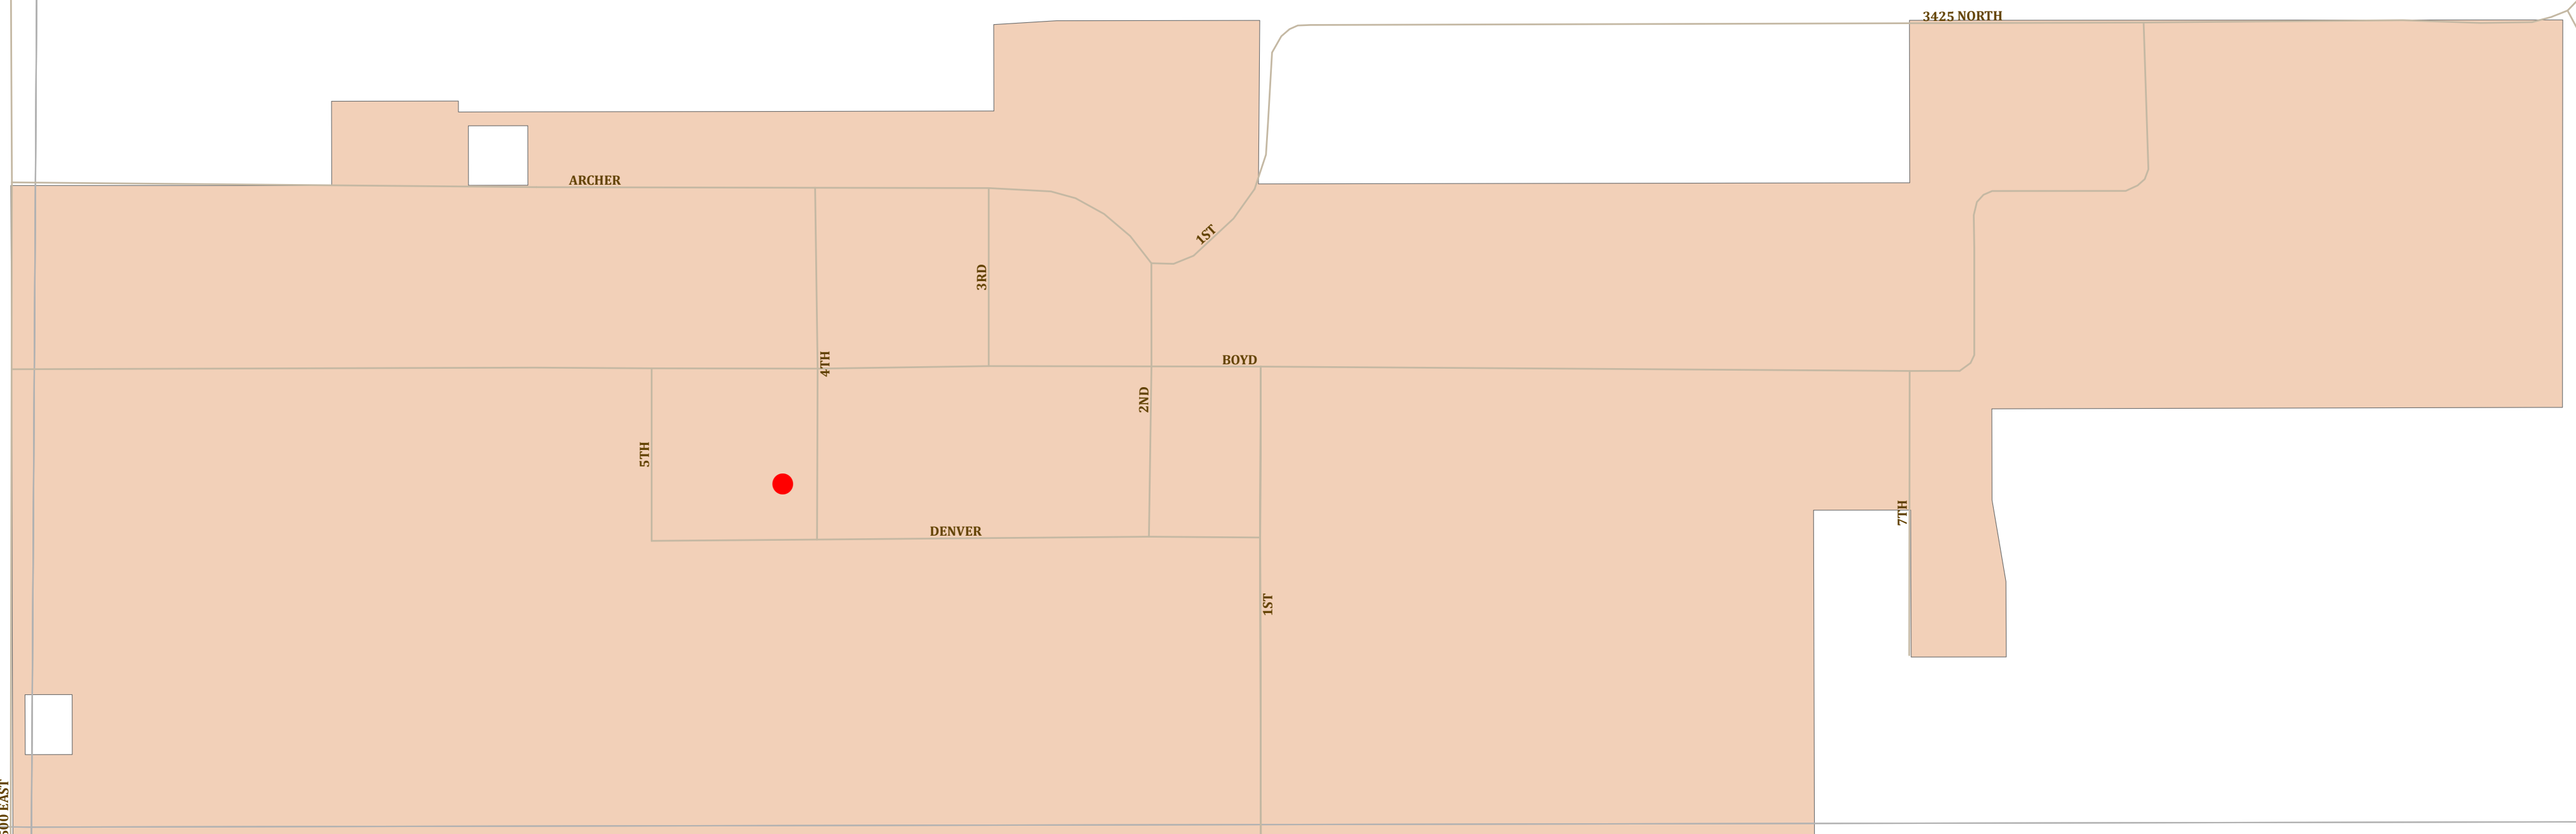

TWIN FALLS COUNTY

CITY OF MURTAUGH WITH POLLING LOCATIONS & VOTER PRECINCTS

Legend

- Polling Places
- Voting Precincts
- Murtaugh City Limits

POLLING PLACE ADDRESSES

EARLY VOTE/ABSENTEE - Twin Falls County West, 630 Addison Ave. W., Twin Falls
 BUHL - 1&2 Buhl Bible Church, 1004 Burley Ave., Buhl
 BUHL - 3-5 First Christian Church, 1005 Poplar St., Buhl
 CASTLEFORD - Castleford Community Center, 475 Main St., Castleford
 DEEP CREEK - Buhl Fire Department - Station #2, 19266A Highway 30, Buhl
 FILER 1-3 - Filer First Baptist Church, 254 Highway 30, Filer
 MAROA - Filer First Baptist Church, 254 Highway 30, Filer
 HANSEN - Hansen School Community Gymnasium, 450 Walnut Ave W, Hansen
 HOLLISTER - Hollister Elementary School, 2463 Contact Ave., Hollister
 KIMBERLY 1&3 - Crossroads United Methodist Church, 131 Syringa Ave., Kimberly
 KIMBERLY 2&4 - Kimberly Church of the Nazarene, 3550 E 3750 N., Kimberly
 MURTAUGH - Murtaugh City Hall, 106 4th Street, Murtaugh

**THIS MAP IS FOR
ELECTION PURPOSES ONLY.
TWIN FALLS COUNTY
IS NOT RESPONSIBLE
FOR ANY INACCURACIES
HEREIN CONTAINED.**

COPYRIGHT: TF COUNTY 2023
CREATED 03/27/2017 BF
UPDATED 10/27/2023 BF