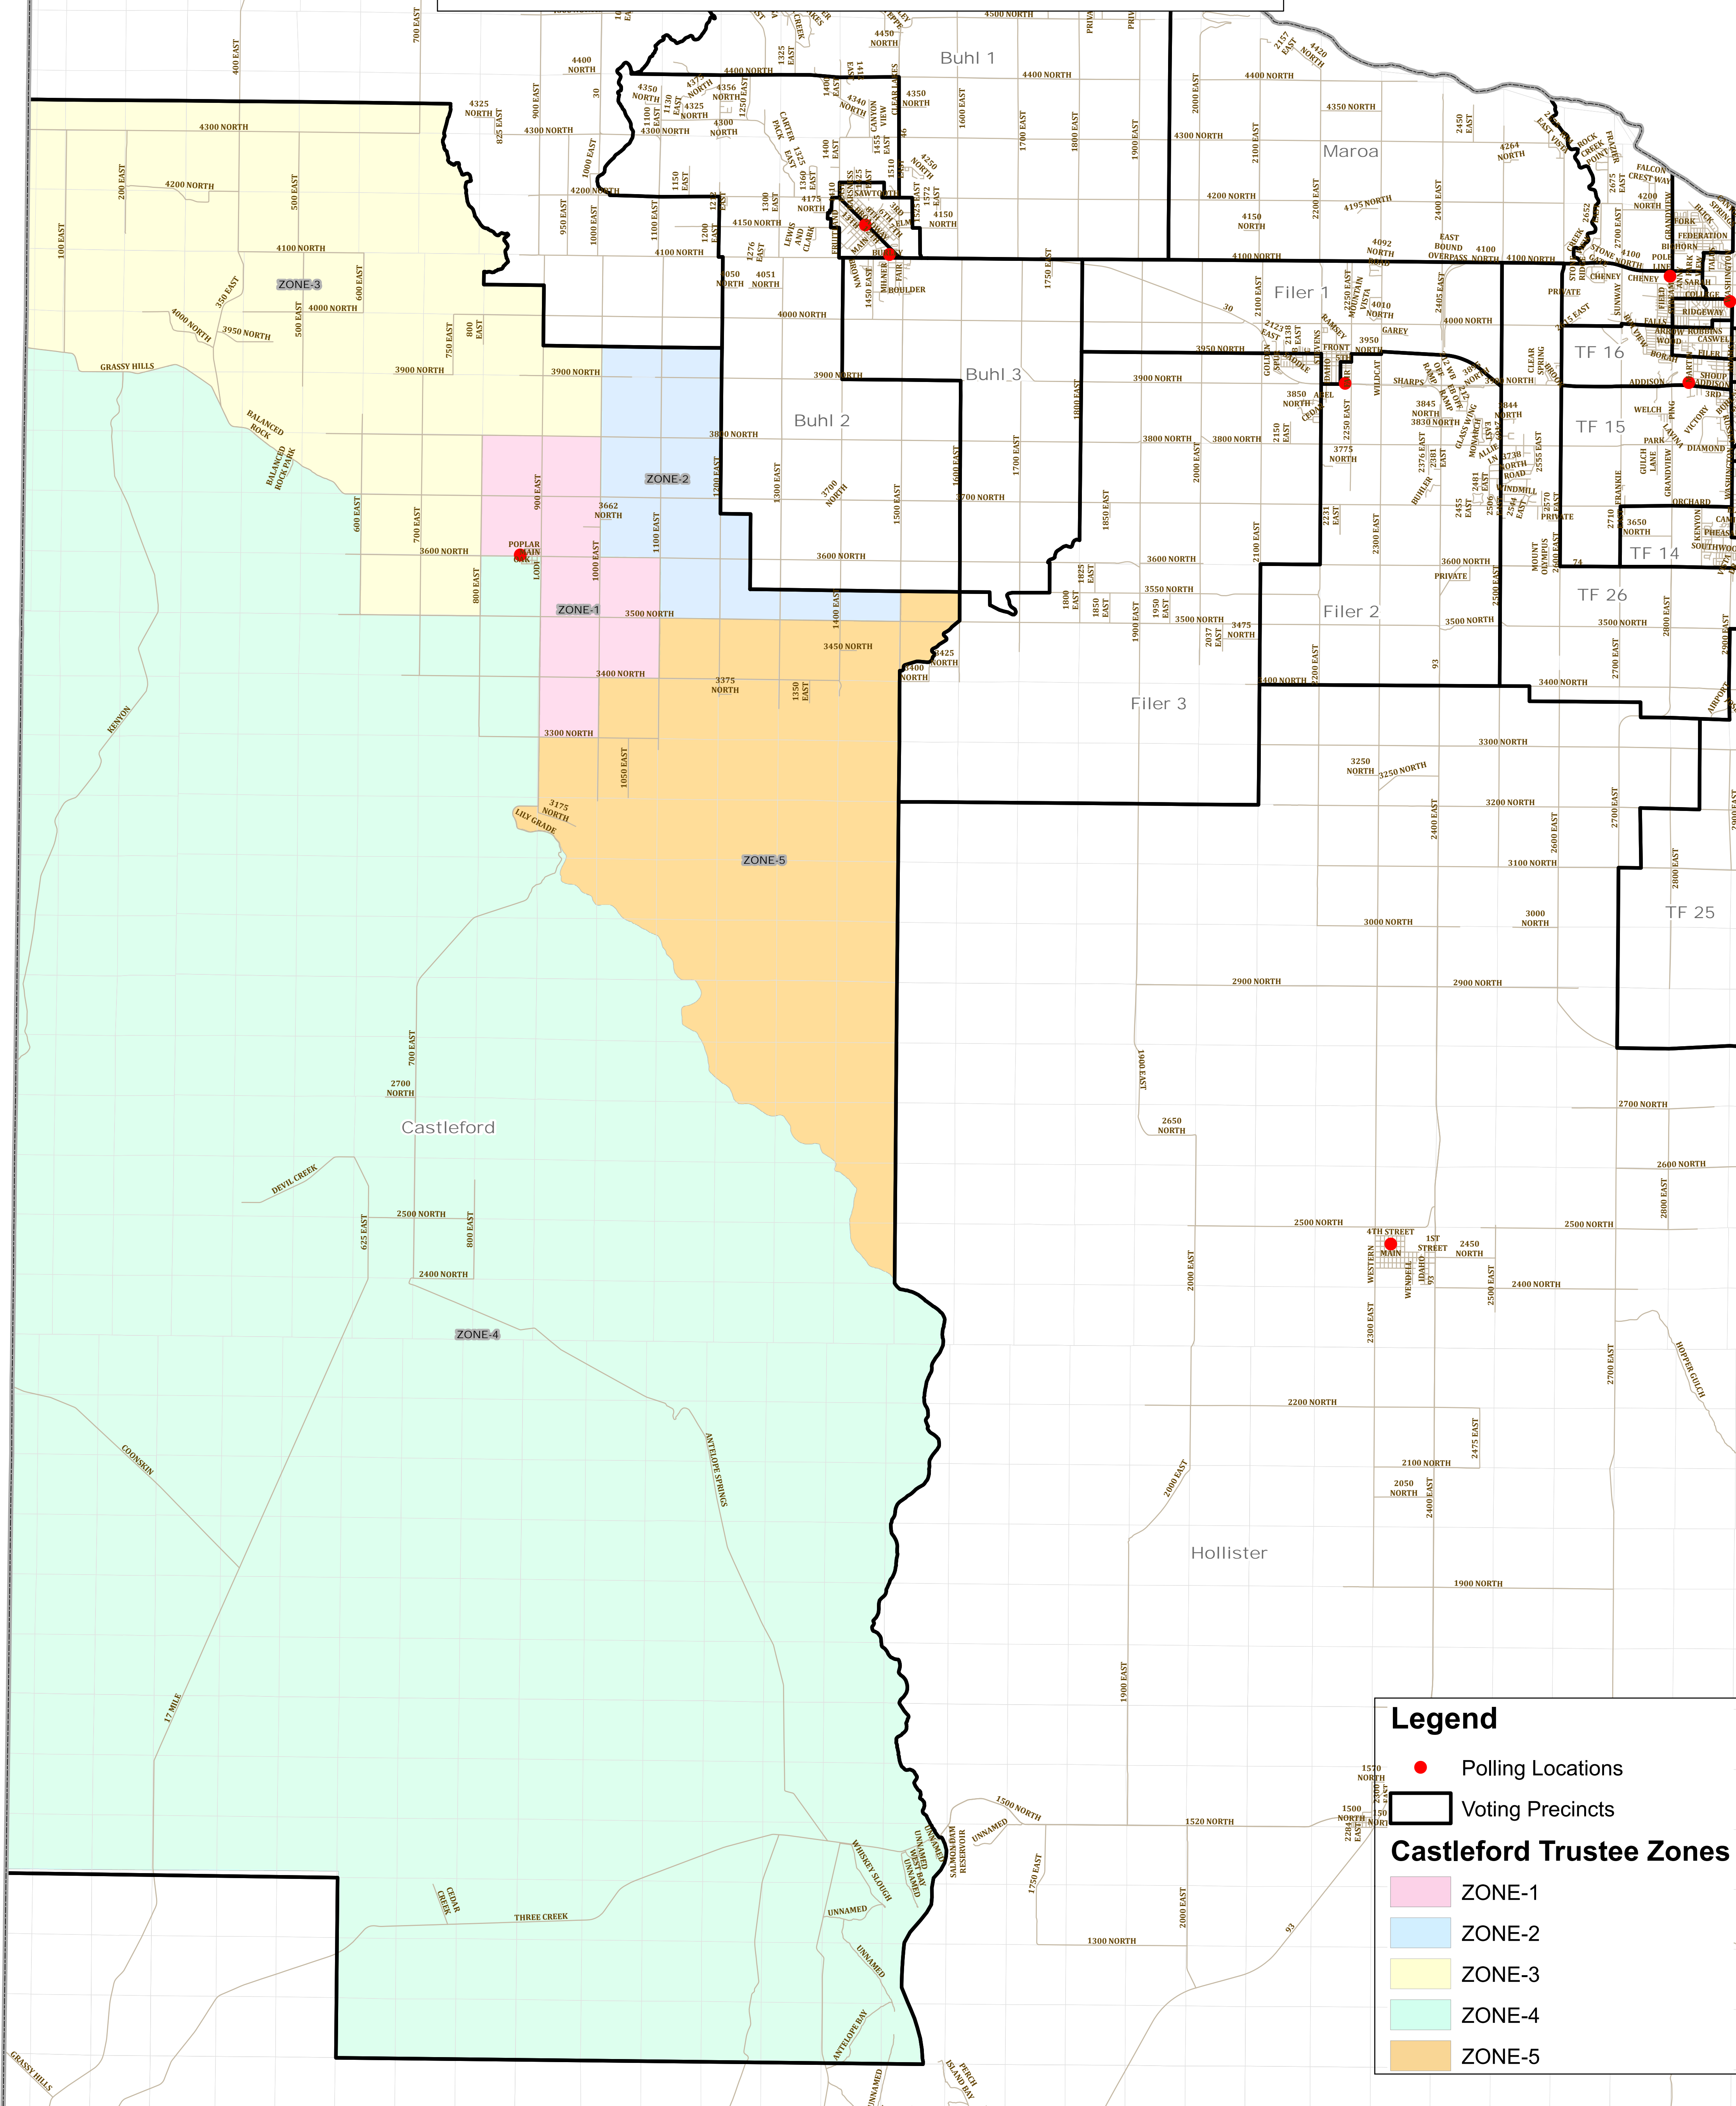

TWIN FALLS COUNTY

CASTLEFORD SCHOOL DISTRICT WITH TRUSTEE ZONES, POLLING LOCATIONS, & VOTER PRECINCTS

Legend

- Polling Locations
- Voting Precincts

Castleford Trustee Zones

- ZONE-1
- ZONE-2
- ZONE-3
- ZONE-4
- ZONE-5

POLLING PLACE ADDRESSES

EARLY VOTE/ABSENTEE - Twin Falls County West, 630 Addison Ave. W., Twin Falls
 BUHL - 1&2 Buhl Bible Church, 1004 Burley Ave., Buhl
 BUHL - 3-5 First Christian Church, 1005 Poplar St., Buhl
 CASTLEFORD - Castleford Community Center, 475 Main St., Castleford
 DEEP CREEK - Buhl Fire Department - Station #2, 19266A Highway 30, Buhl
 FILER 1-3 - Filer First Baptist Church, 254 Highway 30, Filer
 MAROA - Filer First Baptist Church, 254 Highway 30, Filer
 HANSEN - Hansen School Community Gymnasium, 450 Walnut Ave W, Hansen
 HOLLISTER - Hollister Elementary School, 2463 Contact Ave., Hollister
 KIMBERLY 1&3 - Crossroads United Methodist Church, 131 Syringa Ave., Kimberly
 KIMBERLY 2&4 - Kimberly Church of the Nazarene, 3550 E 3750 N., Kimberly
 MURTAUGH - Murtaugh City Hall, 106 4th Street, Murtaugh

THIS MAP IS FOR ELECTION PURPOSES ONLY. TWIN FALLS COUNTY IS NOT RESPONSIBLE FOR ANY INACCURACIES HEREIN CONTAINED.