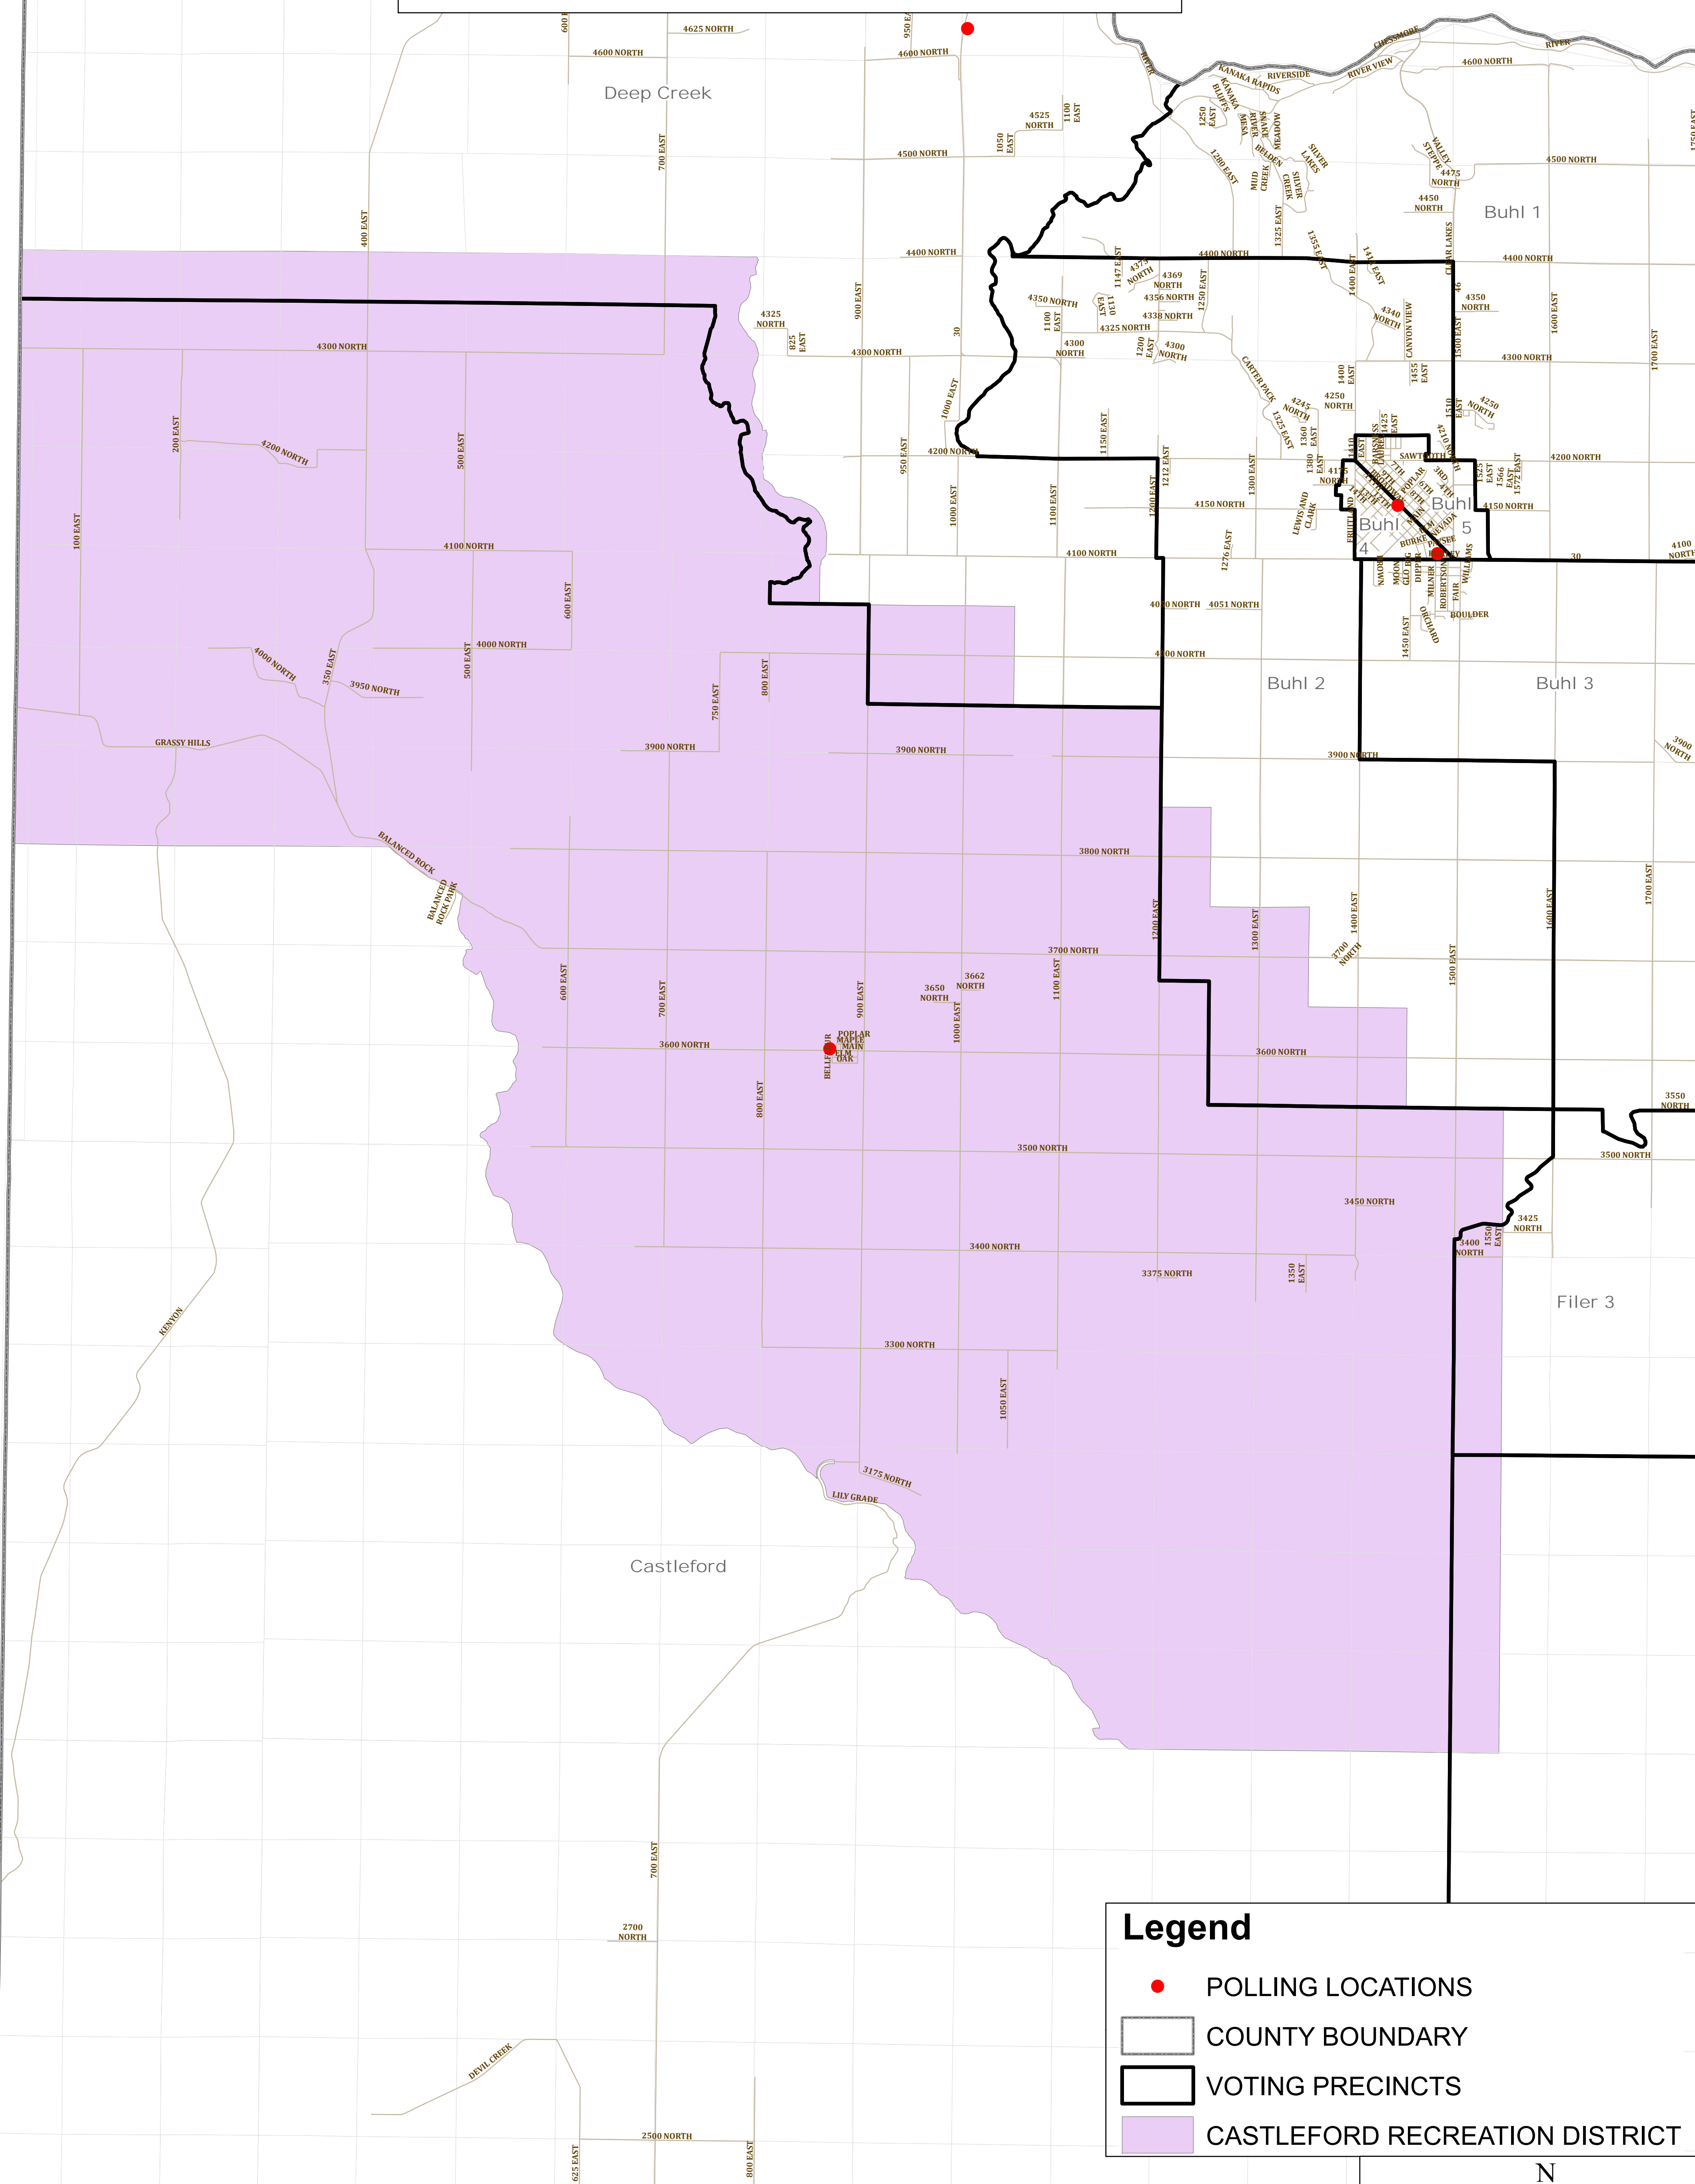

# TWIN FALLS COUNTY

## CASTLEFORD RECREATION DISTRICT WITH POLLING LOCATIONS & VOTER PRECINCTS

**Legend**

- POLLING LOCATIONS
- COUNTY BOUNDARY
- VOTING PRECINCTS
- CASTLEFORD RECREATION DISTRICT

**POLLING PLACE ADDRESSES**

EARLY VOTE/ABSENTEE - Twin Falls County West, 630 Addison Ave. W., Twin Falls  
 BUHL - 1&2 Buhl Bible Church, 1004 Burley Ave., Buhl  
 BUHL - 3-5 First Christian Church, 1005 Poplar St., Buhl  
 CASTLEFORD - Castleford Community Center, 475 Main St., Castleford  
 DEEP CREEK - Buhl Fire Department - Station #2, 19266A Highway 30, Buhl  
 FILER 1-3 - Filer First Baptist Church, 254 Highway 30, Filer  
 MAROA - Filer First Baptist Church, 254 Highway 30, Filer  
 HANSEN - Hansen School Community Gymnasium, 450 Walnut Ave W, Hansen  
 HOLLISTER - Hollister Elementary School, 2463 Contact Ave., Hollister  
 KIMBERLY 1&3 - Crossroads United Methodist Church, 131 Syringa Ave., Kimberly  
 KIMBERLY 2&4 - Kimberly Church of the Nazarene, 3550 E 3750 N., Kimberly  
 MURTAUGH - Murtaugh City Hall, 106 4th Street, Murtaugh

**THIS MAP IS FOR ELECTION PURPOSES ONLY. TWIN FALLS COUNTY IS NOT RESPONSIBLE FOR ANY INACCURACIES HEREIN CONTAINED.**

COPYRIGHT: TF COUNTY 2023  
 CREATED 10/15/2019 SR  
 UPDATED 10/26/2023 BF