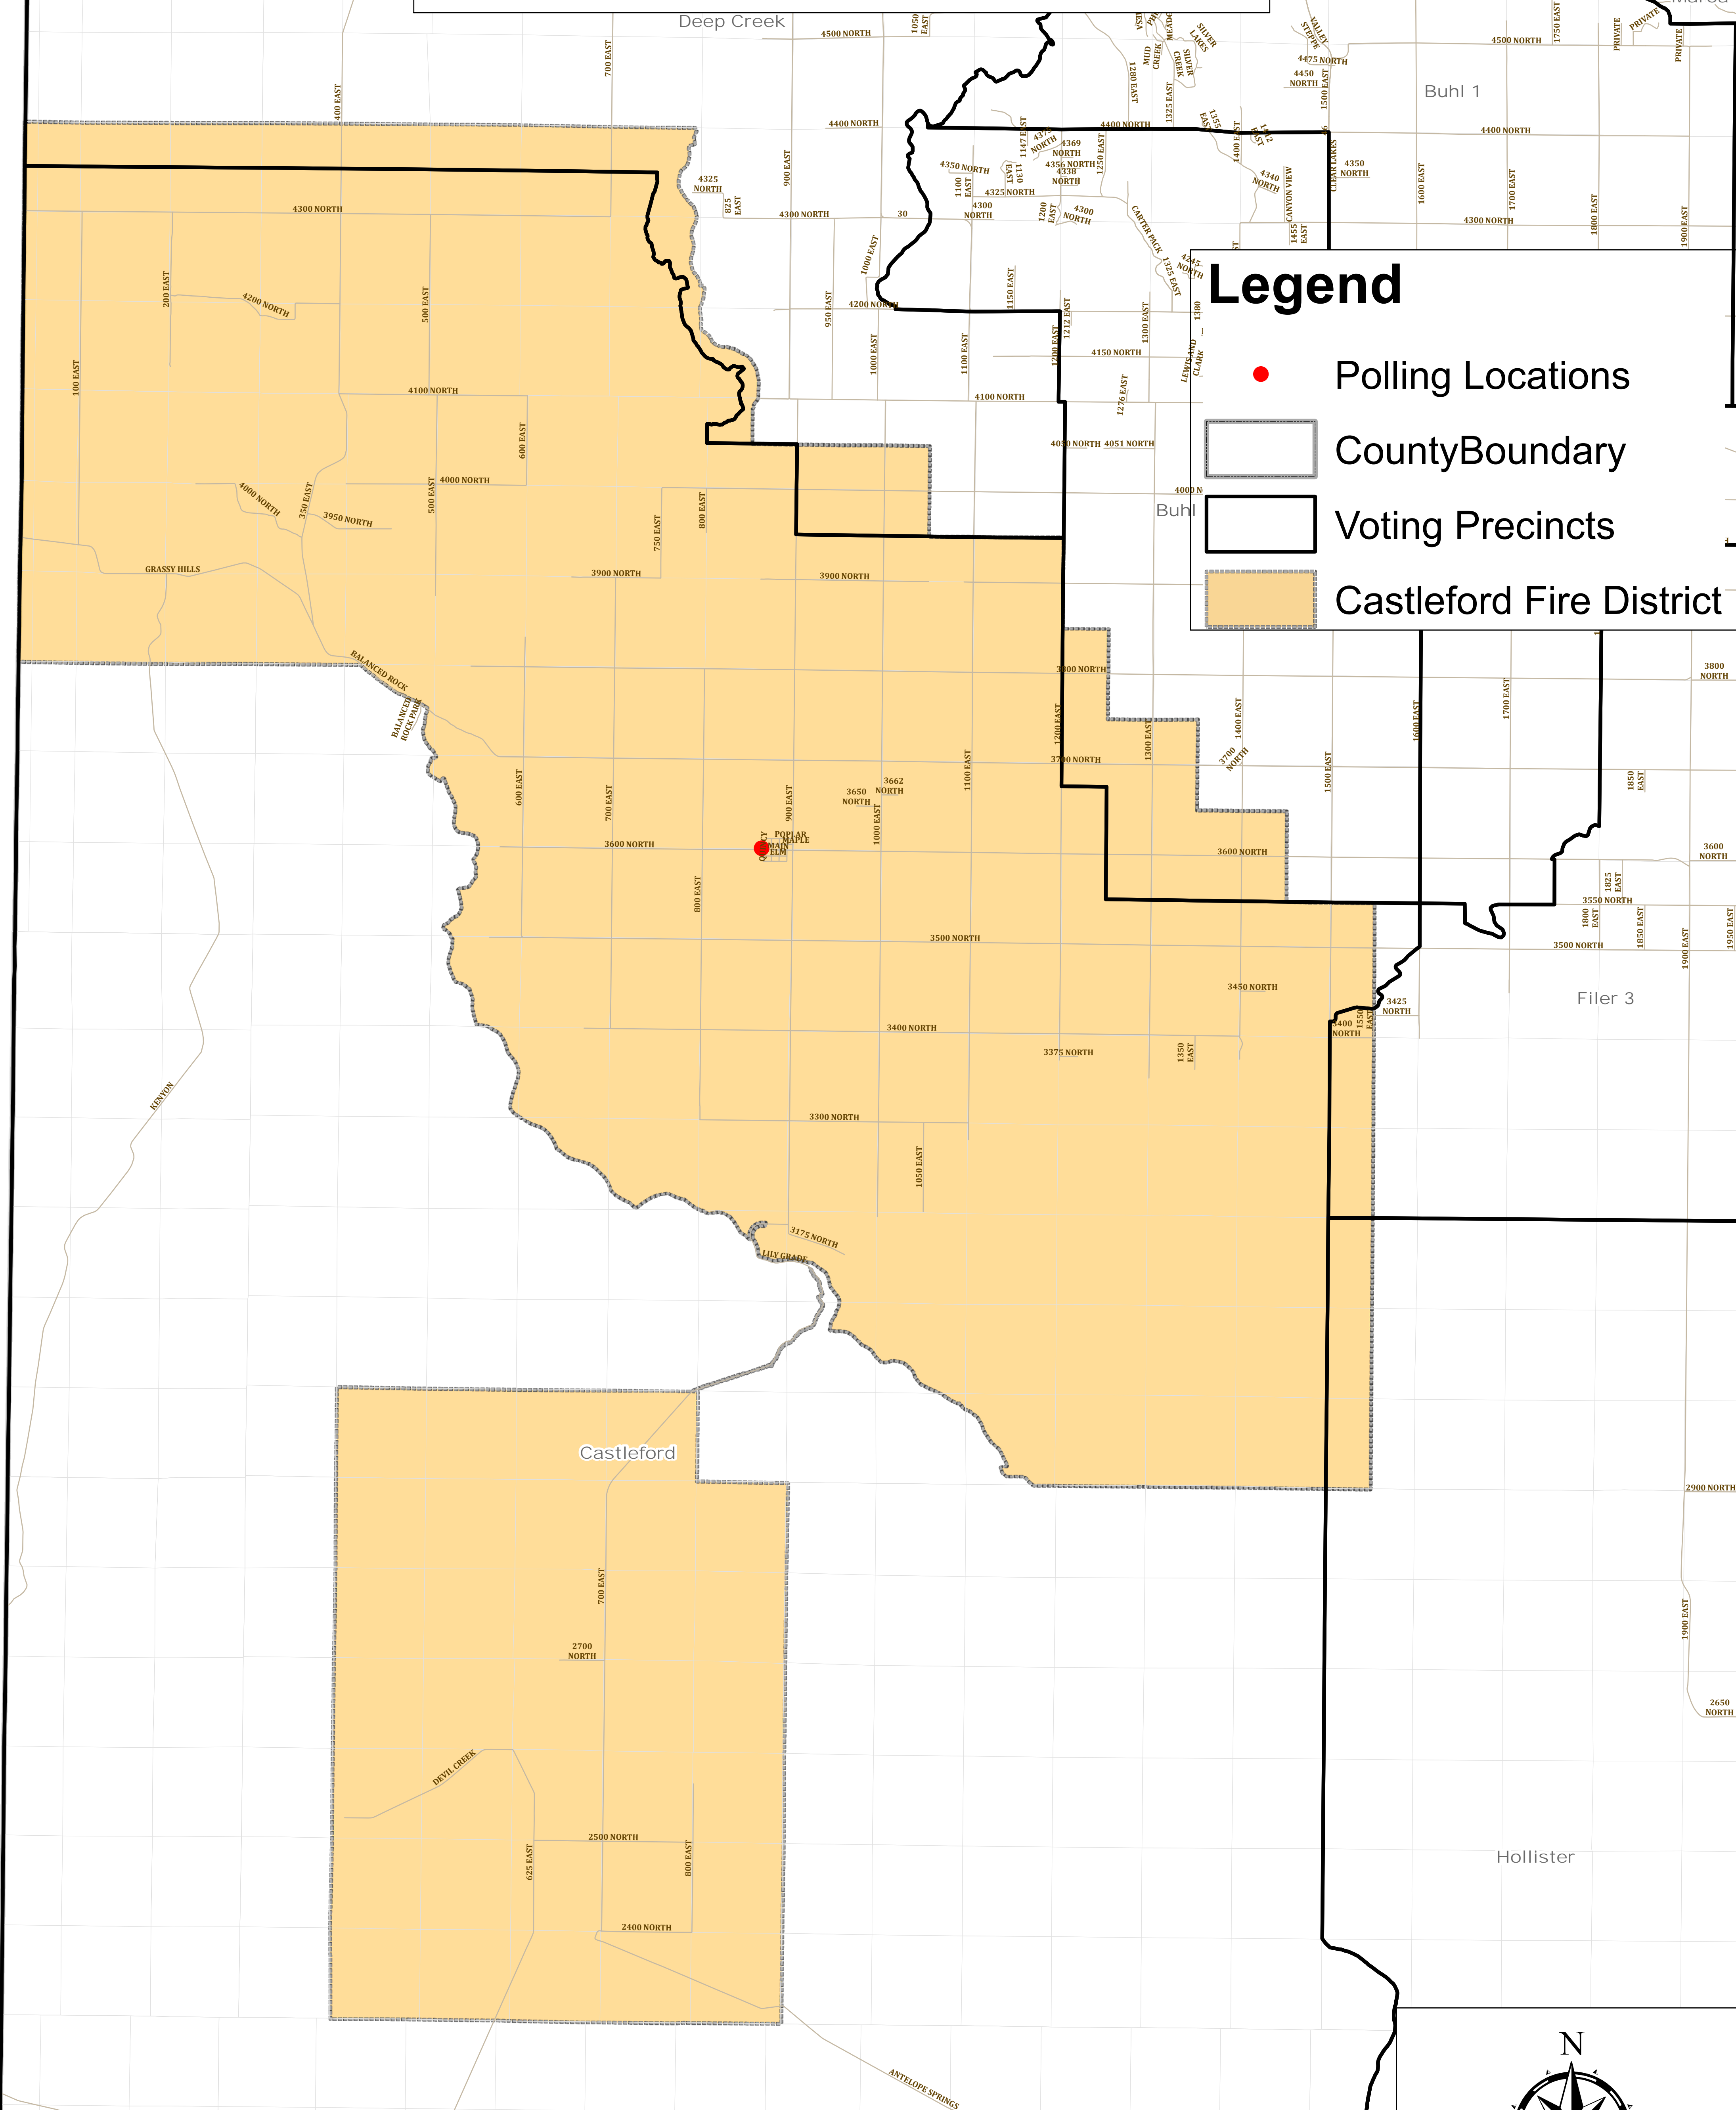

# TWIN FALLS COUNTY

## CASTLEFORD FIRE DISTRICT WITH POLLING LOCATIONS & VOTER PRECINCTS

### Legend

- Polling Locations
- County Boundary
- Voting Precincts
- Castleford Fire District

**THIS MAP IS FOR  
ELECTION PURPOSES ONLY.  
TWIN FALLS COUNTY  
IS NOT RESPONSIBLE  
FOR ANY INACCURACIES  
HEREIN CONTAINED.**

COPYRIGHT: TF COUNTY 2023  
 CREATED 10/10/2019 SR  
 UPDATED 10/26/2023 BF