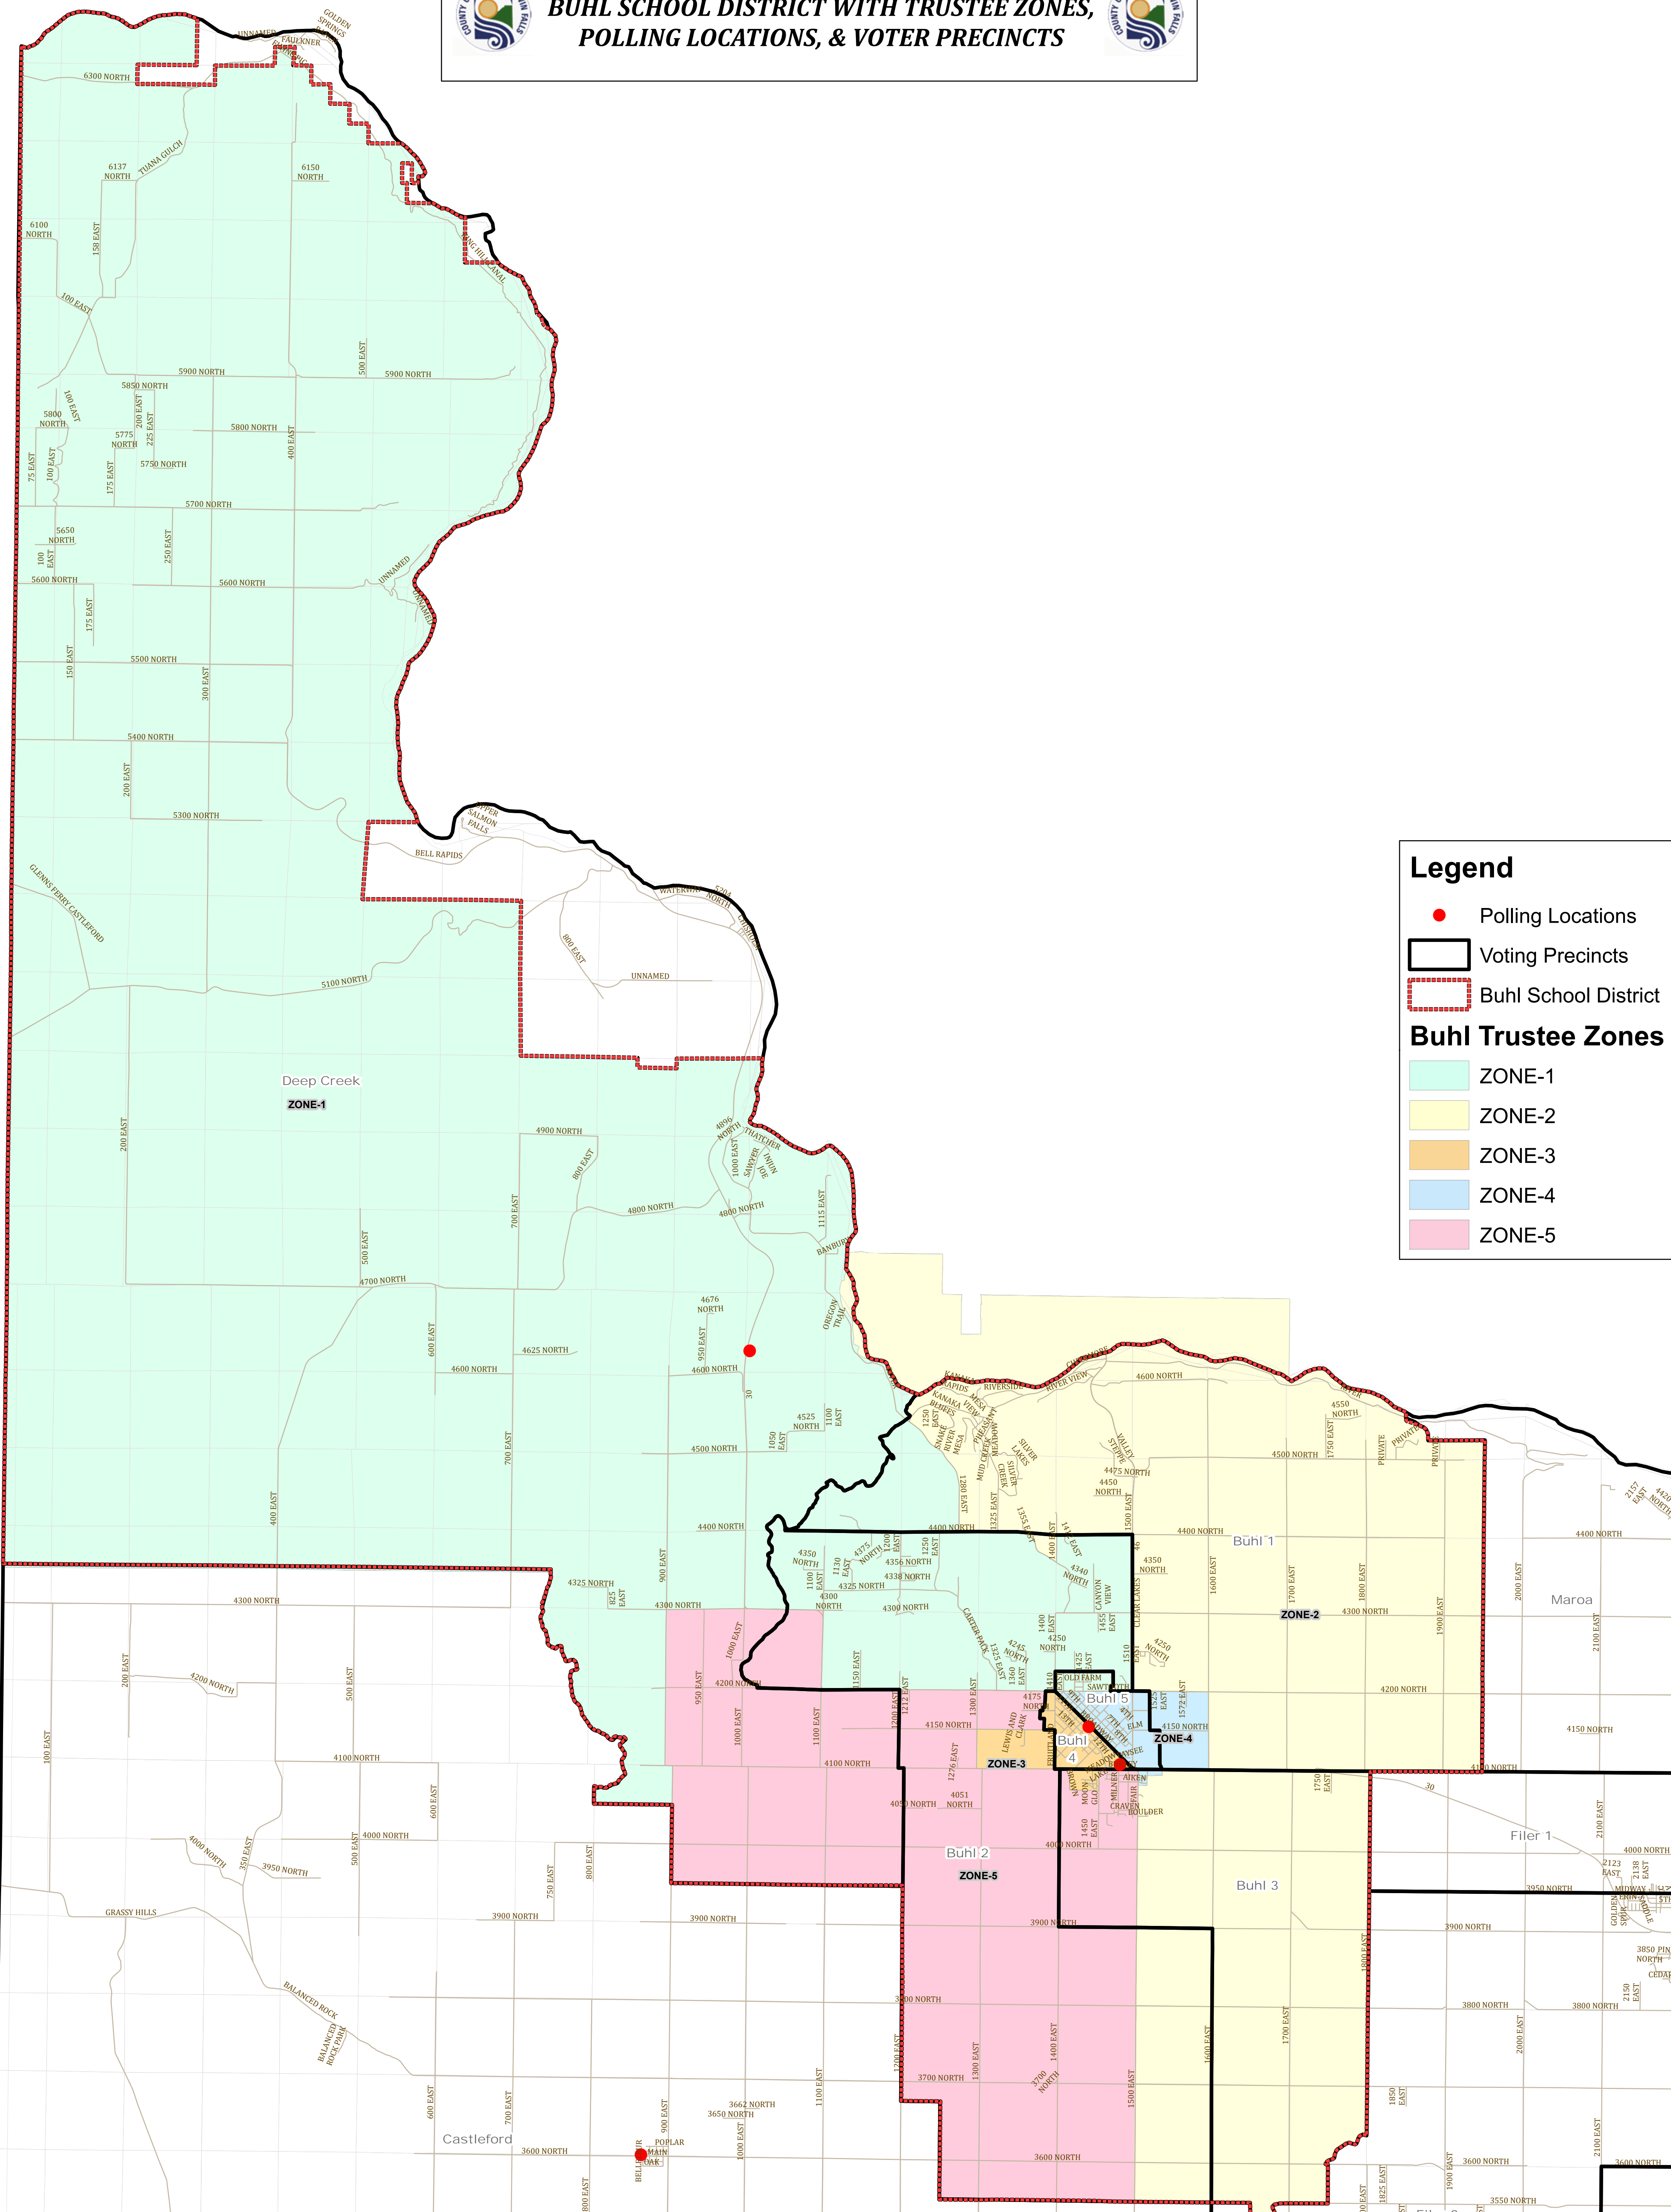

TWIN FALLS COUNTY

BUHL SCHOOL DISTRICT WITH TRUSTEE ZONES, POLLING LOCATIONS, & VOTER PRECINCTS

Legend

- Polling Locations
- Voting Precincts
- Buhl School District

Buhl Trustee Zones

- ZONE-1
- ZONE-2
- ZONE-3
- ZONE-4
- ZONE-5

POLLING PLACE ADDRESSES

EARLY VOTE/ABSENTEE - Twin Falls County West, 630 Addison Ave. W., Twin Falls
 BUHL - 1&2 Buhl Bible Church, 1004 Burley Ave., Buhl
 BUHL - 3-5 First Christian Church, 1005 Poplar St., Buhl
 CASTLEFORD - Castleford Community Center, 475 Main St., Castleford
 DEEP CREEK - Buhl Fire Department - Station #2, 19266A Highway 30, Buhl
 FILER 1-3 - Filer First Baptist Church, 254 Highway 30, Filer
 MAROA - Filer First Baptist Church, 254 Highway 30, Filer
 HANSEN - Hansen School Community Gymnasium, 450 Walnut Ave W, Hansen
 HOLLISTER - Hollister Elementary School, 2463 Contact Ave., Hollister
 KIMBERLY 1&3 - Crossroads United Methodist Church, 131 Syringa Ave., Kimberly
 KIMBERLY 2&4 - Kimberly Church of the Nazarene, 3550 E 3750 N., Kimberly
 MURTAUGH - Murtaugh City Hall, 106 4th Street, Murtaugh

THIS MAP IS FOR ELECTION PURPOSES ONLY. TWIN FALLS COUNTY IS NOT RESPONSIBLE FOR ANY INACCURACIES HEREIN CONTAINED.

COPYRIGHT: TF COUNTY 2023
 UPDATED 04/25/2017 BF
 UPDATED 10/23/2023 BF