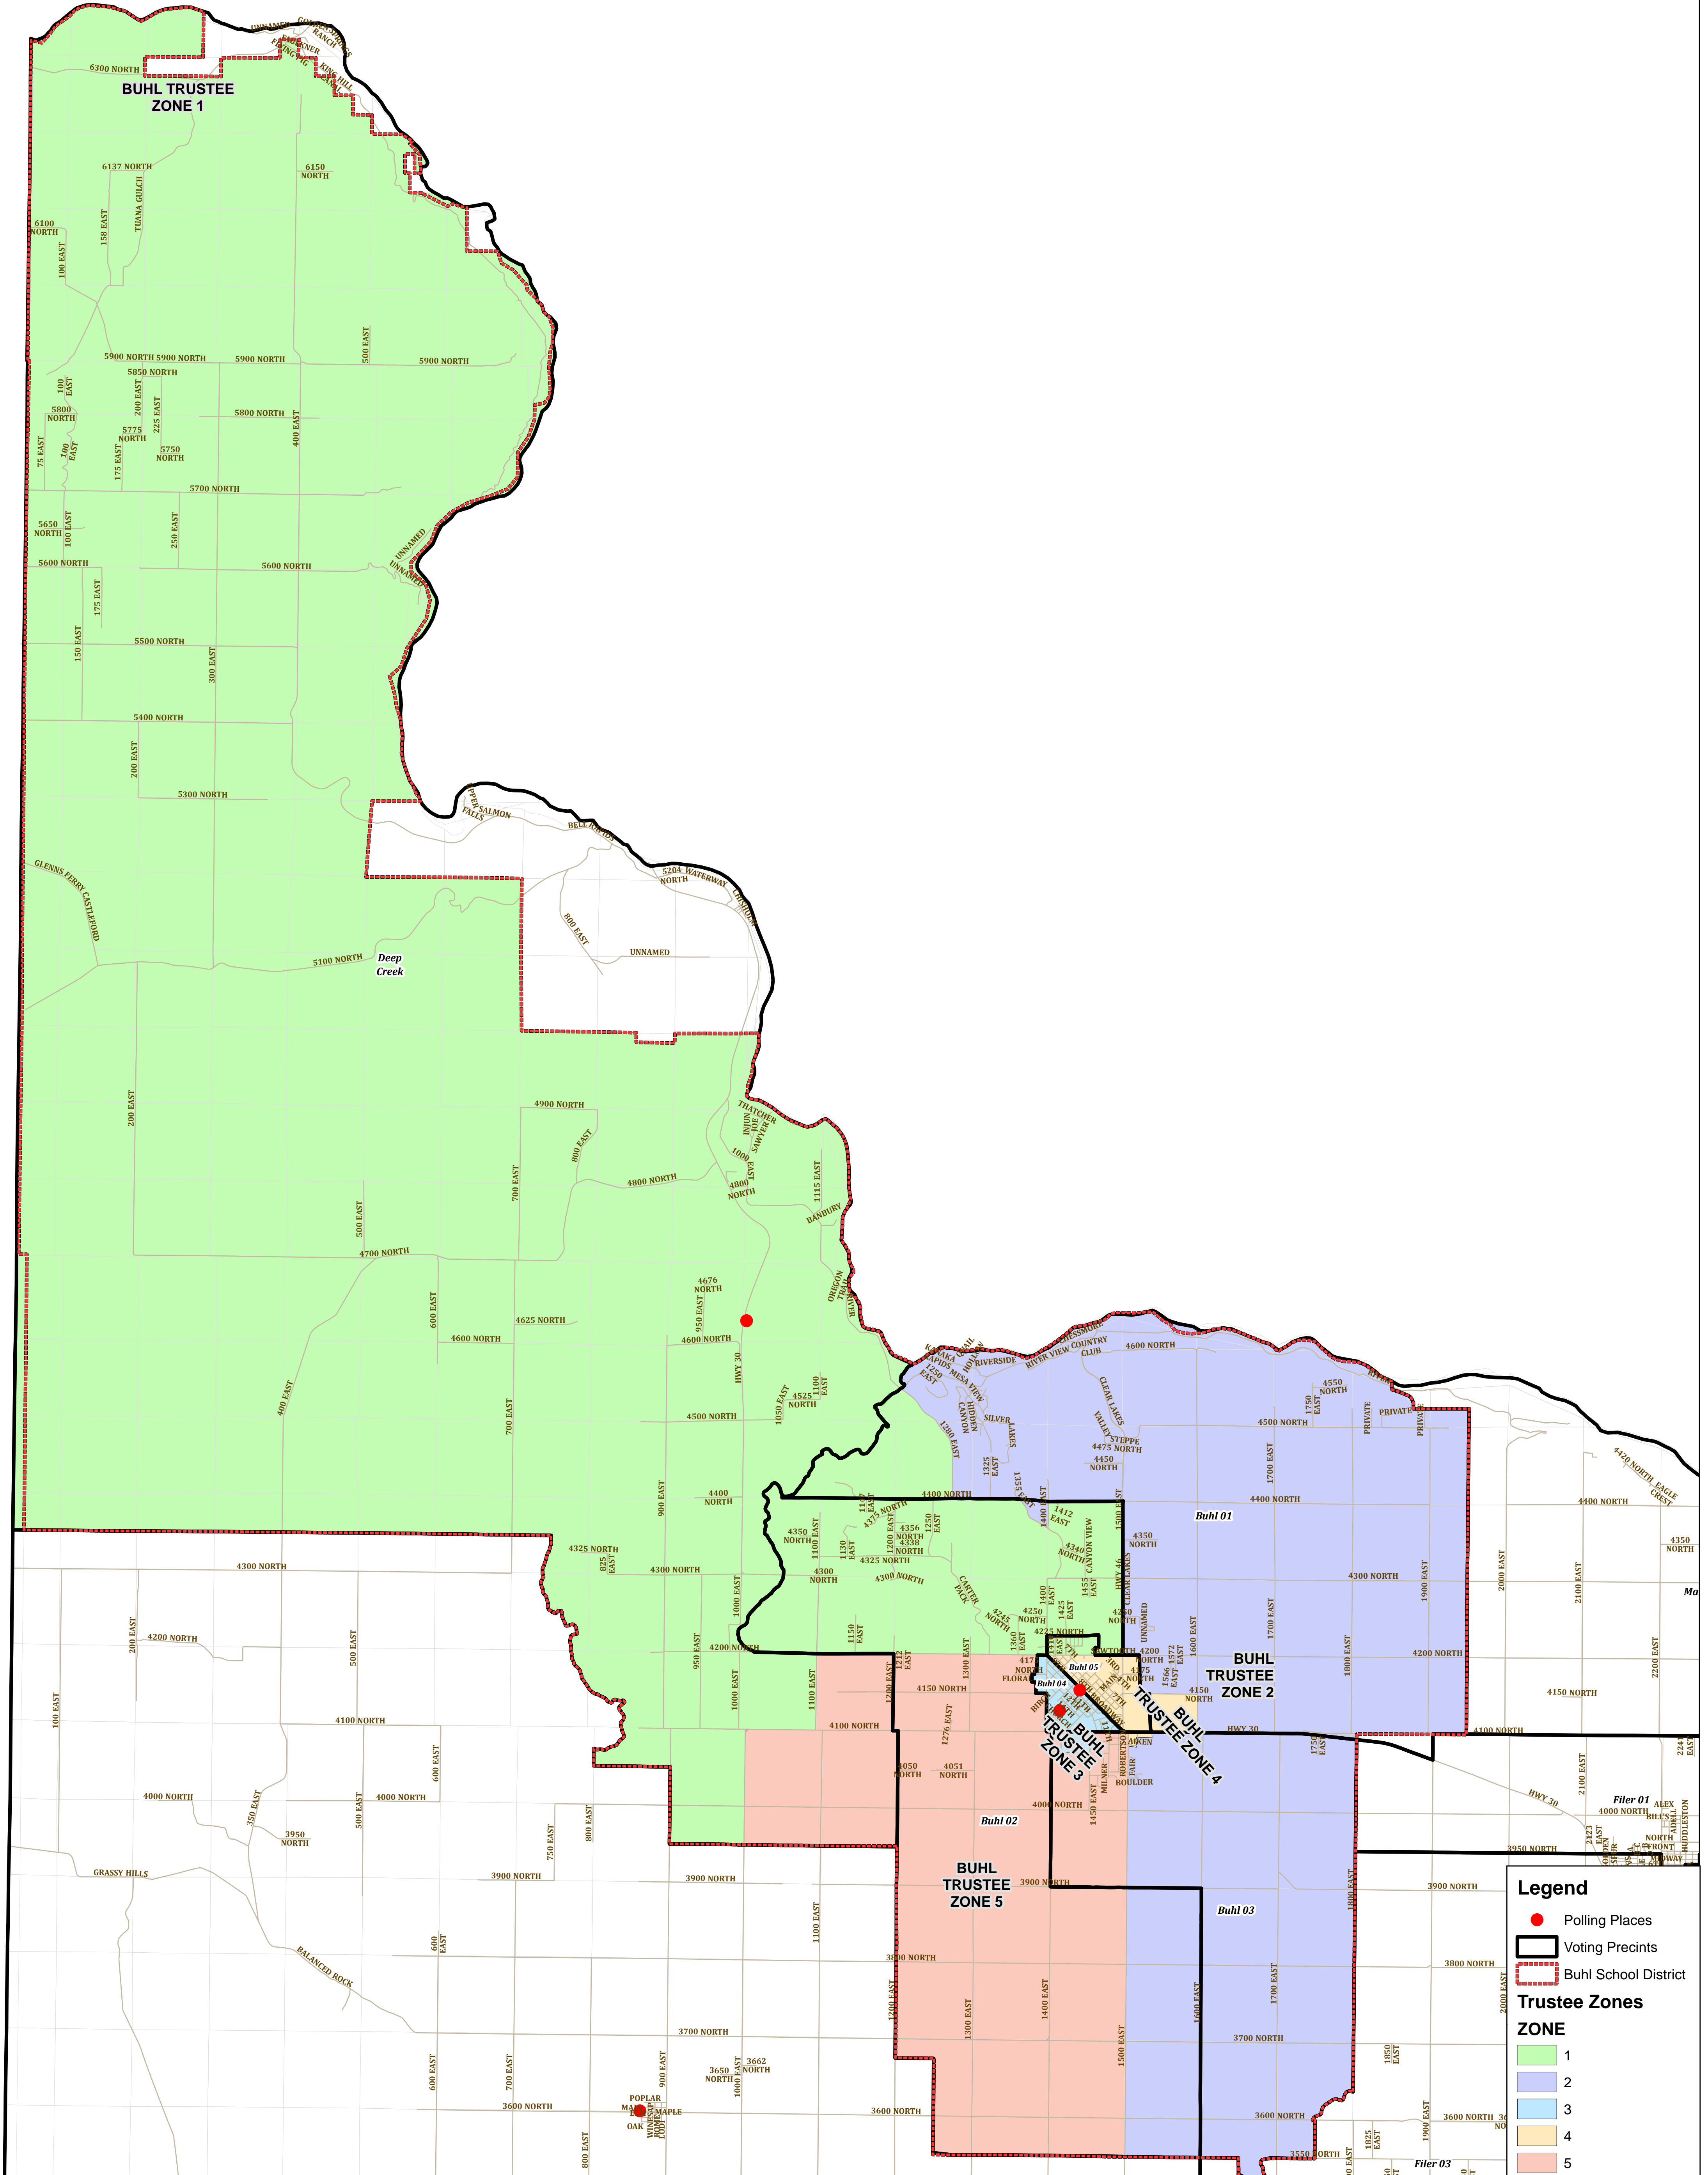

# TWIN FALLS COUNTY

## BUHL SCHOOL DISTRICT WITH TRUSTEE ZONES, POLLING LOCATIONS, & VOTER PRECINCTS

### POLLING PLACE ADDRESSES

EARLY VOTE/ABSENTEE - Twin Falls County West, 630 Addison Ave. W., Twin Falls  
 BUHL - 1&2 Church of Immaculate Conception, 1701 Poplar St., Buhl  
 BUHL - 3-5 First Christian Church, 1005 Poplar St., Buhl  
 CASTLEFORD - Castleford Community Center, 475 Main St., Castleford  
 DEEP CREEK - Buhl Fire Department - Station #2, 19266A Highway 30, Buhl  
 FILER 1-3 - Filer First Baptist Church, 254 Highway 30, Filer  
 MAROA - Filer First Baptist Church, 254 Highway 30, Filer  
 HANSEN - Hansen Assembly of God, 319 2nd Street East, Hansen  
 HOLLISTER - Church of Jesus Christ of Latter-Day Saints, 2718 E Hwy 93, Twin Falls  
 KIMBERLY 1&3 - Crossroads United Methodist Church, 131 Syringa Ave., Kimberly  
 KIMBERLY 2&4 - Church of Jesus Christ of Latter-Day Saints, 222 Birch St. S., Kimberly  
 MURTAUGH - Murtaugh City Hall, 106 4th Street, Murtaugh

**Legend**

- Polling Places
- Voting Precincts
- Buhl School District

**Trustee Zones**

**ZONE**

- 1
- 2
- 3
- 4
- 5

2017  
2018  
2019

**THIS MAP IS FOR ELECTION PURPOSES ONLY. TWIN FALLS COUNTY IS NOT RESPONSIBLE FOR ANY INACCURACIES HEREIN CONTAINED.**