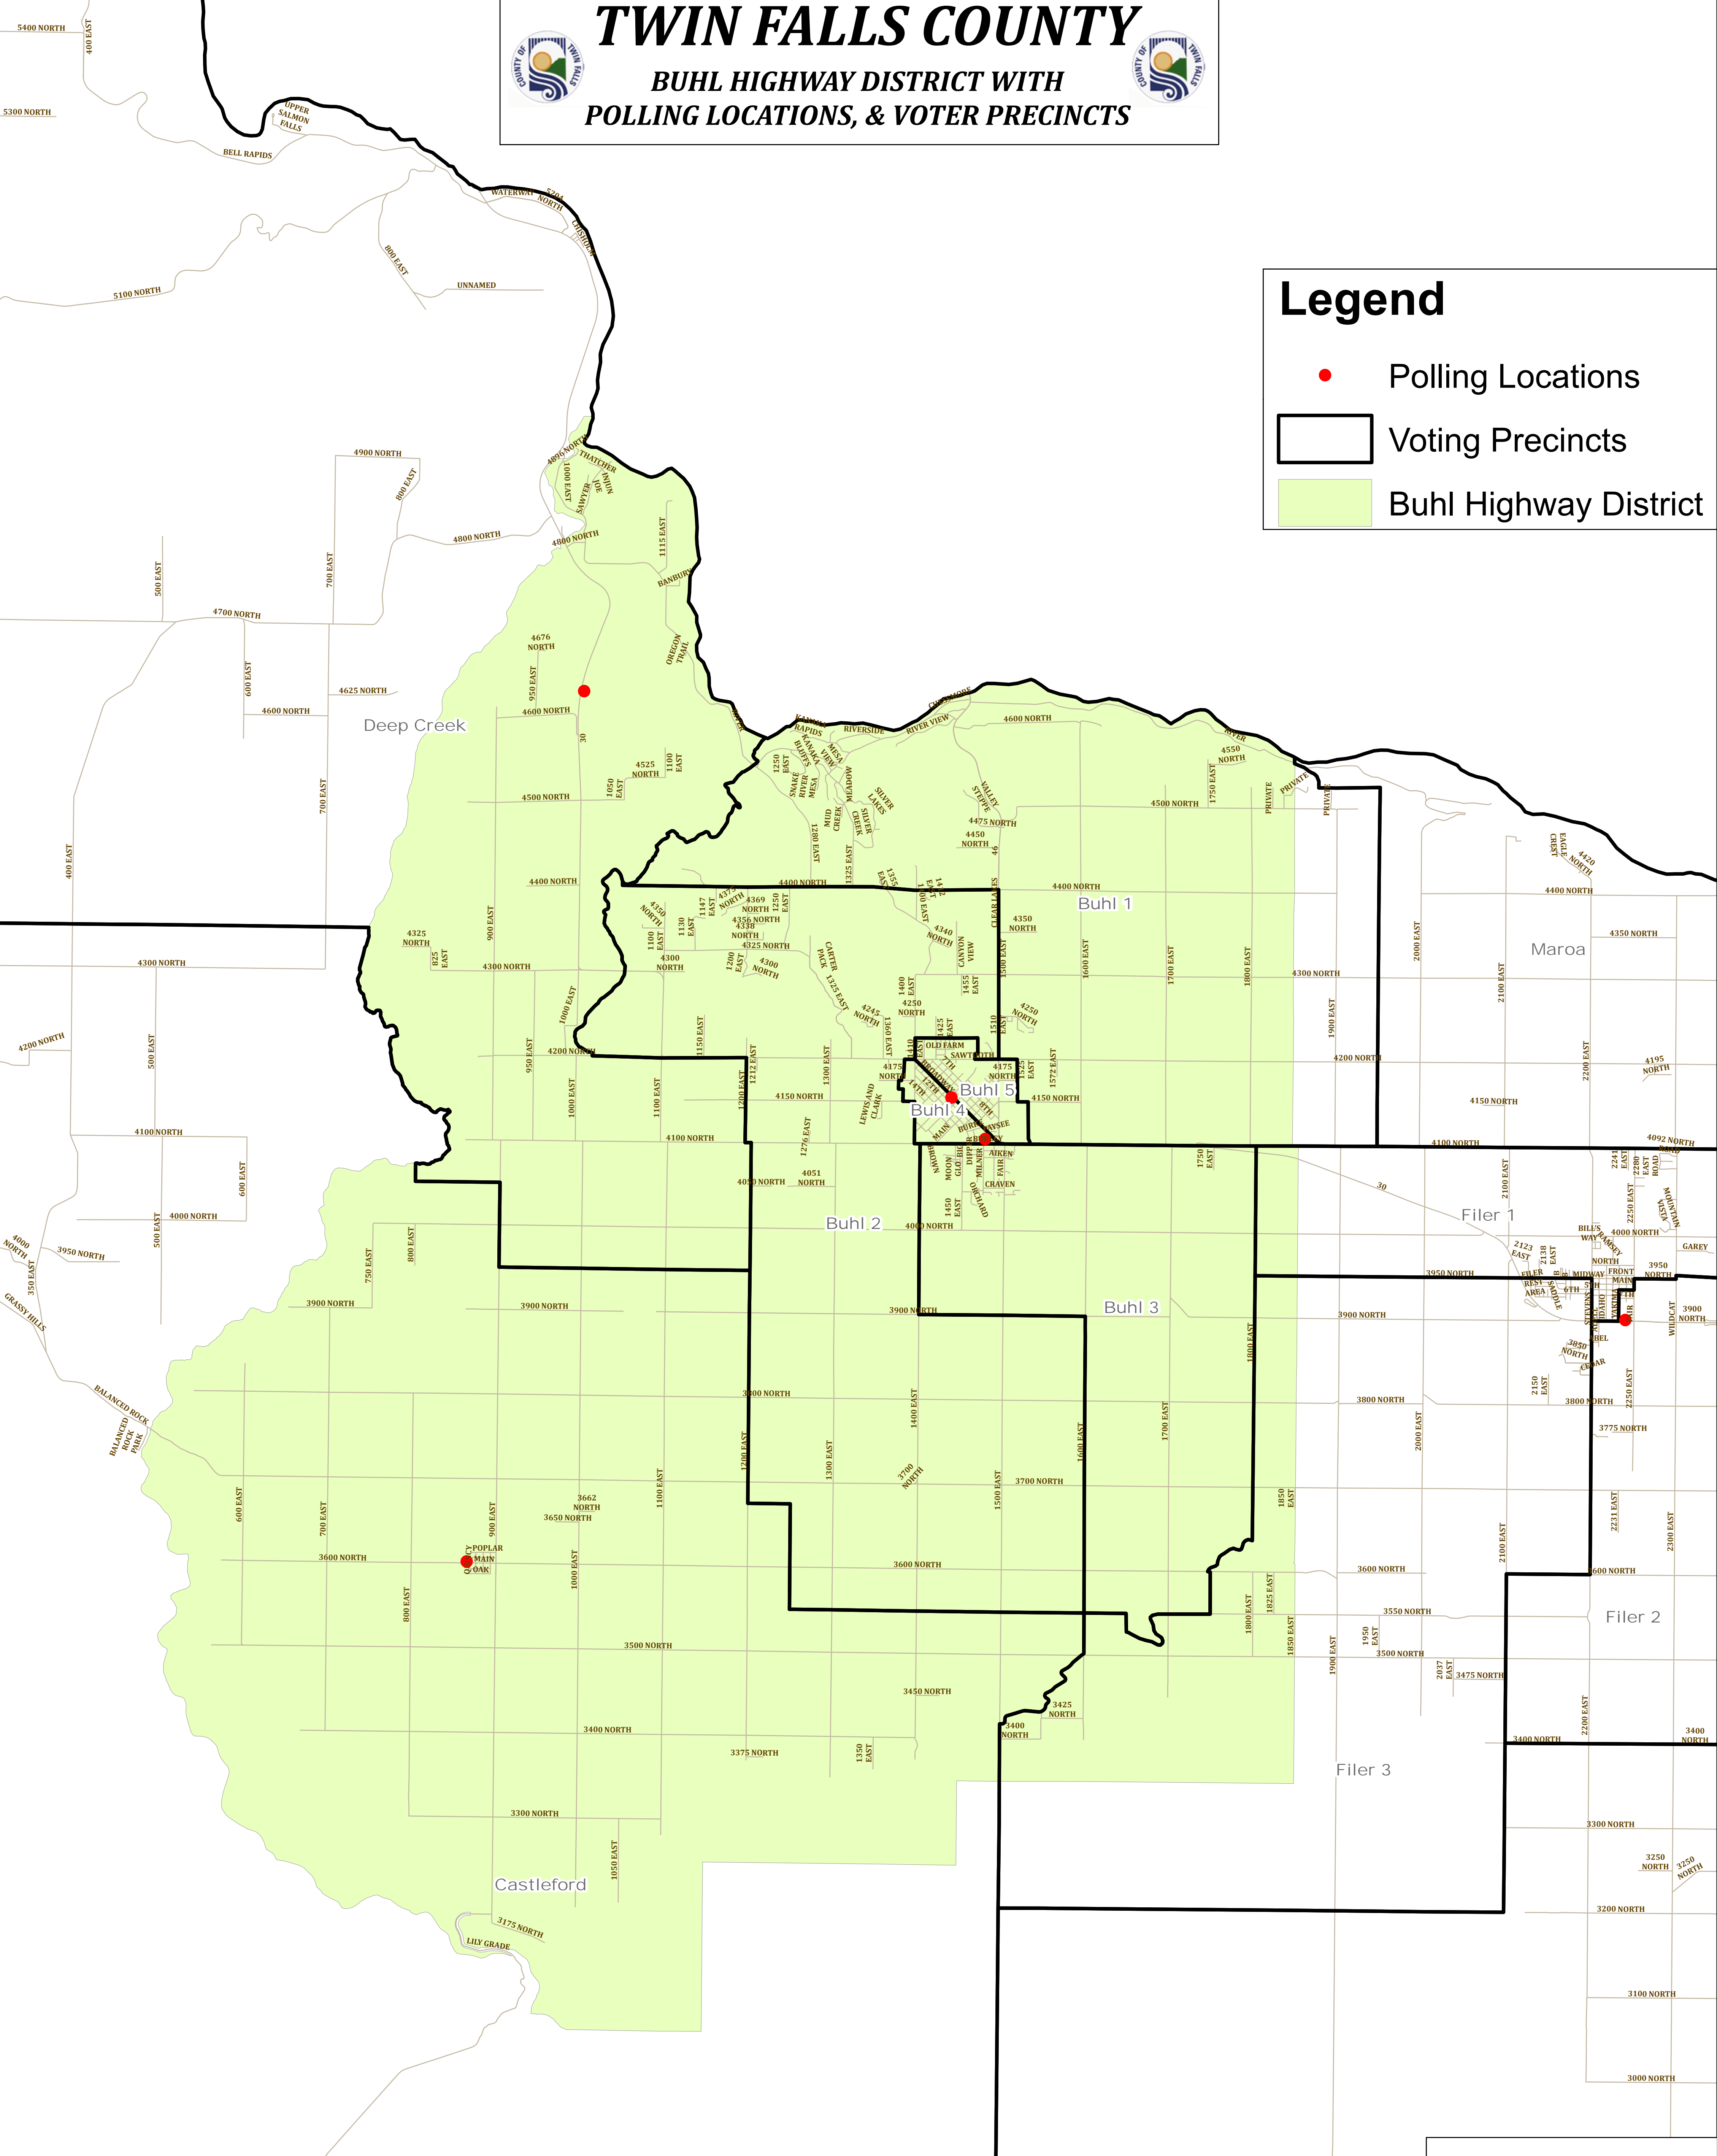

TWIN FALLS COUNTY

BUHL HIGHWAY DISTRICT WITH POLLING LOCATIONS, & VOTER PRECINCTS

Legend

- Polling Locations
- Voting Precincts
- Buhl Highway District

POLLING PLACE ADDRESSES

- EARLY VOTE/ABSENTEE - Twin Falls County West, 630 Addison Ave. W., Twin Falls
- BUHL - 1&2 Buhl Bible Church, 1004 Burley Ave., Buhl
- BUHL - 3-5 First Christian Church, 1005 Poplar St., Buhl
- CASTLEFORD - Castleford Community Center, 475 Main St., Castleford
- DEEP CREEK - Buhl Fire Department - Station #2, 19266A Highway 30, Buhl
- FILER 1-3 - Filer First Baptist Church, 254 Highway 30, Filer
- MAROA - Filer First Baptist Church, 254 Highway 30, Filer
- HANSEN - Hansen School Community Gymnasium, 450 Walnut Ave W, Hansen
- HOLLISTER - Hollister Elementary School, 2463 Contact Ave., Hollister
- KIMBERLY 1&3 - Crossroads United Methodist Church, 131 Syringa Ave., Kimberly
- KIMBERLY 2&4 - Kimberly Church of the Nazarene, 3550 E 3750 N., Kimberly
- MURTAUGH - Murtaugh City Hall, 106 4th Street, Murtaugh

**THIS MAP IS FOR
ELECTION PURPOSES ONLY.
TWIN FALLS COUNTY
IS NOT RESPONSIBLE
FOR ANY INACCURACIES
HEREIN CONTAINED.**

COPYRIGHT: TF COUNTY 2023
CREATED 10/11/2019 SR
UPDATED 10/25/2023 BF