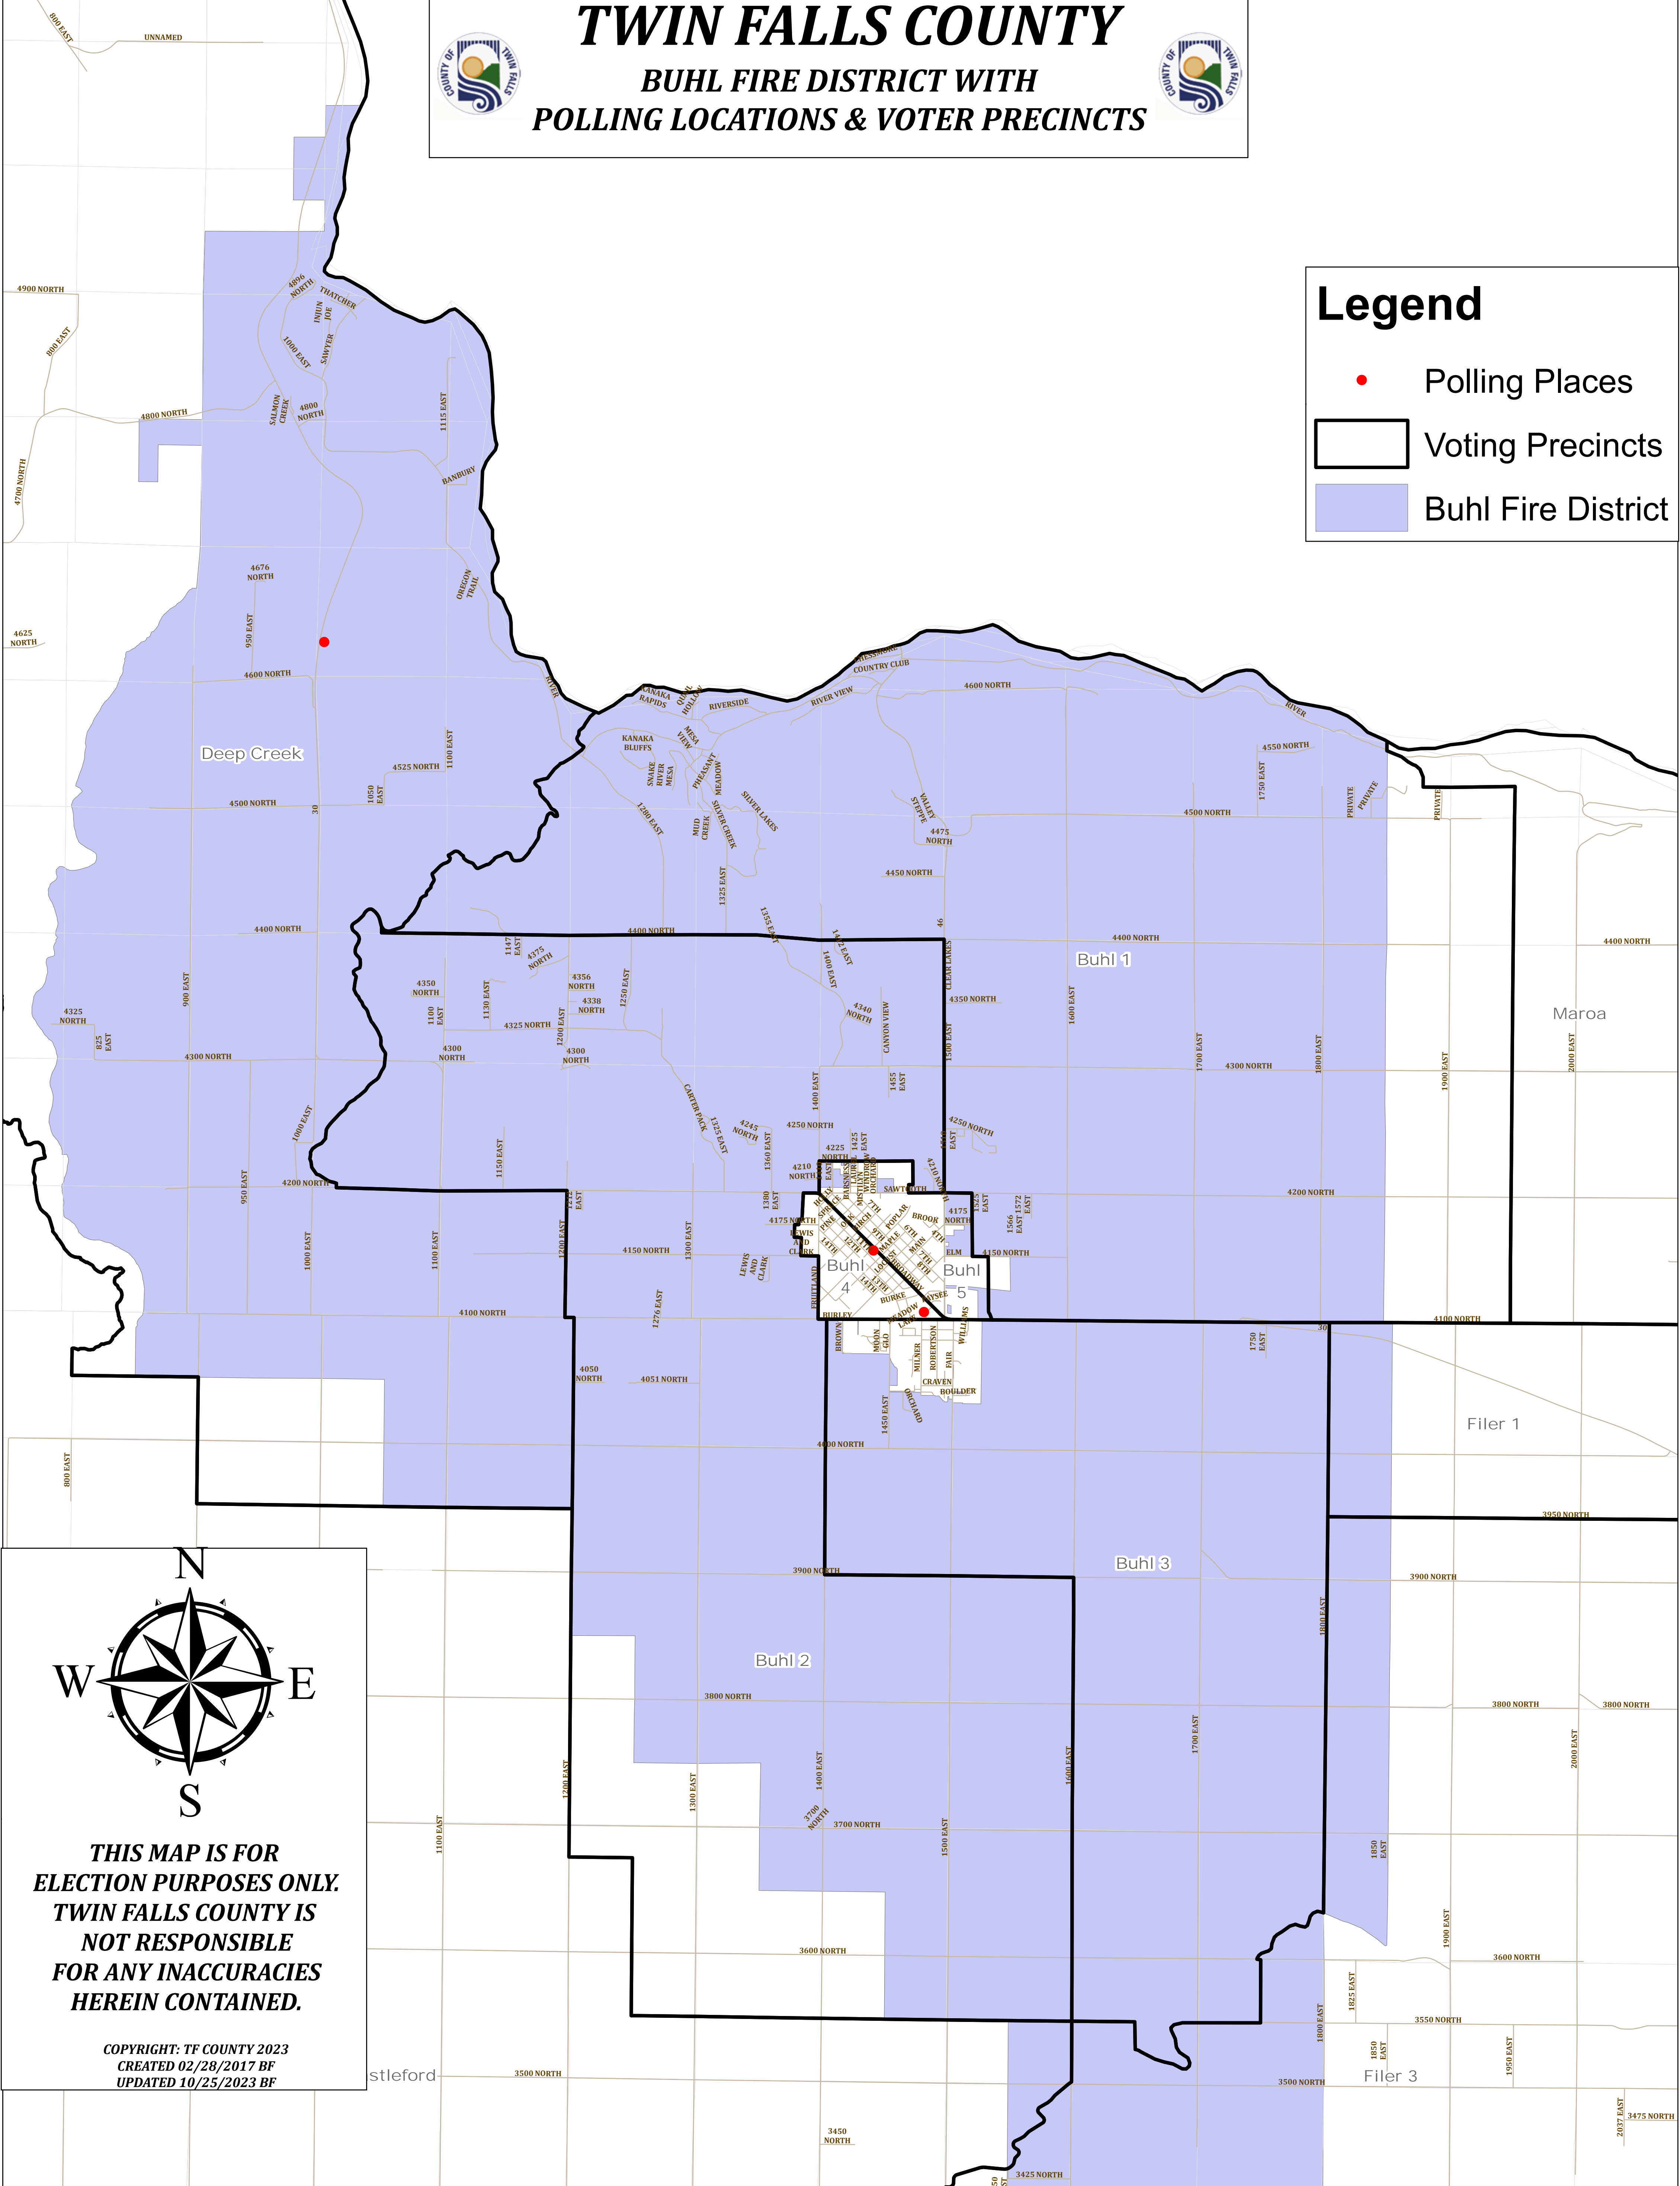

TWIN FALLS COUNTY

BUHL FIRE DISTRICT WITH POLLING LOCATIONS & VOTER PRECINCTS

Legend

- Polling Places
- Voting Precincts
- Buhl Fire District

**THIS MAP IS FOR
ELECTION PURPOSES ONLY.
TWIN FALLS COUNTY IS
NOT RESPONSIBLE
FOR ANY INACCURACIES
HEREIN CONTAINED.**

**COPYRIGHT: TF COUNTY 2023
CREATED 02/28/2017 BF
UPDATED 10/25/2023 BF**

POLLING PLACE ADDRESSES

EARLY VOTE/ABSENTEE - Twin Falls County West, 630 Addison Ave. W., Twin Falls
 BUHL - 1&2 Buhl Bible Church, 1004 Burley Ave., Buhl
 BUHL - 3-5 First Christian Church, 1005 Poplar St., Buhl
 CASTLEFORD - Castleford Community Center, 475 Main St., Castleford
 DEEP CREEK - Buhl Fire Department - Station #2, 19266A Highway 30, Buhl
 FILER 1-3 - Filer First Baptist Church, 254 Highway 30, Filer
 MAROA - Filer First Baptist Church, 254 Highway 30, Filer
 HANSEN - Hansen School Community Gymnasium, 450 Walnut Ave W, Hansen
 HOLLISTER - Hollister Elementary School, 2463 Contact Ave., Hollister
 KIMBERLY 1&3 - Crossroads United Methodist Church, 131 Syringa Ave., Kimberly
 KIMBERLY 2&4 - Kimberly Church of the Nazarene, 3550 E 3750 N., Kimberly
 MURTAUGH - Murtaugh City Hall, 106 4th Street, Murtaugh